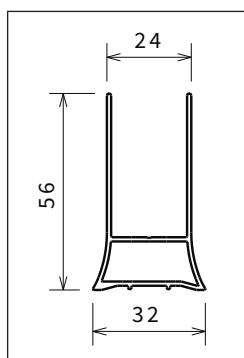

Extension Profile
(Adds 15 mm)

Profile	Code
White	P05ROSST-A
Silver	P05ROSST-B
Chrome	P05ROSST-K