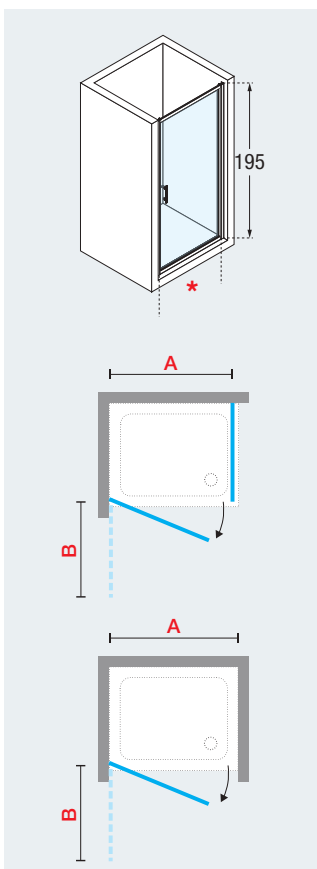

HINGED SHOWER DOOR

for recess installation or combined with 1 or 2 side panels ZEPHYROS F

| Dimensions | | | | Code | Glass | | Profile type / Price | | | |
|-----------------|-------------------|----------|------------|---------------------|-------|-------------|----------------------|--------|--------|-------|
| Size | Actual dimensions | Access | Projection | | 1 | 54 | B | K | X | H |
| | A | * | B | | Clear | Smoked Grey | Silver | Chrome | Nickel | Black |
| STANDARD | | | | | | | | | | |
| 70 | 66 ↔ 72 | 54 | 54 | ZEPHYR G 66- | • | | £ 351 | £ 386 | £ 386 | £ 386 |
| 76 | 72 ↔ 78 | 60 | 60 | ZEPHYR G 72- | • | | £ 351 | £ 386 | £ 386 | £ 386 |
| 80 | 76 ↔ 82 | 64 | 64 | ZEPHYR G 76- | • | +64 £ | £ 361 | £ 395 | £ 395 | £ 395 |
| 90 | 86 ↔ 92 | 74 | 74 | ZEPHYR G 86- | • | | £ 377 | £ 411 | £ 411 | £ 411 |
| 100 | 96 ↔ 102 | 84 | 84 | ZEPHYR G 96- | • | | £ 395 | £ 431 | £ 431 | £ 431 |