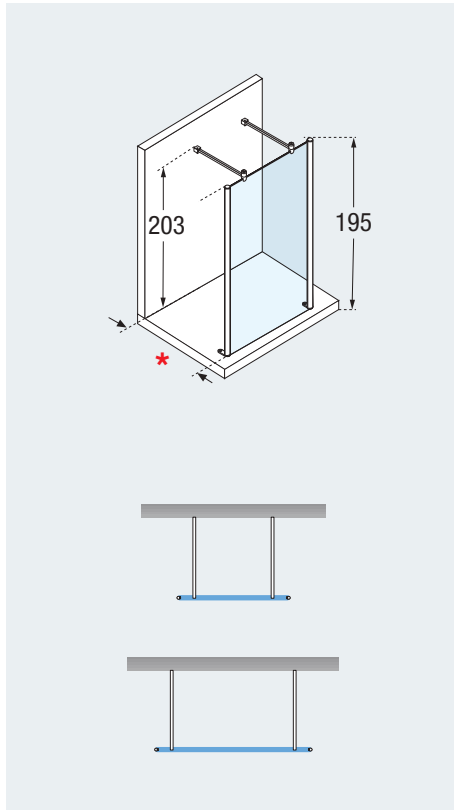

HOW TO CHOOSE YOUR PRODUCT USING THE CODES:

GON298PS-1A = GON198P + S- + 1 + A

● IN STOCK UK

(Other products) please check availability

GO 3

FREE STANDING SHOWER SCREEN

| Dimensions | | Code | Glass | Profile type / Price | | |
|--------------------------------|----------|------------------|-------|----------------------|--------|--------|
| Shower enclosure adjustability | Access | | | 1 | A | B |
| A | * | | Clear | White | Silver | Chrome |
| 98 x 195 H | 70-100 | GO N3 98- | ● | £ 365 | £ 383 | £ 383 |
| 78 x 195 H | 70-100 | GO N3 78- | ● | £ 339 | £ 356 | £ 356 |