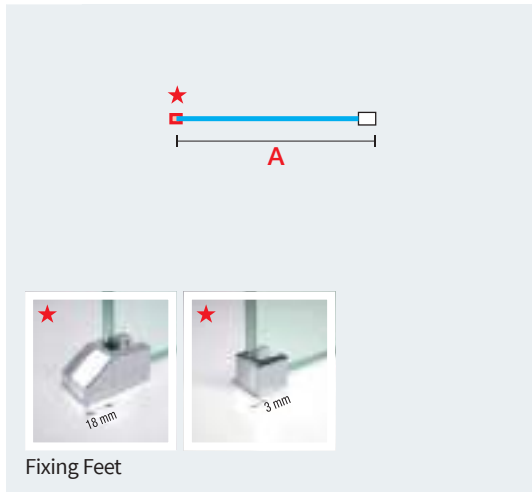

KUADRA H+EVO

KUADRA H SHOWER PANEL (8mm glass)

200 cm 8 mm 3 cm

1 KUADRA H

| Dimensions | | Code | Glass | Profile type Price | Mirror | Profile type Price |
|------------|------------------|--------------------|-------|--------------------|--------|--------------------|
| Size | Actual dimension | | 1 | K | 76 | K |
| A | | | Clear | Chrome | SPY | Chrome |
| 30 | 27 ↔ 30 | KUAD H 30- | ● | £ 298 | ● | £ 400 |
| 40 | 37 ↔ 40 | KUAD H 40- | ● | £ 298 | ● | £ 429 |
| 50 | 47 ↔ 50 | KUAD H 50- | ● | £ 353 | ● | £ 502 |
| 60 | 57 ↔ 60 | KUAD H 60- | ● | £ 353 | ● | £ 502 |
| 70 | 67 ↔ 70 | KUAD H 70- | ● | £ 406 | ● | £ 554 |
| 75 | 72 ↔ 75 | KUAD H 75- | ● | £ 406 | ● | £ 554 |
| 80 | 77 ↔ 80 | KUAD H 80- | ● | £ 461 | ● | £ 627 |
| 90 | 87 ↔ 90 | KUAD H 90- | ● | £ 461 | ● | £ 627 |
| 100 | 97 ↔ 100 | KUAD H 100- | ● | £ 461 | ● | £ 627 |
| 110 | 107 ↔ 110 | KUAD H 110- | ● | £ 514 | ● | £ 679 |
| 120 | 117 ↔ 120 | KUAD H 120- | ● | £ 514 | ● | £ 679 |
| 130 | 127 ↔ 130 | KUAD H 130- | ● | £ 569 | | |
| 140 | 137 ↔ 140 | KUAD H 140- | ● | £ 569 | | |
| 150 | 147 ↔ 150 | KUAD H 150- | ● | £ 623 | | |
| 160 | 157 ↔ 160 | KUAD H 160- | ● | £ 623 | | |
| 35 ↔ 97 | 180 ↓ 220 | SPECIAL | | £ 546 | | |
| 97 ↔ 180 | 180 ↓ 220 | KUADHSP | | £ 763 | | |