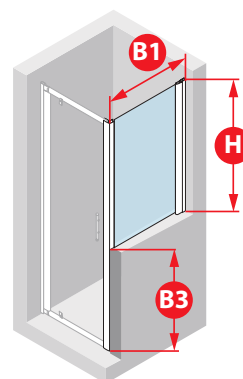

MIN ↔ MAX	DIMENSIONS
B1	20 ↔ 102	____
B3	-	____
H	25 ↔ 195	____

B1 AND B3 MUST BE THE FINISHED WALL DIMENSIONS

For further information regarding the feasibility of special sizes, please contact your sales office or check on: <http://store.novellini.com>