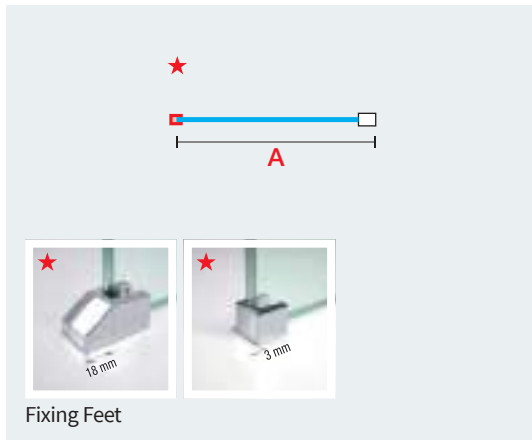

Build up your own KUADRA H+H by selecting two codes:

KUADRA H + KUADRA H

200 cm 8 mm 3 cm

1 KUADRA H

| Dimensions | | Code | Glass | Profile type Price | Mirror | Profile type Price |
|------------|------------------|--------------------|-------|--------------------|--------|--------------------|
| Size | Actual dimension | | 1 | K | 76 | K |
| A | | | Clear | Chrome | SPY | Chrome |
| 30 | 27 ↔ 30 | KUAD H 30- | ● | £ 298 | ● | £ 400 |
| 40 | 37 ↔ 40 | KUAD H 40- | ● | £ 298 | ● | £ 429 |
| 50 | 47 ↔ 50 | KUAD H 50- | ● | £ 353 | ● | £ 502 |
| 60 | 57 ↔ 60 | KUAD H 60- | ● | £ 353 | ● | £ 502 |
| 70 | 67 ↔ 70 | KUAD H 70- | ● | £ 406 | ● | £ 554 |
| 75 | 72 ↔ 75 | KUAD H 75- | ● | £ 406 | ● | £ 554 |
| 80 | 77 ↔ 80 | KUAD H 80- | ● | £ 461 | ● | £ 627 |
| 90 | 87 ↔ 90 | KUAD H 90- | ● | £ 461 | ● | £ 627 |
| 100 | 97 ↔ 100 | KUAD H 100- | ● | £ 461 | ● | £ 627 |
| 110 | 107 ↔ 110 | KUAD H 110- | ● | £ 514 | ● | £ 679 |
| 120 | 117 ↔ 120 | KUAD H 120- | ● | £ 514 | ● | £ 679 |
| 130 | 127 ↔ 130 | KUAD H 130- | ● | £ 569 | | |
| 140 | 137 ↔ 140 | KUAD H 140- | ● | £ 569 | | |
| 150 | 147 ↔ 150 | KUAD H 150- | ● | £ 623 | | |
| 160 | 157 ↔ 160 | KUAD H 160- | ● | £ 623 | | |
| 35 ↔ 97 | 180 ↓ 220 | SPECIAL | | £ 546 | | |
| 97 ↔ 180 | 180 ↓ 220 | KUADHSP | | £ 763 | | |