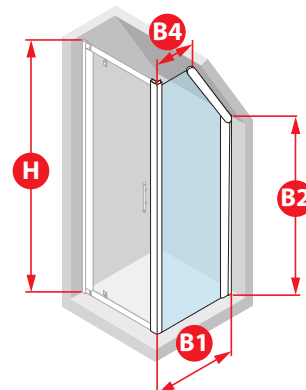

RIGHT VERSION

	MIN ↔ MAX	DIMENSIONS
B1	60 ↔ 96	____
B2	130 ↔ 188,5	____
B4	10 ↔ 95,9	____
H	155 ↔ 200	____

For further information regarding the feasibility of special sizes, please contact your sales office or check on:
<http://store.novellini.com>