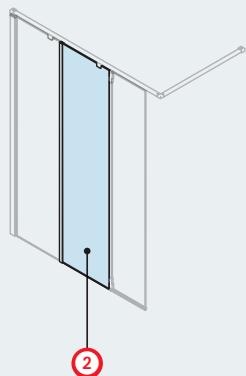

2 KUADRA H ADDITIONAL PANEL

Dimensions	Code	Glass	Profile type Price	Mirror	Profile type Price
		1	K	76	K
		Clear	Chrome	SPY	Chrome
39	KUAD H P 40-		£ 272		£ 391
49	KUAD H P 50-		£ 323		£ 442
59	KUAD H P 60-		£ 366		£ 485
69	KUAD H P 70-		£ 366		
79	KUAD H P 80-		£ 366		
89	KUAD H P 90-	£ 413			

HOW TO CHOOSE YOUR PRODUCT USING THE CODES:

KUADHP40-1K

=

KUADHP40-

+

1

+

K

3 KUADRA HA PIVOTING SECTION

		1	K	
		Clear	Chrome	-
37	KUAD HA 37-		£ 106	

HOW TO CHOOSE YOUR PRODUCT USING THE CODES:

KUADHA37-1K

=

KUADHA37-

+

1

+

K