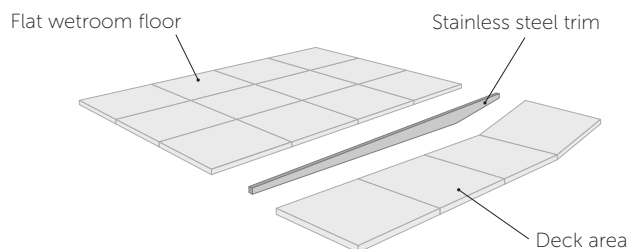

Trim detail

Trim detail

Supplied with the Deck, the trim provides a stylish stainless steel finish detailing for the difference in tile heights where the Deck meets the remainder of the wetroom floor.