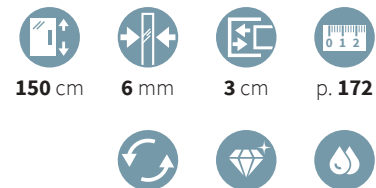

AURORA 5 FIXED PANEL BATH SCREEN