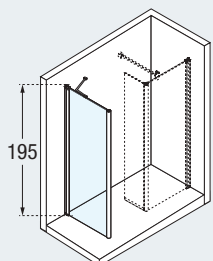

SIDE PANEL

Dimensions	Code	Glass	Profile type / Price		
Shower enclosure adjustability		1	A	B	K
A		Clear	White	Silver	Chrome
88 x 195 H	GO F 88-	●	£ 260	£ 279	£ 279
78 x 195 H	GO F 78-	●	£ 243	£ 263	£ 263
73 x 195 H	GO F 73-	●	£ 236	£ 254	£ 254
36 x 195 H	GO F 36-	●	£ 193	£ 211	£ 211

HOW TO CHOOSE YOUR PRODUCT USING THE CODES:

GOF88-1A

=

GOF88-

+

1

+

A

● IN STOCK UK

(Other products) please check availability