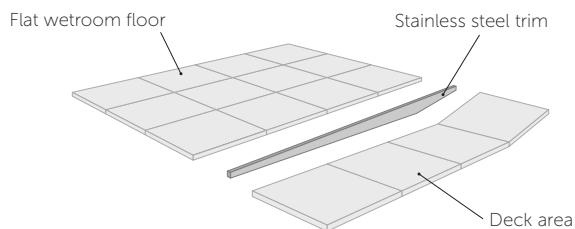

2

Select your **Trim** detail option (for Linear Drains only)

Linear Floor Drain Trim detail

Supplied separately, the trim provides a stylish stainless steel finish detailing the difference in tile heights where the sloping Deck meets the remainder of the wetroom floor.

ITEM	CODE	DIMENSIONS	£ EX VAT
Tile strip 1	NWFSS1	300/600mm	37.00
Tile strip 2	NWFSS2	600/600mm	42.00
Tile strip 3	NWFSS3	300/900mm	42.00
Tile strip 4	NWFSS4	300/1200mm	52.00
Tile strip 5	NWFSS5	300/1500mm	58.00
Tile strip 6	NWFSS6	900/900mm	58.00
Tile strip 7	NWFSS7	300/700mm	42.00