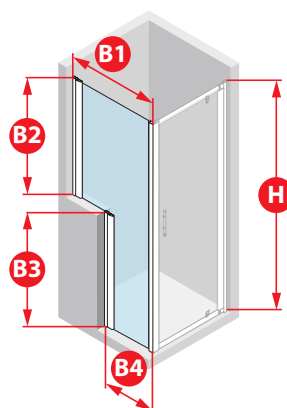

LEFT VERSION

MIN ↔ MAX DIMENSIONS

B1	67 ↔ 110,2	____
B2	25 ↔ 184,9	____
B3		____
B4	29 ↔ 97	____
H	110 ↔ 200	____

For further information regarding the feasibility of special sizes, please contact your sales office or check on: <http://store.novellini.com>