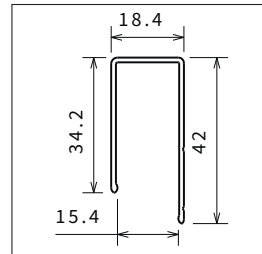

OVERALL DIMENSIONS FIXING PROFILES

Standard profile

Silver P01BHRAS-T-B
Chrome P01BHRAS-T-K
Nickel P01BHRAS-T-H
Black P01BHRAS-T-X