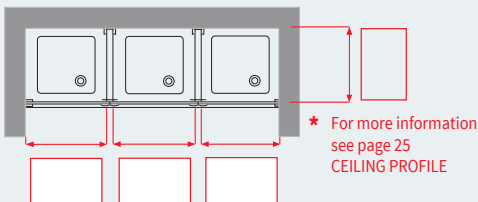

In-line fixing and closed profiles

Separating panel

SEPARATING PANEL

Lateral wall fixing

Closed profiles

LATERAL WALL FIXING

CLOSED PROFILES

| Dimensions | Code | Glass | | Profile type / Price | | |
|------------|------|-------|---|----------------------|---|---|
| | | 1 | 3 | D | B | K |