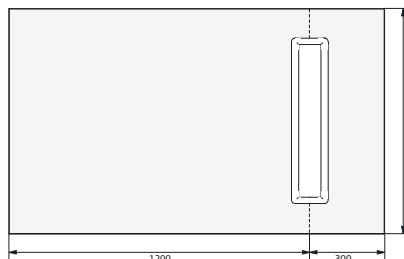

Size:	1500 x 900mm
Code:	DUOKIT4G1 ...G3
£ (Ex VAT):	650.00 699.00