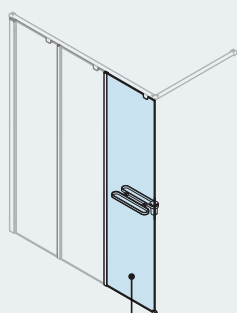

2

3

4

2 KUADRA H ADDITIONAL PANEL

Dimensions	Code	Glass	Profile type Price	Mirror	Profile type Price
		1	K	76	K
		Clear	Chrome	SPY	Chrome
39	KUAD H P 40-		£ 272		£ 391
49	KUAD H P 50-		£ 323		£ 442
59	KUAD H P 60-		£ 366		£ 485
69	KUAD H P 70-		£ 366	-	-
79	KUAD H P 80-		£ 366	-	-
89	KUAD H P 90-	£ 413	-	-	

HOW TO CHOOSE YOUR PRODUCT USING THE CODES:

KUADHP40-1K

=

KUADHP40-

+

1

+

K

3 KUADRA H ADDITIONAL PANEL WITH TOWEL RAIL AND SHOWER CADDY

Dimensions	Code	Glass	Profile type Price
		1	K
		Clear	Chrome
39	* KUAD H P B 40-		£ 570
49	* KUAD H P B 50-		£ 621
59	* KUAD H P B 60-		£ 663
69	* KUAD H P B 70-		£ 663
79	● KUAD H P B 80-		£ 663
89	● KUAD H P B 90-	£ 710	

HOW TO CHOOSE YOUR PRODUCT USING THE CODES:

KUADHPB40-1K

=

KUADHPB40-

+

1

+

K

SHOWER CADDY

* **WIDTH 38 CM**
for HPB glass panels 40, 50, 60, 70

● **WIDTH 58 CM**
for HPB glass panels 80 and 90

4 EVO FIXING SYSTEM

- 1 front bar of max 180 cm
- 1 side bar of max 120 cm
- 2 clamps
- 1 corner piece

cod. **KUADHSF-B**
SILVER £ 162

cod. **KUADHSF-K**
CHROME £ 162

Example as to how to order KUADRA H11:

1 KUADRA H	KUADH30-1K	+
2 KUADRA H ADDITIONAL PANEL	KUADHP40-1K	+
3 KUADRA H ADDITIONAL PANEL WITH TOWEL RAIL AND SHOWER CADDY	KUADHPB40-1K	+
4 EVO FIXING SYSTEM	KUADHSF-K