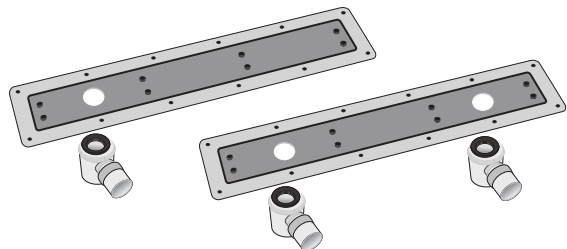

For full details of Waterproofing for timber floors see page 197

Timber Floor - Duo Deck

Duo Deck (with 2-way fall)

The Duo Deck - 2 way fall

Features of a Duo Deck

- Two-way fall suited to large format tiles
- Designed for timber floors
- Lifetime Guarantee
- 22mm depth
- 9 Pre-formed sizes
- Flow rate up to 41 L/min
- Easily trimmed (up to 50mm from any side)