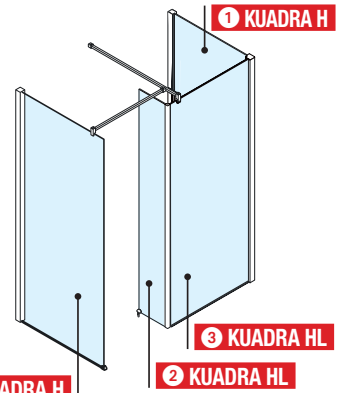

KUADRA HL

FIXED DEFLECTOR

(8mm Glass)

1 KUADRA H

Dimensions		Code	Glass	Profile type Price	Mirror	Profile type Price
Size	Actual dimension		1	K	76	K
			Clear	Chrome	SPY	Chrome
30	27 ↔ 30	KUAD H 30-	●	£ 298	●	£ 400
40	37 ↔ 40	KUAD H 40-	●	£ 298	●	£ 429
50	47 ↔ 50	KUAD H 50-	●	£ 353	●	£ 502
60	57 ↔ 60	KUAD H 60-	●	£ 353	●	£ 502
70	67 ↔ 70	KUAD H 70-	●	£ 406	●	£ 554
75	72 ↔ 75	KUAD H 75-	●	£ 406	●	£ 554
80	77 ↔ 80	KUAD H 80-	●	£ 461	●	£ 627
90	87 ↔ 90	KUAD H 90-	●	£ 461	●	£ 627
100	97 ↔ 100	KUAD H 100-	●	£ 461	●	£ 627
110	107 ↔ 110	KUAD H 110-	●	£ 514	●	£ 679
120	117 ↔ 120	KUAD H 120-	●	£ 514	●	£ 679
130	127 ↔ 130	KUAD H 130-	●	£ 569		
140	137 ↔ 140	KUAD H 140-	●	£ 569		
150	147 ↔ 150	KUAD H 150-	●	£ 623		
160	157 ↔ 160	KUAD H 160-	●	£ 623		
35 ↔ 97 180 ↓ 220		SPECIAL		£ 546		
97 ↔ 180 180 ↓ 220		KUADHSP		£ 763		

HOW TO CHOOSE YOUR PRODUCT USING THE CODES:

KUADH30-1K = **KUADH30-** + **1** + **K**

Reversible

2 KUADRA HL

		1	K
		Clear	Chrome
15	KUAD HL 15-	●	£ 124
30	KUAD HL 30-	●	£ 137
40	KUAD HL 40-	●	£ 152

3 KUADRA HL

		1	K
		Clear	Chrome
68	KUAD HL 70-	●	£ 347
78	KUAD HL 80-	●	£ 362
88	KUAD HL 90-	●	£ 377
98	KUAD HL 100-	●	£ 393
118	KUAD HL 120-	●	£ 423
138	KUAD HL 140-		£ 453
158	KUAD HL 160-		£ 483

KUADHL15-1K = **KUADHL15-** + **1** + **K**

KUADRA H6

KUADRA H7

KUADRA H8

KUADRA H9

KUADRA H10