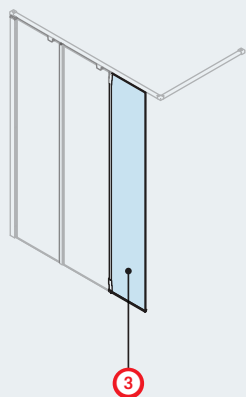

2 KUADRA H ADDITIONAL PANEL

Dimensions	Code	Glass	Profile type Price	Mirror	Profile type Price
		1	K	76	K
		Clear	Chrome	SPY	Chrome
39	KUAD H P 40-		£ 272		£ 391
49	KUAD H P 50-		£ 323		£ 442
59	KUAD H P 60-		£ 366		£ 485
69	KUAD H P 70-		£ 366		
79	KUAD H P 80-		£ 366		
89	KUAD H P 90-	£ 413			

HOW TO CHOOSE YOUR PRODUCT USING THE CODES:

KUADHP40-1K

=

KUADHP40-

+

1

+

K

3 KUADRA HA PIVOTING SECTION

		1	K	
		Clear	Chrome	-
37	KUAD HA 37-		£ 106	

HOW TO CHOOSE YOUR PRODUCT USING THE CODES:

KUADHA37-1K

=

KUADHA37-

+

1

+

K