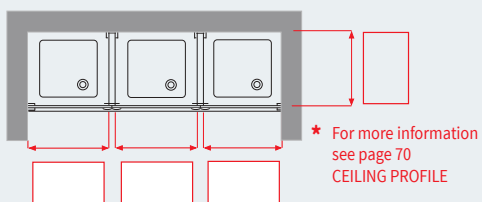

ZEPHYROS F SPECIAL 5 SIDE PANEL (IN-LINE)

6 mm

3 cm

SIDE PANEL IN LINE, SPECIAL WIDTH AND HEIGHT

IN-LINE FIXING AND CLOSED PROFILES

SEPARATING PANEL

LATERAL WALL FIXING

CLOSED PROFILES