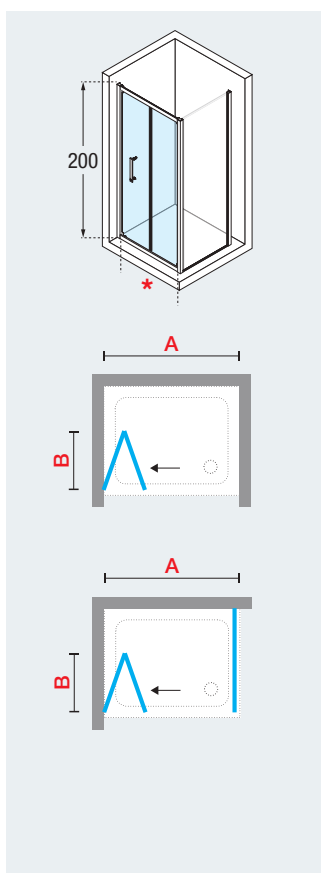

 p. 93

FOLDING SHOWER DOOR

for recess installation or combined with 1 or 2 lateral side panels ROSE F

| Dimensions | | | | Code | Glass | | Profile type / Price | |
|--------------------|-------------------|----|--------|-------------------|-------|-------|----------------------|--------|
| Size | Actual dimensions | | Access | | 1 | 4 | B | K |
| | A | B | * | | Clear | Satin | Silver | Chrome |
| STANDARD | | | | | | | | |
| 70 | 66 ↔ 72 | 30 | 47 | ROSE S 66- | ● | | £ 452 | £ 452 |
| 76 | 72 ↔ 78 | 33 | 53 | ROSE S 72- | ● | | £ 468 | £ 468 |
| 80 | 78 ↔ 84 | 36 | 59 | ROSE S 78- | ● | | £ 484 | £ 484 |
| 90 | 84 ↔ 90 | 39 | 65 | ROSE S 84- | ● | | £ 495 | £ 495 |
| 100 | 96 ↔ 102 | 45 | 77 | ROSE S 96- | ● | | £ 560 | £ 560 |
| OTHER SIZES | | | | | | | | |
| | 90 ↔ 96 | 42 | 71 | ROSE S 90- | ● | | £ 528 | £ 528 |