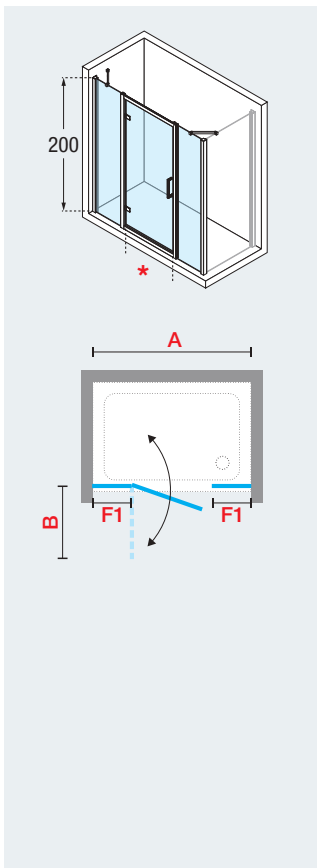

KUADRA **G+2F** - HINGED + 2 INLINE

200 cm

8 mm

6 cm

p. 106

PIVOT SHOWER DOOR + 2 FIXED PANELS IN LINE

for recess installation or combined with a KUADRA F side panel

Dimensions					Code	Glass	Profile type / Price		
Size	Actual dimensions	Fixed panels	Access	Projection		1	B	K	
	A	F1	*	B		Clear	Silver	Chrome	
STANDARD									
150	144 ↔ 150	33	62	63	KUAD G2F 144-	●	£ 1.319	£ 1.319	
160	156 ↔ 162	39	62	63	KUAD G2F 156-	●	£ 1.416	£ 1.416	
170	162 ↔ 168	39	68	69	KUAD G2F 162-	●	£ 1.451	£ 1.451	
180	174 ↔ 180	45	68	69	KUAD G2F 174-	●	£ 1.533	£ 1.533	
OTHER SIZES									
	150 ↔ 156	36	62	63	KUAD G2F 150-	●	£ 1.354	£ 1.354	
	168 ↔ 174	42	68	69	KUAD G2F 168-	●	£ 1.506	£ 1.506	

HOW TO CHOOSE YOUR PRODUCT USING THE CODES:

KUADG2F144-1B

=

KUADG2F144-

+

1

+

B

● IN STOCK UK

(Other products) please check availability