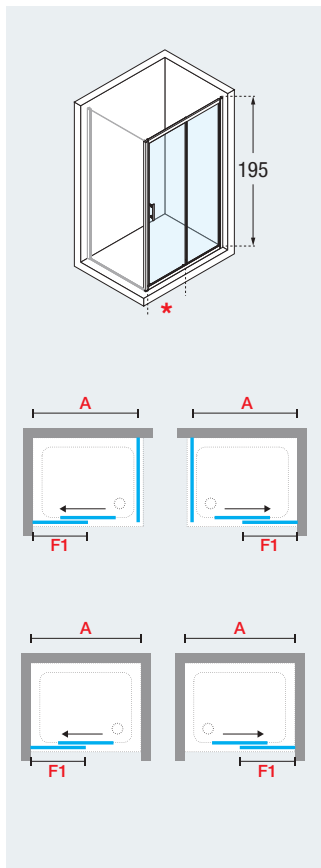

HOW TO CHOOSE YOUR PRODUCT USING THE CODES:

ZEPHYRA67L-1B = ZEPHYRA67L- + 1 + B

• IN STOCK UK

(Other products) please check availability

ZEPHYROS 2P - 2 PART SLIDER

SHOWER DOOR, 1 SLIDING DOOR + 1 FIXED PANEL IN LINE
for recess installation or combined with 1 or 2 side panels ZEPHYROS F