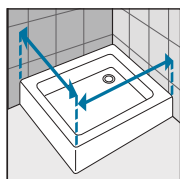

HOW TO TAKE THE MEASUREMENTS

Take the measurements from wall to the external edge of the shower tray. Dimensions must be taken once the walls are finished and tiled, according to the above drawings.