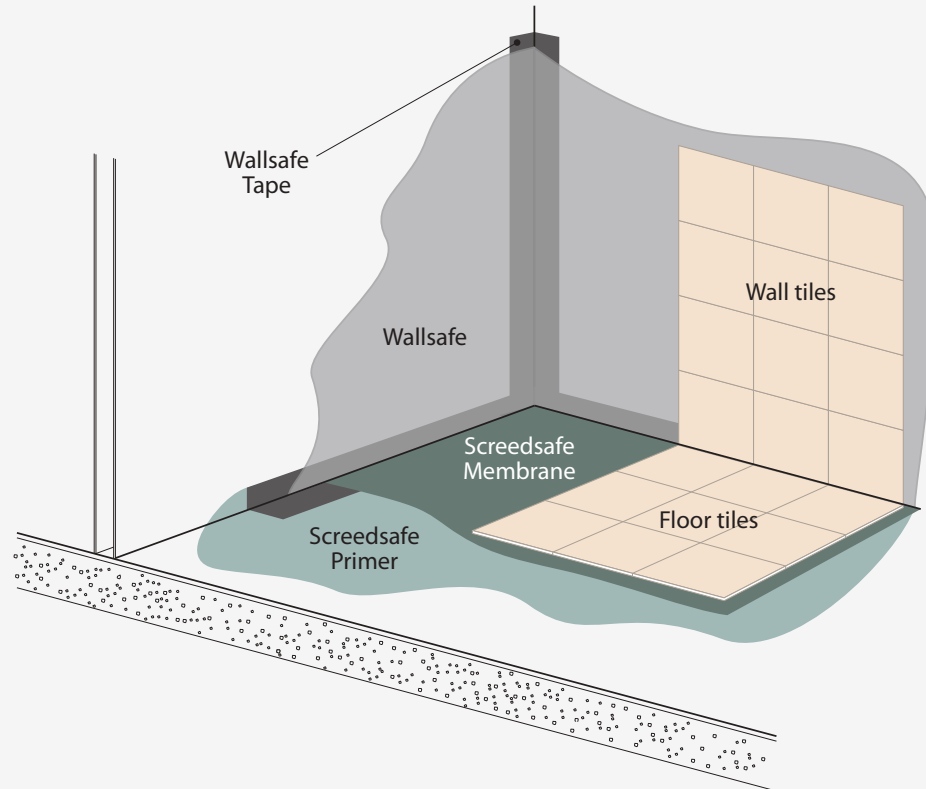

Concrete Floor - Waterproofing

A guide to Waterproofing your wetroom

The importance of Waterproofing

The primary concern for anyone choosing to create a wetroom is whether the floor or walls will either absorb, or worse let water through.

Through our painstaking research and development we have created a system that is guaranteed, not just for a few years, but for life.

The two components of this system are Screedsafe and Wallsafe - products for waterproofing the wetroom floor and walls.

Screedsafe is a self-adhesive waterproof membrane designed for use prior to the application of ceramic tiles, and natural stone onto concrete and screeded floors in wetrooms and other critical areas.

Screedsafe comprises a self-adhesive cold applied waterproof membrane which consists of a 1mm rubberised waterproof layer incorporating a woven fabric on one face.

Screedsafe is quick and easy to apply, providing a consistent waterproof layer that is guaranteed not to leak.

Wallsafe is a flexible coating for waterproofing wall surfaces prior to the application of ceramic tiles and/or natural stone in wetrooms and other critical areas.

Application

For solid floors we recommend that the Screedsafe membrane is applied to the shower area plus an additional one metre in either direction.

Wallsafe should then be applied to the walls of the shower area and overlapped onto the Reinforcing Tape.