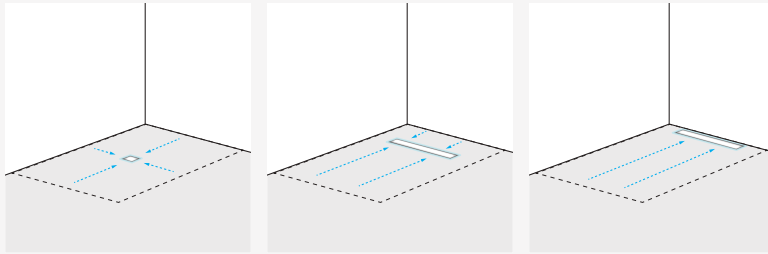

Four simple steps to order your Concrete Floor solution

Uno4 Drain

Linear Floor Drain Linear Wall Drain

1 | Drain and Grill

The gradient is formed within the screed, typically 12mm from the finished floor level to the drain.

All drains feature a multi-directional outlet for ease of installation.

Linear Drains are available with either Single or Double outlet depending on the flow rate required. Linear Drains are available in several lengths - see page 21 for details.

Choose either:

- Uno4 Drain - for a four-way fall
- Linear Floor Drain - for a two-way fall or
- Linear Wall Drain - for a one-way fall