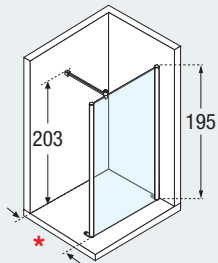

GO 1

SHOWER SCREEN (WITH OR WITHOUT SEAT)