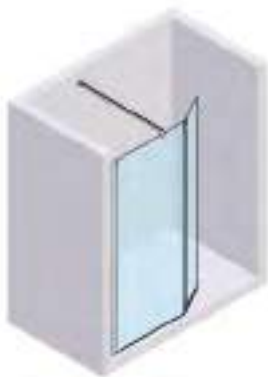

3. Wall Layout

Create the feeling of space with a wall layout - perfect for a 'dual' shower. Kuadra Wall features different screen widths along with options for fixed side panels.

Screen with pivot

Kuadra H2
See p140