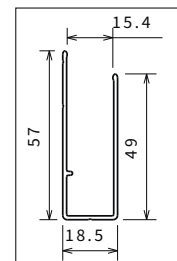

Extension Profile

(Adds 15 mm)

P05BHST-B
P05BHST-K
P05BHST-H
P05BHST-X