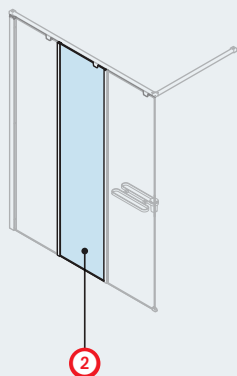

2

3

4

2 KUADRA H ADDITIONAL PANEL

Dimensions	Code	Glass	Profile type Price	Mirror	Profile type Price
		1	K	76	K
		Clear	Chrome	SPY	Chrome
39	KUAD H P 40-		£ 272		£ 391
49	KUAD H P 50-		£ 323		£ 442
59	KUAD H P 60-		£ 366		£ 485
69	KUAD H P 70-		£ 366	-	-
79	KUAD H P 80-		£ 366	-	-
89	KUAD H P 90-	£ 413	-	-	

HOW TO CHOOSE YOUR PRODUCT USING THE CODES:

KUADHP40-1K

=

KUADHP40-

+

1

+

K

3 KUADRA H ADDITIONAL PANEL WITH TOWEL RAIL AND SHOWER CADDY

Dimensions	Code	Glass	Profile type Price
		1	K
		Clear	Chrome
39	* KUAD H P B 40-		£ 570
49	* KUAD H P B 50-		£ 621
59	* KUAD H P B 60-		£ 663
69	* KUAD H P B 70-		£ 663
79	● KUAD H P B 80-		£ 663
89	● KUAD H P B 90-	£ 710	

HOW TO CHOOSE YOUR PRODUCT USING THE CODES:

KUADHPB40-1K

=

KUADHPB40-

+

1

+

K

SHOWER CADDY

* **WIDTH 38 CM**
for HPB glass panels 40, 50, 60, 70

● **WIDTH 58 CM**
for HPB glass panels 80 and 90

4 EVO FIXING SYSTEM

- 1 front bar of max 180 cm
- 1 side bar of max 120 cm
- 2 clamps
- 1 corner piece

cod. **KUADHSF-B**
SILVER £ 162

cod. **KUADHSF-K**
CHROME £ 162

Example as to how to order KUADRA H11:

1 KUADRA H	KUADH30-1K	+
2 KUADRA H ADDITIONAL PANEL	KUADHP40-1K	+
3 KUADRA H ADDITIONAL PANEL WITH TOWEL RAIL AND SHOWER CADDY	KUADHPB40-1K	+
4 EVO FIXING SYSTEM	KUADHSF-K