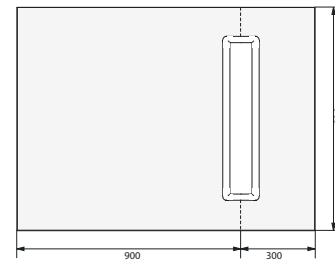

Size:	1200 x 900mm E
Code:	DUOKIT3G1 ...G3
£ (Ex VAT):	563.00 612.00