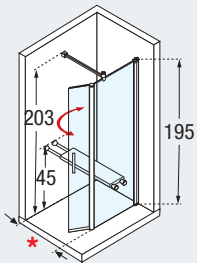

GO 2

SHOWER SCREEN +PIVOTING SECTION (WITH OR WITHOUT SEAT)