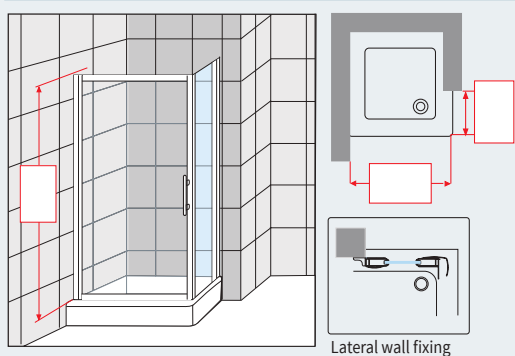

ZEPHYROS F SPECIAL 5 SIDE PANEL (IN-LINE)

6 mm

3 cm

SIDE PANEL IN LINE, SPECIAL WIDTH AND HEIGHT

IN-LINE FIXING AND CLOSED PROFILES

SEPARATING PANEL

LATERAL WALL FIXING

CLOSED PROFILES