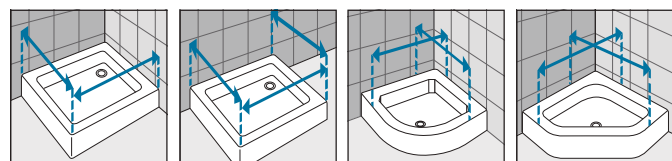

Take the measurements from wall to the external edge of the shower tray. Dimensions must be taken once the walls are finished and tiled, according to the above drawings.

Take the measurements from wall to wall at the bottom, at the top, in the middle and use the smallest. Dimensions must be taken once the walls are finished and tiled, according to the above drawings.