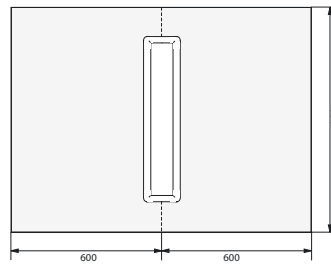

1

Select your **Duo Kit** and **Grill option**. Add additional trap if required.

Duo Kit

| | |
|-------------|-----------------|
| Size: | 900 x 900mm |
| Code: | DUOKIT1G1 ...G3 |
| £ (Ex VAT): | 464.00 513.00 |