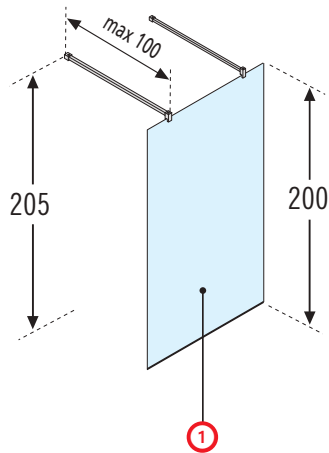

KUADRA H3

FREESTANDING SHOWER PANEL WITH 2 WALL SUPPORTS (8mm glass) FC

200 cm 8 mm

1 KUADRA H3

Dimensions	Code	Glass	Profile type Price	Mirror	Profile type Price
shower enclosure adjustability		1	K	76	K
C		Clear	Chrome	SPY	Chrome
94	KUAD FC 96-	●	£ 476		£ 706
114	KUAD FC 116-	●	£ 525		£ 791
134	KUAD FC 136-	●	£ 573		
154	KUAD FC 156-	●	£ 622		

HOW TO CHOOSE YOUR PRODUCT USING THE CODES:

KUADFC96-1K = KUADFC96- + 1 + K

Support bar of 150 cm is optional (see page 152)