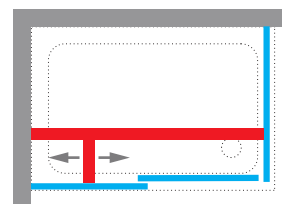

For this combination order:

1. 2 kit bars "T" combination