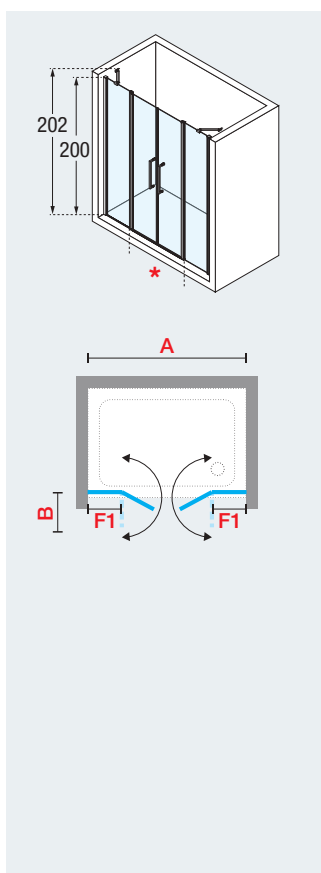

YOUNG 2A DOUBLE HINGED + INLINE

200 cm

6 mm

4 cm

p. 54

SHOWER DOOR, 2 HINGED DOORS + 2 FIXED PANELS IN LINE
FOR RECESS INSTALLATION ONLY

Dimensions					Code	Glass			Profile type / Price		
Size	Actual dimensions	Access	Projection			1	2	4	B	K	O
	A	F1	*	B		Clear	Aqua	Satin	Silver	Chrome	Gold
100	97 ↔ 101	25	43	22	Y2 2A 97-				£ 618	£ 678	£ 744
120	117 ↔ 121	30	53	27	Y2 2A 117-				£ 618	£ 678	£ 744
140	137 ↔ 141	36	61	31	Y2 2A 137-				£ 647	£ 710	£ 776
150	147 ↔ 151	37	69	35	Y2 2A 147-				£ 647	£ 710	£ 776
160	157 ↔ 161	40	73	37	Y2 2A 157-				£ 683	£ 751	£ 817
170	167 ↔ 171	43	77	39	Y2 2A 167-				£ 683	£ 751	£ 817
180	177 ↔ 181	45	81	41	Y2 2A 177-				£ 713	£ 783	£ 848

HOW TO CHOOSE YOUR PRODUCT USING THE CODES:

Y22A97-1B

=

Y22A97-

+

1

+

B

EVO BAR AS SHOWN IS AN OPTIONL EXTRA
SEE PAGE 53

Please check availability