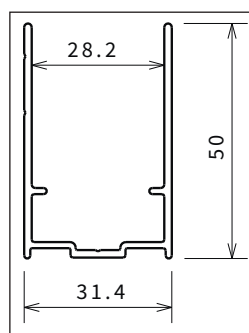

15mm + Extension profile

Height	Profile	Code
1984	Silver	P05Y2ST-B
	Chrome	P05Y2ST-K
	Gold	P05Y2ST-O
2000 (hinge profile)	Silver	P05Y2ST2-B
	Chrome	P05Y2ST2-K
	Gold	P05Y2ST2-O

For more information about profiles, see page 405