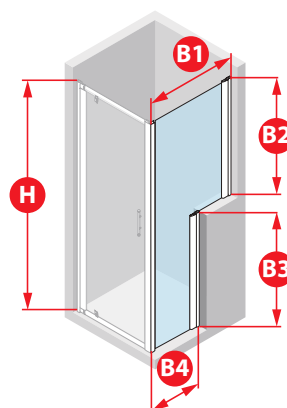

RIGHT VERSION

MIN ↔ MAX DIMENSIONS

B1	67 ↔ 110,2	____
B2	25 ↔ 184,9	____
B3		____
B4	29 ↔ 97	____
H	110 ↔ 200	____

For further information regarding the feasibility of special sizes, please contact your sales office or check on: <http://store.novellini.com>