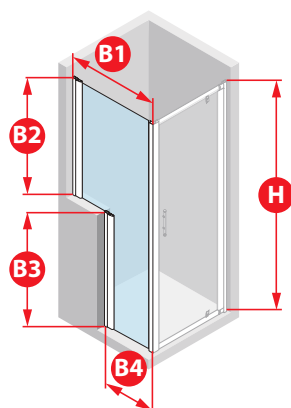

LEFT VERSION

MIN ↔ MAX DIMENSIONS

B1	62 ↔ 96	____
B2	20 ↔ 178	____
B3		____
B4	20 ↔ 80	____
H	200	____

For further information regarding the feasibility of special sizes, please contact your sales office or check on:
<http://store.novellini.com>