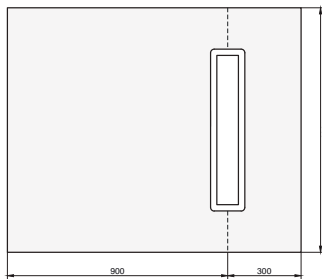

Size:	1200 x 1000mm
Code:	DUOKIT8G1 ...G3
£ (Ex VAT):	563.00 612.00