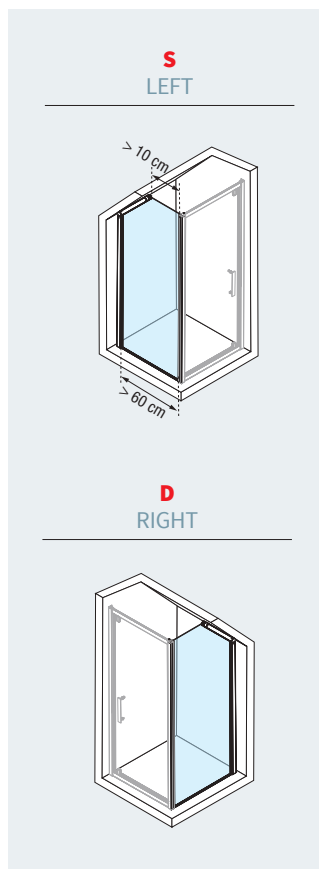

ROSE F SPECIAL 2 SIDE PANEL (ANGLED)

COLLECTION *lysium*

6 mm

3 cm

5 SIDES SHAPED SIDE PANEL

Dimensions	Code	Glass		Profile type / Price	
		1	4	B	K
		Clear	Satin	Silver	Chrome
60 ↔ 96	ROSE F2 SP			£ 568	£ 568