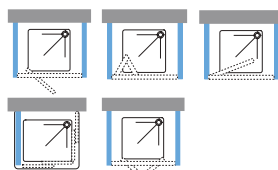

Installation with 2 side panels