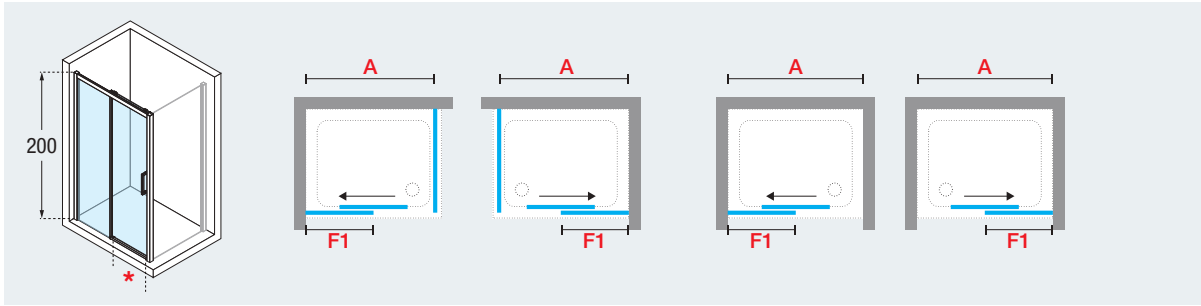

HOW TO CHOOSE YOUR PRODUCT USING THE CODES:

● IN STOCK UK
 (Other products) please check availability

200 cm

8 mm

3 cm

p. 106

KUADRA 2P - 2 PART SLIDER

SHOWER DOOR, 1 SLIDING DOOR + 1 FIXED PANEL,
for recess installation or combined with a KUADRA F side panel