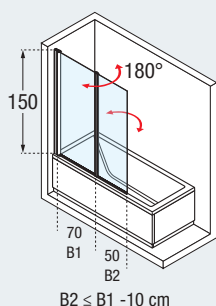

AURORA 2

PART FOLDING BATH SCREEN

REVERSIBLE TWO SECTION BATHTHSCREEN, TWO HINGED PANELS

150 cm

5 mm door

6 mm fixed panel

p. 172

3 cm