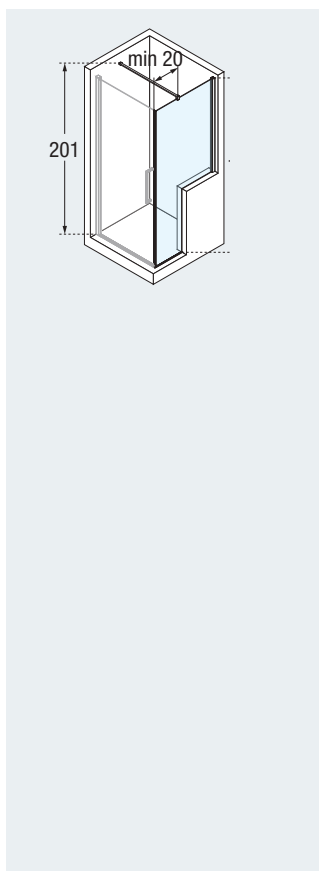

YOUNG F SPECIAL 3 SIDE PANEL (CUT-OUT)

6 mm

2 cm

p. 54

SIDE PANEL IN SPECIAL SIZE

compatible only with YOUNG G and 2GS doors

| Dimensions | Code | Glass | | | Profile type / Price | |
|-----------------------|-----------------|-------|------|-------|----------------------|--------|
| | | 1 | 2 | 4 | B | K |
| | | Clear | Aqua | Satin | Silver | Chrome |
| H 140 ↓ 200 L 38 ↔ 99 | Y2 F3 SP | | | | £ 404 | £ 444 |