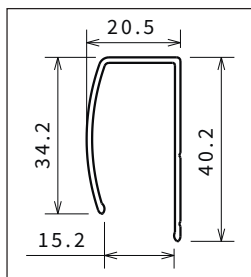

OVERALL DIMENSIONS FIXING PROFILES

Standard profile
White /Blanco **P01HAAS-A**
Silver **P01HAAS-B**
Chrome/Cromo **P01HAAS-K**