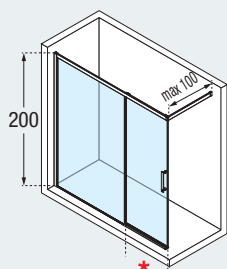

p. 93

ROSE PHB SHOWER PANEL + SLIDER

COLLECTION *lysium*

- 
200 cm
- 
6 mm door
- 
8 mm side panel
- 
p. 93
- 
3 cm
- 
3 cm
- 
3 cm
- 
3 cm

SHOWER WALL, 1 SLIDING DOOR + 1 FIXED PANEL + SUPPORT BRACKET

| Dimensions | | | Code | Left | Right | Glass | | Profile type / Price | |
|------------|-------------------|-------------|---------------------|--|-------|-------|-------|----------------------|--------|
| Size | Actual dimensions | Fixed panel | | S- | D- | 1 | 4 | B | K |
| | | | | | | Clear | Satin | Silver | Chrome |
| 120 | 117 ↔ 120 | 63 | ROSE PHB 117 |  | | ● | | £ 593 | £ 593 |
| 130 | 127 ↔ 130 | 68 | ROSE PHB 127 | | | ● | | £ 611 | £ 611 |
| 140 | 137 ↔ 140 | 73 | ROSE PHB 137 | | | ● | | £ 647 | £ 647 |
| 150 | 147 ↔ 150 | 78 | ROSE PHB 147 | | | ● | | £ 667 | £ 667 |
| 160 | 157 ↔ 160 | 83 | ROSE PHB 157 | | | ● | | £ 706 | £ 706 |
| 170 | 167 ↔ 170 | 93 | ROSE PHB 167 | | | ● | | £ 725 | £ 725 |
| 180 | 177 ↔ 180 | 103 | ROSE PHB 177 | | | ● | | £ 743 | £ 743 |