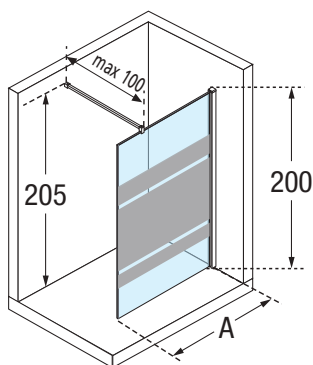

KUADRA H SHOWER PANEL WITH **MODESTY** **MIRROR**

200 cm 8 mm 3 cm

| Dimensions | | Code | Glass | Profile type Price |
|-----------------------------|--------|--------------------|--------|--------------------|
| Dimension to the glass edge | Access | | 75 | K |
| | | | Mirror | Chrome |
| 67 ↔ 70 | 100 | KUAD H 70- | | £ 604 |
| 77 ↔ 80 | 100 | KUAD H 80- | | £ 672 |
| 87 ↔ 90 | 100 | KUAD H 90- | | £ 753 |
| 97 ↔ 100 | 100 | KUAD H 100- | | £ 833 |
| 117 ↔ 120 | 100 | KUAD H 120- | | £ 1.003 |
| 137 ↔ 140 | 100 | KUAD H 140- | | £ 1.173 |