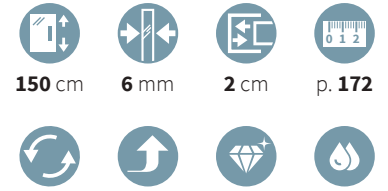

YOUNG 3V

INLINE FIXED + HINGED BATH SCREEN

(Rise & Fall Hinge)