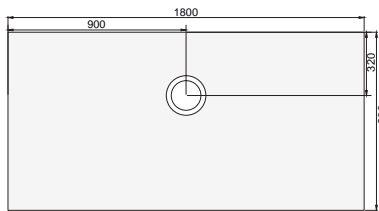

Size:	1800 x 900mm
Code:	QKIT8G1 ...G3
£ (Ex VAT):	531.00 558.00

Grill options

NB Kits with code G1 include a Solid Grill. Kits with code G3 include Stone Infill Grill.

Item:	Solid Grill
Code:	G1

Item:	Stone Infill Grill
Code:	G3

• IN STOCK UK
(Other products) please check availability

WET ROOMS