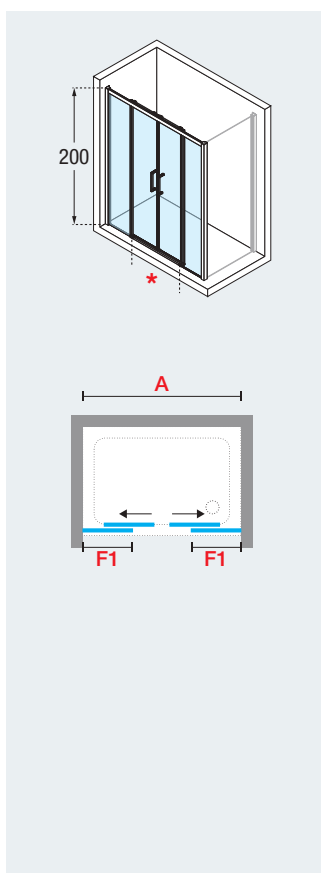

8 mm

6 cm

p. 106

SHOWER DOOR, 2 SLIDING DOORS + 2 FIXED PANELS,
for recess installation or combined with a KUADRA F side panel

| Dimensions | | | | Code | Glass | Profile type / Price | |
|--------------------------|-------------------|--------------|----------|---------------------------|---------|----------------------|---------|
| Size | Actual dimensions | Fixed panels | Access | | 1 | B | K |
| | A | F1 | * | | Clear | Silver | Chrome |
| STANDARD | | | | | | | |
| 120 | 114 ↔ 120 | 29 | 40 | KUAD 2A 114- | | £ 917 | £ 917 |
| 130 | 126 ↔ 132 | 32 | 46 | KUAD 2A 126- | | £ 993 | £ 993 |
| 140 | 132 ↔ 138 | 33 | 49 | KUAD 2A 132- | | £ 993 | £ 993 |
| 150 | 144 ↔ 150 | 36 | 55 | KUAD 2A 144- | | £ 1.072 | £ 1.072 |
| 160 | 156 ↔ 162 | 39 | 61 | KUAD 2A 156- | | £ 1.111 | £ 1.111 |
| 170 | 162 ↔ 168 | 41 | 64 | KUAD 2A 162- | | £ 1.150 | £ 1.150 |
| 180 | 174 ↔ 180 | 44 | 70 | KUAD 2A 174- | | £ 1.189 | £ 1.189 |
| OTHER SIZES | | | | | | | |
| | 120 ↔ 126 | 30 | 43 | KUAD 2A 120- | £ 917 | £ 917 | |
| | 138 ↔ 144 | 35 | 52 | KUAD 2A 138- | £ 1.072 | £ 1.072 | |
| | 150 ↔ 156 | 38 | 58 | KUAD 2A 150- | £ 1.111 | £ 1.111 | |
| | 168 ↔ 174 | 42 | 67 | KUAD 2A 168- | £ 1.150 | £ 1.150 | |
| H 200 L 180 ↔ 198 | | | | SPECIAL KUAD 2A SP | £ 1.426 | £ 1.426 | |