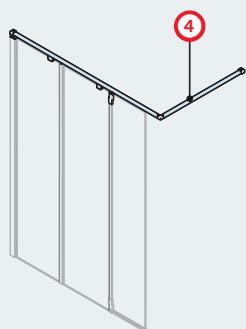

2 KUADRA H ADDITIONAL PANEL

Dimensions	Code	Glass	Profile type Price	Mirror	Profile type Price
		1	K	76	K
		Clear	Chrome	SPY	Chrome
39	KUAD H P 40-		£ 272		£ 391
49	KUAD H P 50-		£ 323		£ 442
59	KUAD H P 60-		£ 366		£ 485
69	KUAD H P 70-		£ 366		
79	KUAD H P 80-		£ 366		
89	KUAD H P 90-	£ 413			

HOW TO CHOOSE YOUR PRODUCT USING THE CODES:

KUADHP40-1K

=

KUADHP40-

+

1

+

K

3 KUADRA HA PIVOTING SECTION

		1	K	
		Clear	Chrome	-
37	KUAD HA 37-		£ 106	

HOW TO CHOOSE YOUR PRODUCT USING THE CODES:

KUADHA37-1K

=

KUADHA37-

+

1

+

K