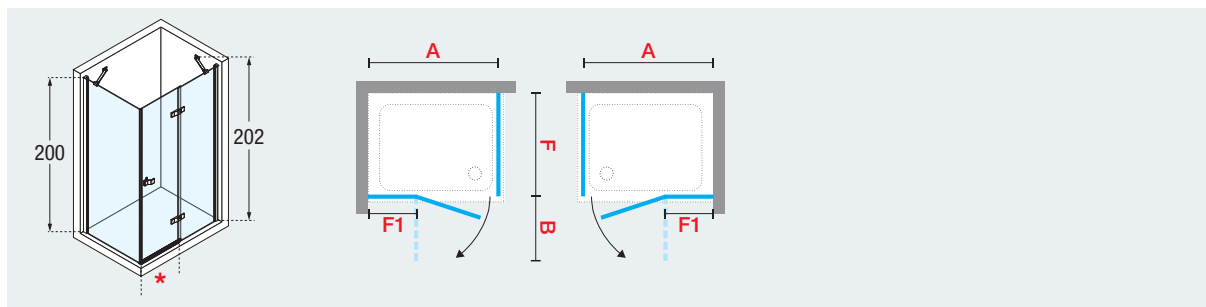

GALA 2P+F HINGED + INLINE ENCLOSURE

COLLECTION **lysium**

CORNER SOLUTION, 1 HINGED DOOR + FIXED SIDE PANEL

Dimensions							Code	Left	Right	Glass	Profile type Price
Size	Actual dimensions	Fixed panels	Access		Projection			S-	D-	1	K
			min	max	min	max					

GALA 1 - SEMI FRAMED

DOOR										Clear	Chrome
	A	F1	*	B							
120	113,5 ↔ 116	55	51	53	54	57	GALA1 2PF 115				£ 808
120	116 ↔ 118,5	58	51	53	54	57	GALA1 2PF 120				£ 893
140	136 ↔ 138,5	68	61	63	64	67	GALA1 2PF 140				£ 978
160	156 ↔ 158,5	78	71	73	74	77	GALA1 2PF 160				£ 1.063
180	176 ↔ 178,5	88	81	83	84	87	GALA1 2PF 180				£ 1.148
H 150 ↓ 210 L 113,5 ↔ 180							SPECIAL GALA1 2PF SP				£ 1.318

SIDE PANEL

SIDE PANEL										Clear	Chrome
	F										
70	66 ↔ 68,5	-	-	-	-	-	GALA1 F 70-				£ 366
75	71 ↔ 73,5	-	-	-	-	-	GALA1 F 75-				£ 383
80	76 ↔ 78,5	-	-	-	-	-	GALA1 F 80-				£ 400
90	86 ↔ 88,5	-	-	-	-	-	GALA1 F 90-				£ 417
100	96 ↔ 98,5	-	-	-	-	-	GALA1 F 100-				£ 434
110	106 ↔ 108,5	-	-	-	-	-	GALA1 F 110-				£ 451
120	116 ↔ 118,5	-	-	-	-	-	GALA1 F 120-				£ 468
H 150 ↓ 210 L 26 ↔ 121							SPECIAL GALA1 F SP				£ 527

GALA 2 - FRAMELESS

DOOR										Clear	Chrome
	A	F1	*	B							
120	113,5 ↔ 116	55	51	53	54	57	GALA2 2PF 115				£ 910
120	116 ↔ 118,5	58	51	53	54	57	GALA2 2PF 120				£ 1.003
140	136 ↔ 138,5	68	61	63	64	67	GALA2 2PF 140				£ 1.097
160	156 ↔ 158,5	78	71	73	74	77	GALA2 2PF 160				£ 1.190
180	176 ↔ 178,5	88	81	83	84	87	GALA2 2PF 180				£ 1.292
H 150 ↓ 210 L 113,5 ↔ 180							SPECIAL GALA2 2PF SP				£ 1.479

SIDE PANEL

SIDE PANEL										Clear	Chrome
	F										
70	68 ↔ 68,5	-	-	-	-	-	GALA2 F 70-				£ 417
75	73 ↔ 73,5	-	-	-	-	-	GALA2 F 75-				£ 434
80	78 ↔ 78,5	-	-	-	-	-	GALA2 F 80-				£ 451
90	88 ↔ 88,5	-	-	-	-	-	GALA2 F 90-				£ 468
100	98 ↔ 98,5	-	-	-	-	-	GALA2 F 100-				£ 493
110	108 ↔ 108,5	-	-	-	-	-	GALA2 F 110-				£ 510
120	118 ↔ 118,5	-	-	-	-	-	GALA2 F 120-				£ 527
H 150 ↓ 210 L 26 ↔ 121							SPECIAL GALA2 F SP				£ 595

HOW TO CHOOSE YOUR PRODUCT USING THE CODES:

GALA12PF115S-1K = GALA12PF115 + S- + 1 + K

CAUTION: Due to the nature of the uncompromising frameless design on this product, the shower head must not be positioned so that the shower sprays directly on to the glass.

EVO BAR AS SHOWN IS AN OPTIONAL EXTRA SEE PAGE 130

MADE TO ORDER ONLY

FRAMELESS