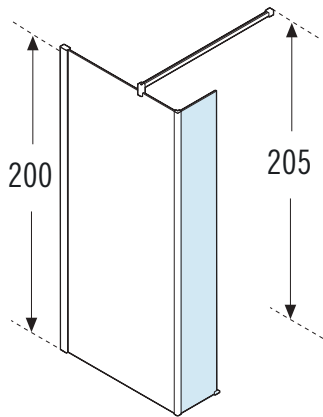

1 KUADRA H

Dimensions		Code	Glass	Profile type Price	Mirror	Profile type Price
Size	Actual dimension		1	K	76	K
			Clear	Chrome	SPY	Chrome
30	27 ↔ 30	KUAD H 30-	●	£ 298	●	£ 400
40	37 ↔ 40	KUAD H 40-	●	£ 298	●	£ 429
50	47 ↔ 50	KUAD H 50-	●	£ 353	●	£ 502
60	57 ↔ 60	KUAD H 60-	●	£ 353	●	£ 502
70	67 ↔ 70	KUAD H 70-	●	£ 406	●	£ 554
75	72 ↔ 75	KUAD H 75-	●	£ 406	●	£ 554
80	77 ↔ 80	KUAD H 80-	●	£ 461	●	£ 627
90	87 ↔ 90	KUAD H 90-	●	£ 461	●	£ 627
100	97 ↔ 100	KUAD H 100-	●	£ 461	●	£ 627
110	107 ↔ 110	KUAD H 110-	●	£ 514	●	£ 679
120	117 ↔ 120	KUAD H 120-	●	£ 514	●	£ 679
130	127 ↔ 130	KUAD H 130-	●	£ 569		
140	137 ↔ 140	KUAD H 140-	●	£ 569		
150	147 ↔ 150	KUAD H 150-	●	£ 623		
160	157 ↔ 160	KUAD H 160-	●	£ 623		
35 ↔ 97 180 ↓ 220		SPECIAL		£ 546		
97 ↔ 180 180 ↓ 220		KUADHSP		£ 763		

HOW TO CHOOSE YOUR PRODUCT USING THE CODES:

KUADH30-1K = **KUADH30-** + **1** + **K**