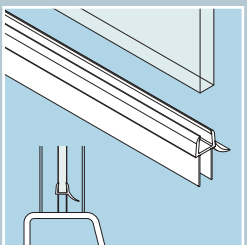

Deep seal when installed without the supplied threshold trim on a tiled or vinyl floor

Code	Price
R51BOMO1-TR	£ 13