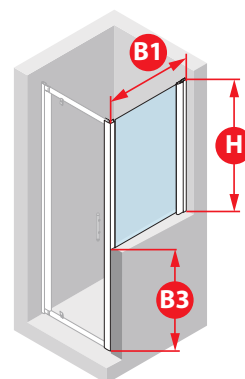

MIN ↔ MAX	DIMENSIONS
B1	20 ↔ 118	____
B3	-	____
H	25 ↔ 200	____

For further information regarding the feasibility of special sizes, please contact your sales office or check on: <http://store.novellini.com>