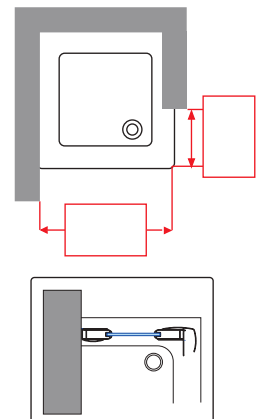

For further information regarding the feasibility of special sizes, please contact your sales office or check on:
<http://store.novellini.com>