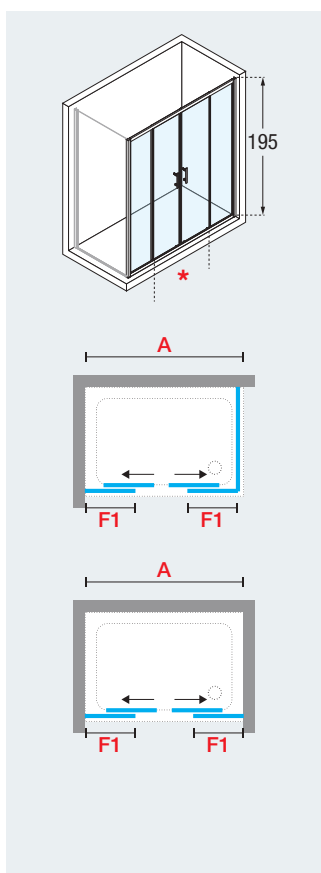

6 cm

p. 70

SHOWER DOOR, 2 SLIDING DOORS + 2 FIXED PANELS IN LINE
for recess installation or combined with 1 or 2 side panels ZEPHYROS F

| Dimensions | | | | Code | Glass | | Profile type / Price | | | |
|------------|-------------------|-----------|----------|-----------------------|-------|-------------|----------------------|--------|--------|-------|
| Size | Actual dimensions | | Access | | 1 | 54 | B | K | X | H |
| | A | F1 | * | | Clear | Smoked Grey | Silver | Chrome | Nickel | Black |
| 150 | 146 ↔ 152 | 35 | 54 | ZEPHYR 2A 146- | ● | | £ 732 | £ 801 | £ 801 | £ 801 |
| 160 | 156 ↔ 162 | 37 | 59 | ZEPHYR 2A 156- | ● | | £ 741 | £ 810 | £ 810 | £ 810 |
| 170 | 166 ↔ 172 | 40 | 64 | ZEPHYR 2A 166- | ● | | £ 750 | £ 819 | £ 819 | £ 819 |
| 180 | 176 ↔ 182 | 42 | 69 | ZEPHYR 2A 176- | ● | | £ 760 | £ 830 | £ 830 | £ 830 |
| 190 | 186 ↔ 192 | 48 | 69 | ZEPHYR 2A 186- | ● | | £ 848 | £ 959 | £ 959 | £ 959 |
| 200 | 196 ↔ 202 | 53 | 69 | ZEPHYR 2A 196- | | | £ 881 | £ 977 | £ 977 | £ 977 |