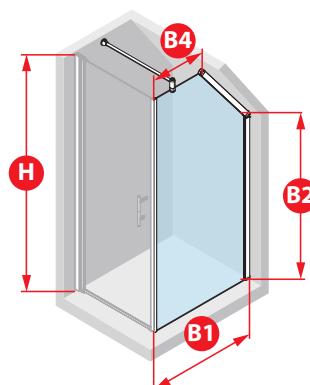

RIGHT VERSION

MIN ↔ MAX DIMENSIONS