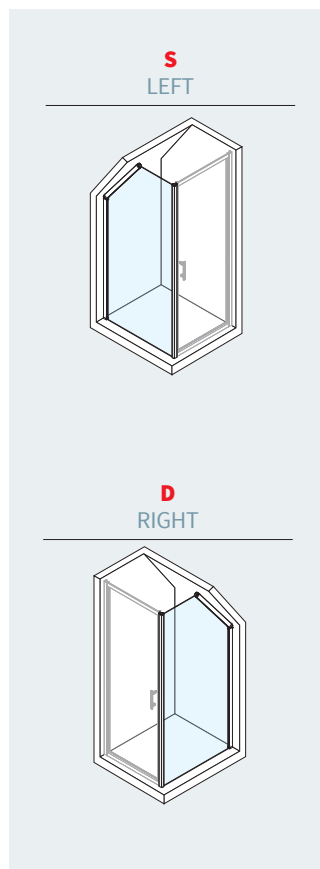

| Dimensions | Code | Glass | | Profile type / Price | | | |
|--------------------------|--------------|-------|-------------|----------------------|--------|--------|-------|
| | | 1 | 54 | B | K | X | H |
| | | Clear | Smoked Grey | Silver | Chrome | Nickel | Black |
| H 155 ↓ 200 L 60 ↔ 96 | ZEPHYR F2 SP | | +64 € | £ 473 | £ 517 | £ 517 | £ 517 |