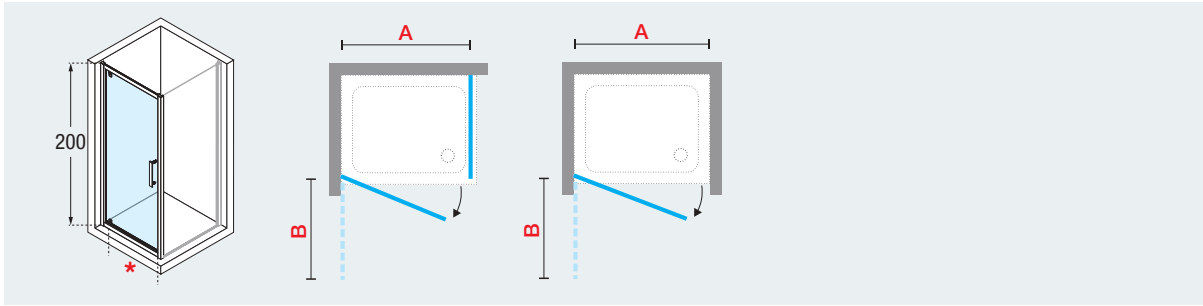

| Dimensions | | | | Code | Glass | | Profile type / Price | |
|--------------------|-------------------|--------|------------|-------------------|-------|-------|----------------------|--------|
| Size | Actual dimensions | Access | Projection | | 1 | 4 | B | K |
| | A | * | B | | Clear | Satin | Silver | Chrome |
| STANDARD | | | | | | | | |
| 70 | 66 ↔ 72 | 46 | 47 | ROSE G 66- | ● | | £ 317 | £ 317 |
| 76/80 | 72 ↔ 78 | 52 | 53 | ROSE G 72- | ● | | £ 325 | £ 325 |
| 80 | 78 ↔ 84 | 58 | 59 | ROSE G 78- | ● | | £ 334 | £ 334 |
| 90 | 84 ↔ 90 | 65 | 65 | ROSE G 84- | ● | | £ 339 | £ 339 |
| 100 | 96 ↔ 102 | 76 | 77 | ROSE G 96- | ● | | £ 356 | £ 356 |
| OTHER SIZES | | | | | | | | |
| | 90 ↔ 96 | 70 | 71 | ROSE G 90- | ● | | £ 348 | £ 348 |