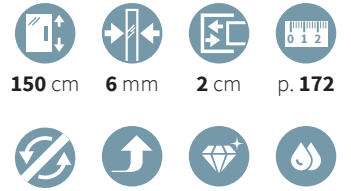

YOUNG **1BSV** PART FOLDING BATH SCREEN (Rise & Fall Hinge)