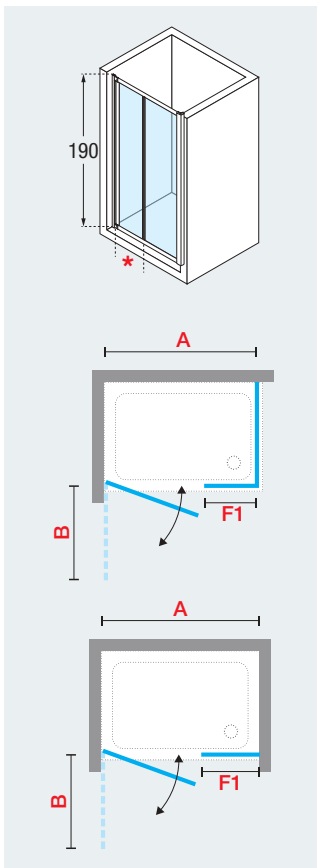

 **6 cm**

 **p. 25**

SHOWER DOOR, 1 PIVOT DOOR + 1 FIXED PANEL IN LINE
for recess installation or combined with 1 side panel LUNES F

| Dimensions | | | | | Code | Glass | | | Profile type / Price | | |
|--------------------|-------------------|-----------|----------|------------|----------------------|-------|---|---|----------------------|--------|--------|
| Size | Actual dimensions | | Access | Projection | | 1 | 3 | 5 | D | B | K |
| | A | F1 | * | B | | Clear | Obscure | Esprit printing | White | Silver | Chrome |
| STANDARD | | | | | | | | | | | |
| 100 | 96 ↔ 102 | 29 | 50 | 50 | LUNES GF 96- | ● |  |  | £ 371 | £ 395 | £ 440 |
| 120 | 114 ↔ 120 | 47 | 50 | 50 | LUNES GF 114- | ● |  |  | £ 410 | £ 435 | £ 478 |
| 130 | 126 ↔ 132 | 47 | 57 | 57 | LUNES GF 126- | | | | £ 536 | £ 561 | £ 603 |
| 140 | 132 ↔ 138 | 53 | 57 | 57 | LUNES GF 132- | | | | £ 564 | £ 589 | £ 630 |
| OTHER SIZES | | | | | | | | | | | |
| | 102 ↔ 108 | 35 | 50 | 50 | LUNES GF 102- | | | | £ 382 | £ 406 | £ 450 |
| | 108 ↔ 114 | 41 | 50 | 50 | LUNES GF 108- | | | | £ 396 | £ 423 | £ 466 |
| | 120 ↔ 126 | 41 | 57 | 57 | LUNES GF 120- | | | | £ 510 | £ 535 | £ 578 |
| | 138 ↔ 144 | 59 | 57 | 57 | LUNES GF 138- | | | | £ 591 | £ 615 | £ 658 |