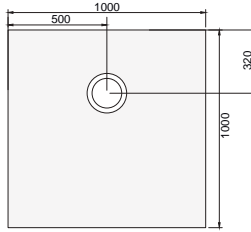

Size:	1000 x 1000mm
Code:	QKIT2G1 ...G3
£ (Ex VAT):	359.00 386.00