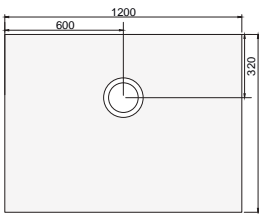

Size:	1200 x 900mm
Code:	QKIT4G1 ...G3
£ (Ex VAT):	381.00 408.00