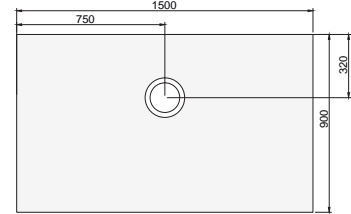

Size:	1500 x 900mm
Code:	QKIT6G1 ...G3
£ (Ex VAT):	402.00 429.00