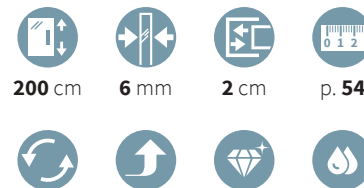

YOUNG R1 QUADRANT SOLO HINGED + INLINE