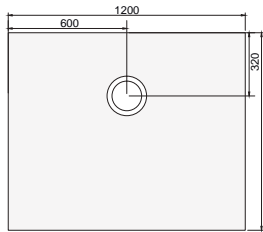

Size:	1200 x 1000mm
Code:	QKIT5G1 ...G3
£ (Ex VAT):	402.00 429.00