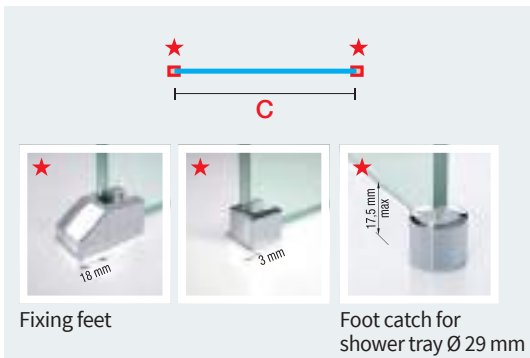

KUADRA H3

FREESTANDING SHOWER PANEL WITH 2 WALL SUPPORTS (8mm glass) FC

200 cm 8 mm

1 KUADRA H3

Dimensions	Code	Glass	Profile type Price	Mirror	Profile type Price
shower enclosure adjustability		1	K	76	K
C		Clear	Chrome	SPY	Chrome
94	KUAD FC 96-	●	£ 476		£ 706
114	KUAD FC 116-	●	£ 525		£ 791
134	KUAD FC 136-	●	£ 573		
154	KUAD FC 156-	●	£ 622		

HOW TO CHOOSE YOUR PRODUCT USING THE CODES:

KUADFC96-1K = KUADFC96- + 1 + K

Support bar of 150 cm is optional (see page 152)