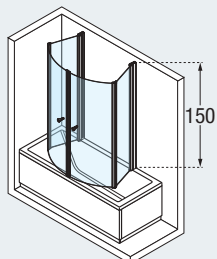

CENTRE WALL TWIN FOLDING BATH SCREEN

BATHSCREEN, TWO FOLDING SECTION

150 cm

plane door
6 mm

curved door
5 mm

p. 172

3 cm

| | A | B | C | D | E | F |
|-------|----|----|-----|----|------|------|
| 70 cm | 81 | 67 | 154 | 55 | 99,5 | 13,2 |
| 75 cm | 81 | 72 | 164 | 55 | 99,5 | 13,2 |
| 80 cm | 81 | 77 | 174 | 55 | 99,5 | 13,2 |