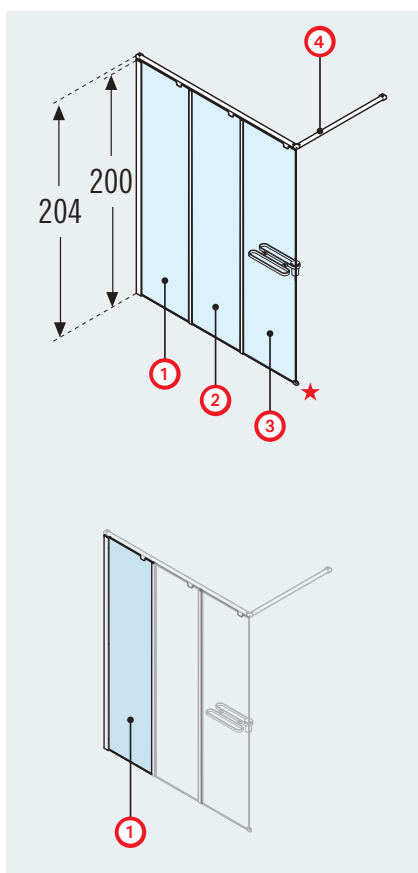

8 mm

3 cm

1 KUADRA H

| Dimensions | Code | Glass | Profile type Price | Mirror | Profile type Price |
|--------------------|--------------------|-------|--------------------|--------|--------------------|
| Actual dimension | | 1 | K | 76 | K |
| A | | Clear | Chrome | SPY | Chrome |
| 27 ↔ 30 | KUAD H 30- | ● | £ 298 | ● | £ 400 |
| 37 ↔ 40 | KUAD H 40- | ● | £ 298 | ● | £ 429 |
| 47 ↔ 50 | KUAD H 50- | ● | £ 353 | ● | £ 502 |
| 57 ↔ 60 | KUAD H 60- | ● | £ 353 | ● | £ 502 |
| 67 ↔ 70 | KUAD H 70- | ● | £ 406 | ● | £ 554 |
| 72 ↔ 75 | KUAD H 75- | ● | £ 406 | ● | £ 554 |
| 77 ↔ 80 | KUAD H 80- | ● | £ 461 | ● | £ 627 |
| 87 ↔ 90 | KUAD H 90- | ● | £ 461 | ● | £ 627 |
| 97 ↔ 100 | KUAD H 100- | ● | £ 461 | ● | £ 627 |
| 107 ↔ 110 | KUAD H 110- | ● | £ 514 | ● | £ 679 |
| 117 ↔ 120 | KUAD H 120- | ● | £ 514 | ● | £ 679 |
| 127 ↔ 130 | KUAD H 130- | ● | £ 569 | | |
| 137 ↔ 140 | KUAD H 140- | ● | £ 569 | | |
| 147 ↔ 150 | KUAD H 150- | ● | £ 623 | | |
| 157 ↔ 160 | KUAD H 160- | ● | £ 623 | | |
| 35 ↔ 97 180 ↓ 220 | SPECIAL | | £ 546 | | |
| 97 ↔ 180 180 ↓ 220 | KUADHSP | | £ 763 | | |