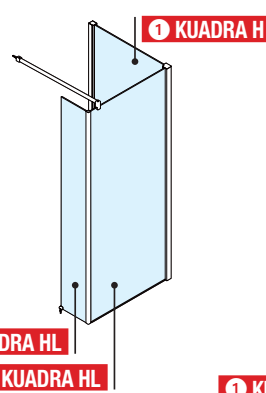

KUADRA HL

FIXED DEFLECTOR

(8mm Glass)

1 KUADRA H

Dimensions		Code	Glass	Profile type Price	Mirror	Profile type Price
Size	Actual dimension		1	K	76	K
			Clear	Chrome	SPY	Chrome
30	27 ↔ 30	KUAD H 30-	●	£ 298	●	£ 400
40	37 ↔ 40	KUAD H 40-	●	£ 298	●	£ 429
50	47 ↔ 50	KUAD H 50-	●	£ 353	●	£ 502
60	57 ↔ 60	KUAD H 60-	●	£ 353	●	£ 502
70	67 ↔ 70	KUAD H 70-	●	£ 406	●	£ 554
75	72 ↔ 75	KUAD H 75-	●	£ 406	●	£ 554
80	77 ↔ 80	KUAD H 80-	●	£ 461	●	£ 627
90	87 ↔ 90	KUAD H 90-	●	£ 461	●	£ 627
100	97 ↔ 100	KUAD H 100-	●	£ 461	●	£ 627
110	107 ↔ 110	KUAD H 110-	●	£ 514	●	£ 679
120	117 ↔ 120	KUAD H 120-	●	£ 514	●	£ 679
130	127 ↔ 130	KUAD H 130-	●	£ 569		
140	137 ↔ 140	KUAD H 140-	●	£ 569		
150	147 ↔ 150	KUAD H 150-	●	£ 623		
160	157 ↔ 160	KUAD H 160-	●	£ 623		
35 ↔ 97 180 ↓ 220		SPECIAL		£ 546		
97 ↔ 180 180 ↓ 220		KUADHSP		£ 763		

HOW TO CHOOSE YOUR PRODUCT USING THE CODES:

KUADH30-1K = **KUADH30-** + **1** + **K**

Reversible

2 KUADRA HL

		1	K
		Clear	Chrome
15	KUAD HL 15-	●	£ 124
30	KUAD HL 30-	●	£ 137
40	KUAD HL 40-	●	£ 152

3 KUADRA HL

		1	K
		Clear	Chrome
68	KUAD HL 70-	●	£ 347
78	KUAD HL 80-	●	£ 362
88	KUAD HL 90-	●	£ 377
98	KUAD HL 100-	●	£ 393
118	KUAD HL 120-	●	£ 423
138	KUAD HL 140-		£ 453
158	KUAD HL 160-		£ 483

KUADHL15-1K = **KUADHL15-** + **1** + **K**

KUADRA H6

KUADRA H7

KUADRA H8

KUADRA H9

KUADRA H10