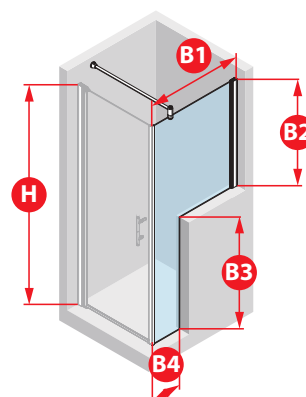

RIGHT VERSION

MIN ↔ MAX DIMENSIONS

B1	38 ↔ 99	____
B2	30 ↔ 180	____
B3	-	____
B4	20 ↔ 90	____
H	140 ↔ 200	____

For further information regarding the feasibility of special sizes, please contact your sales office or check on:
<http://store.novellini.com>