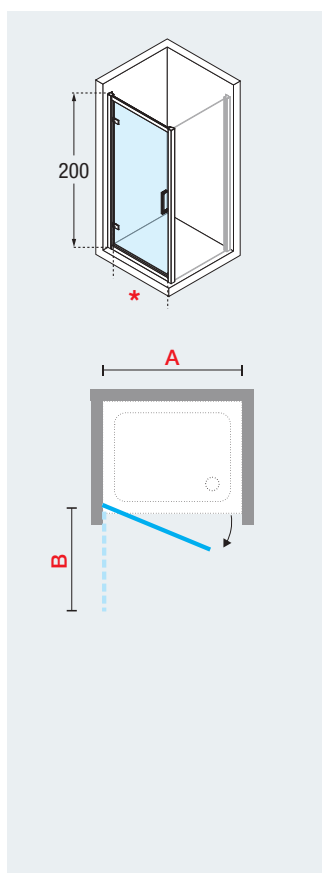

KUADRA G - HINGED

200 cm

8 mm

6 cm

p. 106

HINGED SHOWER DOOR

for recess installation or combined with a KUADRA F side panel

Dimensions				Code	Glass	Profile type / Price	
Size	Actual dimensions	Access	Projection		1	B	K
	A	*	B		Clear	Silver	Chrome
STANDARD							
70	66 ↔ 72	50	51	KUAD G 66-	●	£ 572	£ 572
76/80	72 ↔ 78	56	57	KUAD G 72-	●	£ 606	£ 606
80	76 ↔ 82	60	61	KUAD G 76-	●	£ 606	£ 606
90	84 ↔ 90	68	69	KUAD G 84-	●	£ 641	£ 641
100	96 ↔ 102	80	81	KUAD G 96-	●	£ 676	£ 676
OTHER SIZES							
	78 ↔ 84	62	63	KUAD G 78-	●	£ 606	£ 606
	90 ↔ 96	74	75	KUAD G 90-	●	£ 641	£ 641

HOW TO CHOOSE YOUR PRODUCT USING THE CODES:

KUADG66-1B

=

KUADG66-

+

1

+

B

● IN STOCK UK

(Other products) please check availability