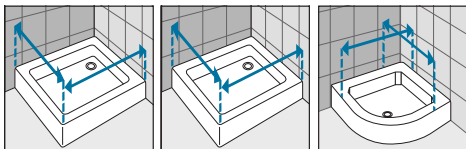

HOW TO TAKE THE MEASUREMENTS

Take the measurements from wall to the external edge of the shower tray. Dimensions must be taken once the walls are finished and tiled, according to the above drawings.

Take the measurements from wall to wall at the bottom, at the top, in the middle and use the smallest. Dimensions must be taken once the walls are finished and tiled, according to the above drawings.