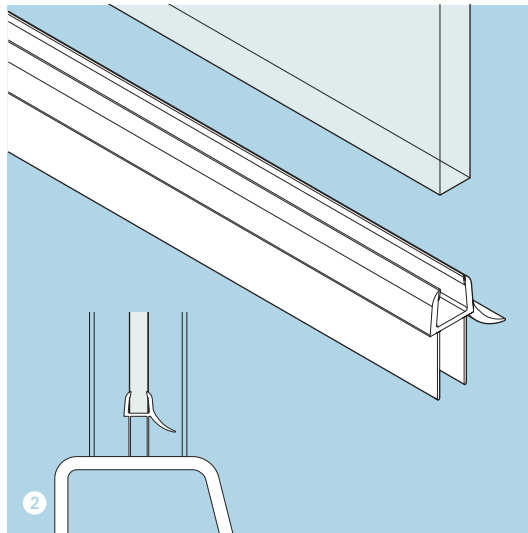

YOUNG

The perfect choice when creating your new bathroom, Stylish, Practical and Engineered to last. Suitable for both Tray and Wetroom installations. Young doors open inwards as well as outwards, enabling you to fold the shower enclosure back when not in use - great for saving space in smaller wetrooms.

- ① Adapt for tray "Standard tray installation"
- ② Deeper seal available to order as extra for wet-room tiled floor situation (see page 53 for details)
- ③ Rise and fall metal hinges for water management and quality movement
- ④ Soft close power shower magnets

TREATMENT

CRYSTAL CLEAR TREATMENT
Leaves glass easy to clean.
Does not support the growth of bacteria and scale.
Only on clear glass

PVD CHROME FINISH
Zero emission production integrated cycle,
100% environmentally friendly.
Antiscale, antibacterial, durable and long lasting shine.