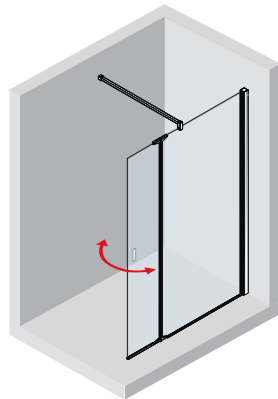

Screen with pivot

Kuadra H2
See p140