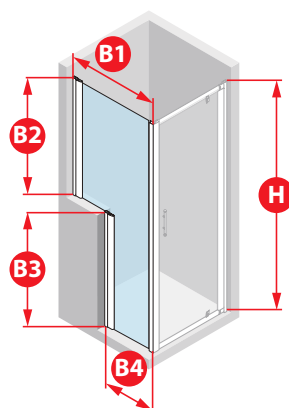

LEFT VERSION

MIN ↔ MAX DIMENSIONS

B1	60 ↔ 99	____
B2	30 ↔ 185	____
B3		____
B4	20 ↔ 90	____
H	140 ↔ 200	____

For further information regarding the feasibility of special sizes, please contact your sales office or check on:
<http://store.novellini.com>