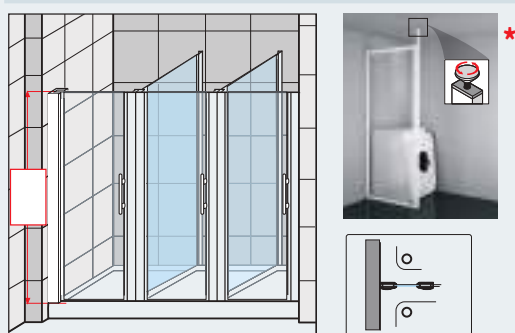

ZEPHYROS F SPECIAL 5 SIDE PANEL (IN-LINE)

6 mm

3 cm

SIDE PANEL IN LINE, SPECIAL WIDTH AND HEIGHT

IN-LINE FIXING AND CLOSED PROFILES

SEPARATING PANEL

LATERAL WALL FIXING

CLOSED PROFILES