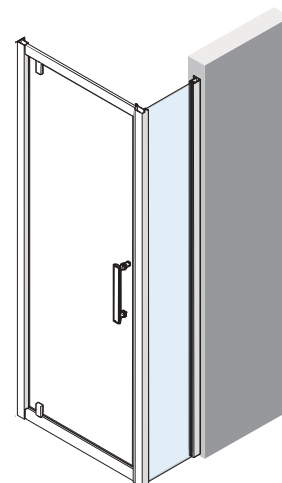

For further information regarding the feasibility of special sizes, please contact your sales office or check on:
<http://store.novellini.com>