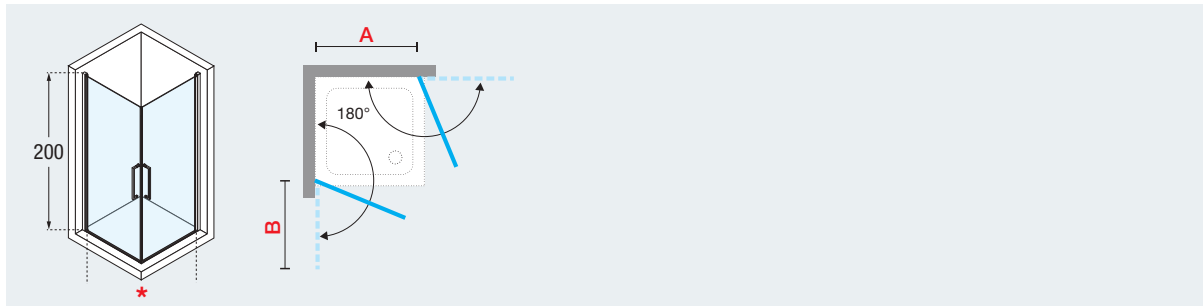

200 cm

6 mm

2 cm

p. 54

IN / OUT OPENING OF THE DOOR

YOUNG **2G** - CORNER ENTRY HINGED

CORNER ENTRY, 2 HINGED DOORS

TO COMPLETE A CORNER ENTRY, ORDER 2 SIDES