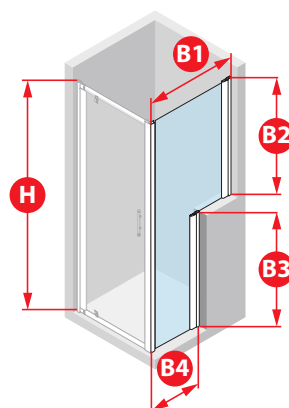

RIGHT VERSION

MIN ↔ MAX DIMENSIONS

B1	62 ↔ 96	____
B2	20 ↔ 178	____
B3		____
B4	20 ↔ 80	____
H	200	____

For further information regarding the feasibility of special sizes, please contact your sales office or check on:
<http://store.novellini.com>