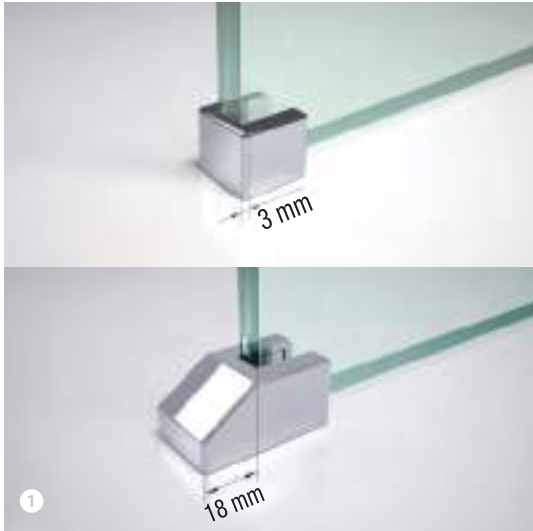

GO

Go panels have an attractive, clean-line design, suitable for wet floor solutions and equally well suited to shower tray installations. They are designed for distinctive bathroom interiors, which require greater scope than that provided by conventional products, and yet are simple to install, operate and maintain.

1. 1 Strong anchor fixings for safety 2 Safety glass to the highest European standard UNI EN 14428
   3 Strong robust components engineered to the highest standards 4 Handle options for ease of use

TREATMENT

CRYSTAL CLEAR TREATMENT
Leaves glass easy to clean.
Does not support the growth
of bacteria and scale.
Only on clear glass

PVD CHROME FINISH
Zero emission production
integrated cycle,
100% environmentally friendly.
Antiscale, antibacterial, durable
and long lasting shine.