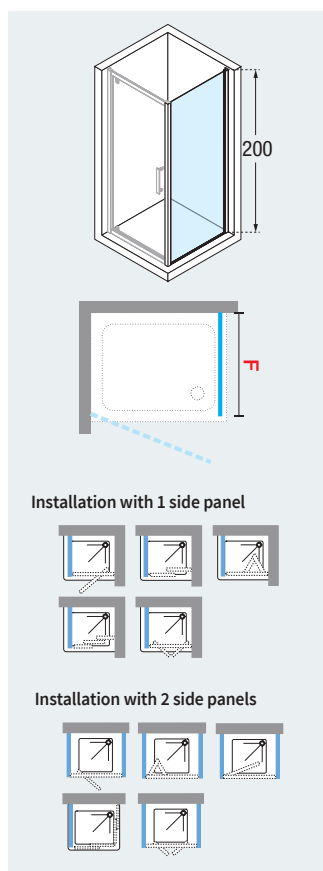

6 mm

3 cm

p. 93

SIDE PANEL FOR ROSE SHOWER DOORS

| Dimensions | | Code | Glass | | Profile type / Price | |
|------------|-------------------|------|-------|-------|----------------------|--------|
| Size | Actual dimensions | | 1 | 4 | B | K |
| F | | | Clear | Satin | Silver | Chrome |