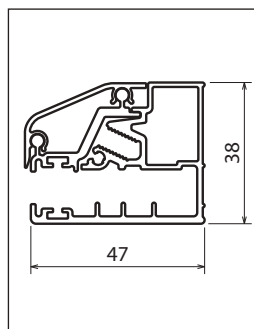

Standard profile
side panel
KP01GA1FI-K