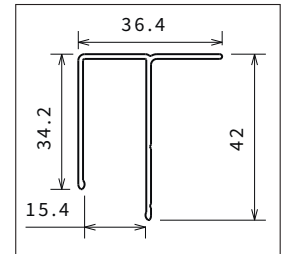

Standard profile

P01BHMOST-B
P01BHMOST-K
P01BHMOST-H
P01BHMOST-X