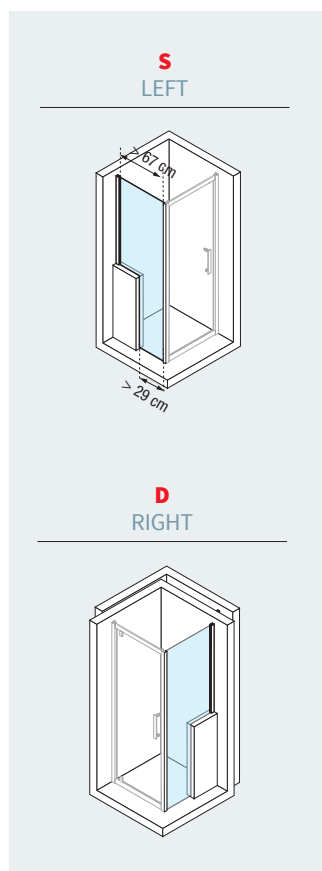

ROSE F SPECIAL 3 SIDE PANEL (CUT-OUT)

COLLECTION *elysium*

6 mm

3 cm

FLAG SHAPED SIDE PANEL

Dimensions	Code	Glass		Profile type / Price	
		1	4	B	K
		Clear	Satin	Silver	Chrome
62 ↔ 96	ROSE F3 SP			£ 568	£ 568