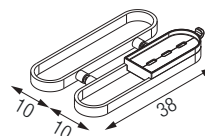

SHOWER CADDY

* **WIDTH 38 CM**
for HPB glass panels 40, 50, 60, 70

● **WIDTH 58 CM**
for HPB glass panels 80 and 90

4 EVO FIXING SYSTEM

- 1 front bar of max 180 cm
- 1 side bar of max 120 cm
- 2 clamps
- 1 corner piece