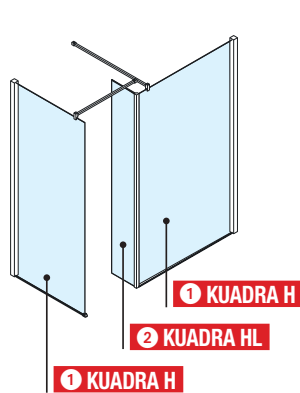

KUADRA HL

FIXED DEFLECTOR

(8mm Glass)

1 KUADRA H

Dimensions		Code	Glass	Profile type Price	Mirror	Profile type Price
Size	Actual dimension		1	K	76	K
			Clear	Chrome	SPY	Chrome
30	27 ↔ 30	KUAD H 30-	●	£ 298	●	£ 400
40	37 ↔ 40	KUAD H 40-	●	£ 298	●	£ 429
50	47 ↔ 50	KUAD H 50-	●	£ 353	●	£ 502
60	57 ↔ 60	KUAD H 60-	●	£ 353	●	£ 502
70	67 ↔ 70	KUAD H 70-	●	£ 406	●	£ 554
75	72 ↔ 75	KUAD H 75-	●	£ 406	●	£ 554
80	77 ↔ 80	KUAD H 80-	●	£ 461	●	£ 627
90	87 ↔ 90	KUAD H 90-	●	£ 461	●	£ 627
100	97 ↔ 100	KUAD H 100-	●	£ 461	●	£ 627
110	107 ↔ 110	KUAD H 110-	●	£ 514	●	£ 679
120	117 ↔ 120	KUAD H 120-	●	£ 514	●	£ 679
130	127 ↔ 130	KUAD H 130-	●	£ 569		
140	137 ↔ 140	KUAD H 140-	●	£ 569		
150	147 ↔ 150	KUAD H 150-	●	£ 623		
160	157 ↔ 160	KUAD H 160-	●	£ 623		
35 ↔ 97 180 ↓ 220		SPECIAL		£ 546		
97 ↔ 180 180 ↓ 220		KUADHSP		£ 763		

HOW TO CHOOSE YOUR PRODUCT USING THE CODES:

KUADH30-1K = **KUADH30-** + **1** + **K**

Reversible

2 KUADRA HL

		1	K
		Clear	Chrome
15	KUAD HL 15-	●	£ 124
30	KUAD HL 30-	●	£ 137
40	KUAD HL 40-	●	£ 152

3 KUADRA HL

		1	K
		Clear	Chrome
68	KUAD HL 70-	●	£ 347
78	KUAD HL 80-	●	£ 362
88	KUAD HL 90-	●	£ 377
98	KUAD HL 100-	●	£ 393
118	KUAD HL 120-	●	£ 423
138	KUAD HL 140-		£ 453
158	KUAD HL 160-		£ 483

KUADHL15-1K = **KUADHL15-** + **1** + **K**

KUADRA H6

KUADRA H7

KUADRA H8

KUADRA H9

KUADRA H10