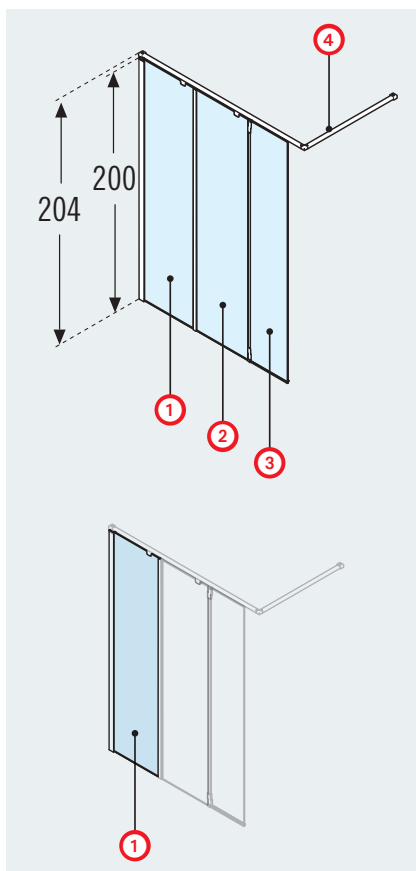

KUADRA H13 with Evo fixing system

200 mm

8 mm

3 cm

1 KUADRA H

| Dimensions | Code | Glass | Profile type Price | Mirror | Profile type Price |
|--------------------|--------------------|-------|--------------------|--------|--------------------|
| Actual dimension | | 1 | K | 76 | K |
| A | | Clear | Chrome | SPY | Chrome |
| 27 ↔ 30 | KUAD H 30- | ● | £ 298 | ● | £ 400 |
| 37 ↔ 40 | KUAD H 40- | ● | £ 298 | ● | £ 429 |
| 47 ↔ 50 | KUAD H 50- | ● | £ 353 | ● | £ 502 |
| 57 ↔ 60 | KUAD H 60- | ● | £ 353 | ● | £ 502 |
| 67 ↔ 70 | KUAD H 70- | ● | £ 406 | ● | £ 554 |
| 72 ↔ 75 | KUAD H 75- | ● | £ 406 | ● | £ 554 |
| 77 ↔ 80 | KUAD H 80- | ● | £ 461 | ● | £ 627 |
| 87 ↔ 90 | KUAD H 90- | ● | £ 461 | ● | £ 627 |
| 97 ↔ 100 | KUAD H 100- | ● | £ 461 | ● | £ 627 |
| 107 ↔ 110 | KUAD H 110- | ● | £ 514 | ● | £ 679 |
| 117 ↔ 120 | KUAD H 120- | ● | £ 514 | ● | £ 679 |
| 127 ↔ 130 | KUAD H 130- | ● | £ 569 | | |
| 137 ↔ 140 | KUAD H 140- | ● | £ 569 | | |
| 147 ↔ 150 | KUAD H 150- | ● | £ 623 | | |
| 157 ↔ 160 | KUAD H 160- | ● | £ 623 | | |
| 35 ↔ 97 180 ↓ 220 | SPECIAL | | £ 546 | | |
| 97 ↔ 180 180 ↓ 220 | KUADHSP | | £ 763 | | |