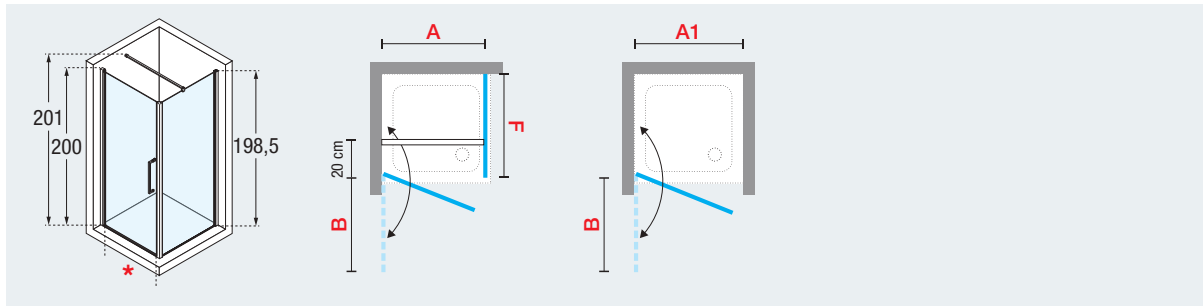

| Dimensions | | | | | Code | Glass | | | Profile type / Price | | |
|--------------------|-------------------|------------|----------|------------|------------------|-------|------|-------|----------------------|--------|-------|
| Size | Actual dimensions | | Access | Projection | | 1 | 2 | 4 | B | K | O |
| | With side panel | For recess | | | | | | | | | |
| DOOR | | | | | | | | | | | |
| | A | A1 | * | B | | Clear | Aqua | Satin | Silver | Chrome | Gold |
| STANDARD | | | | | | | | | | | |
| 70 | 68 ↔ 72 | 67 ↔ 71 | 57 | 58 | Y2 1B 67- | ● | | | £ 383 | £ 421 | £ 487 |
| 76 | 73 ↔ 77 | 72 ↔ 76 | 62 | 63 | Y2 1B 72- | ● | | | £ 383 | £ 421 | £ 487 |
| 80 | 78 ↔ 82 | 77 ↔ 81 | 67 | 68 | Y2 1B 77- | ● | | | £ 398 | £ 438 | £ 504 |
| 90 | 88 ↔ 92 | 87 ↔ 91 | 77 | 78 | Y2 1B 87- | ● | | | £ 415 | £ 456 | £ 522 |
| 100 | 98 ↔ 102 | 97 ↔ 101 | 87 | 88 | Y2 1B 97- | ● | | | £ 430 | £ 473 | £ 539 |
| OTHER SIZES | | | | | | | | | | | |
| | 58 ↔ 62 | 57 ↔ 61 | 47 | 48 | Y2 1B 57- | ● | | | £ 367 | £ 403 | £ 469 |
| | 83 ↔ 87 | 82 ↔ 86 | 72 | 73 | Y2 1B 82- | ● | | | £ 415 | £ 456 | £ 522 |
| | 93 ↔ 97 | 92 ↔ 96 | 82 | 83 | Y2 1B 92- | ● | | | £ 430 | £ 473 | £ 539 |
| H 140 ↓ 200 | L 57 ↔ 99 | | | SPECIAL | Y2 1B SP | | | | £ 474 | £ 523 | £ 575 |