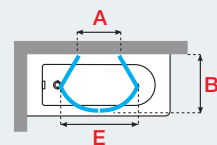

CENTRE WALL TWIN FOLDING BATH SCREEN

BATHSCREEN, TWO FOLDING SECTION

150 cm

plane door
6 mm

curved door
5 mm

p. 172

3 cm

| | A | B | C | D | E | F |
|-------|----|----|-----|----|------|------|
| 70 cm | 81 | 67 | 154 | 55 | 99,5 | 13,2 |
| 75 cm | 81 | 72 | 164 | 55 | 99,5 | 13,2 |
| 80 cm | 81 | 77 | 174 | 55 | 99,5 | 13,2 |