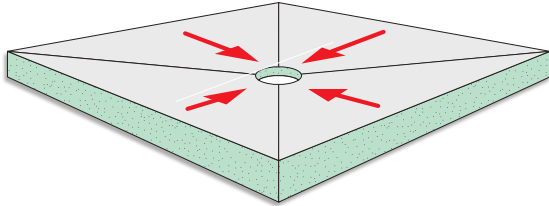

*(vertical fast-flo trap)

• IN STOCK UK
(Other products) please check availability

Timber Floor - Quattro Deck

Quattro Deck (with 4-way fall)

Quattro Deck

Features of a Quattro Deck

- Four-way fall suited to mosaic tiles
- Designed for timber floors
- Lifetime Guarantee
- 22mm depth
- 8 Pre-formed sizes
- Easily trimmed (up to 50mm from any side)