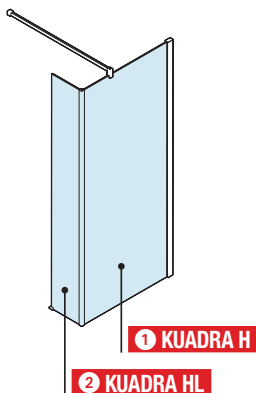

KUADRA HL

FIXED DEFLECTOR

(8mm Glass)

1 KUADRA H

Dimensions		Code	Glass	Profile type Price	Mirror	Profile type Price
Size	Actual dimension		1	K	76	K
			Clear	Chrome	SPY	Chrome
30	27 ↔ 30	KUAD H 30-	●	£ 298	●	£ 400
40	37 ↔ 40	KUAD H 40-	●	£ 298	●	£ 429
50	47 ↔ 50	KUAD H 50-	●	£ 353	●	£ 502
60	57 ↔ 60	KUAD H 60-	●	£ 353	●	£ 502
70	67 ↔ 70	KUAD H 70-	●	£ 406	●	£ 554
75	72 ↔ 75	KUAD H 75-	●	£ 406	●	£ 554
80	77 ↔ 80	KUAD H 80-	●	£ 461	●	£ 627
90	87 ↔ 90	KUAD H 90-	●	£ 461	●	£ 627
100	97 ↔ 100	KUAD H 100-	●	£ 461	●	£ 627
110	107 ↔ 110	KUAD H 110-	●	£ 514	●	£ 679
120	117 ↔ 120	KUAD H 120-	●	£ 514	●	£ 679
130	127 ↔ 130	KUAD H 130-	●	£ 569		
140	137 ↔ 140	KUAD H 140-	●	£ 569		
150	147 ↔ 150	KUAD H 150-	●	£ 623		
160	157 ↔ 160	KUAD H 160-	●	£ 623		
35 ↔ 97 180 ↓ 220		SPECIAL		£ 546		
97 ↔ 180 180 ↓ 220		KUADHSP		£ 763		

HOW TO CHOOSE YOUR PRODUCT USING THE CODES:

KUADH30-1K = **KUADH30-** + **1** + **K**

Reversible

2 KUADRA HL

		1	K
		Clear	Chrome
15	KUAD HL 15-	●	£ 124
30	KUAD HL 30-	●	£ 137
40	KUAD HL 40-	●	£ 152

3 KUADRA HL

		1	K
		Clear	Chrome
68	KUAD HL 70-	●	£ 347
78	KUAD HL 80-	●	£ 362
88	KUAD HL 90-	●	£ 377
98	KUAD HL 100-	●	£ 393
118	KUAD HL 120-	●	£ 423
138	KUAD HL 140-		£ 453
158	KUAD HL 160-		£ 483

KUADHL15-1K = **KUADHL15-** + **1** + **K**

KUADRA H6

KUADRA H7

KUADRA H8

KUADRA H9

KUADRA H10