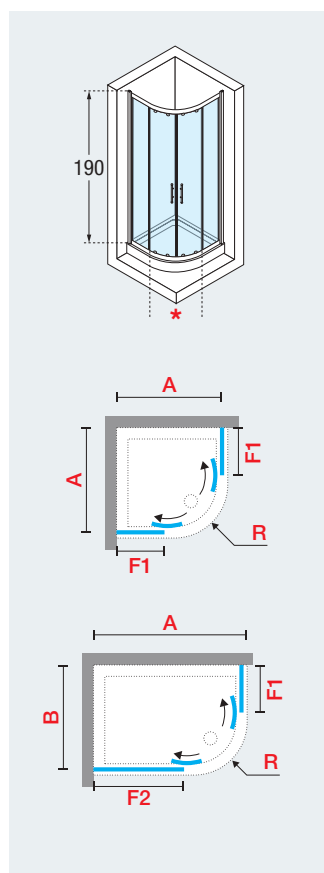

LUNES R - QUADRANT

190 cm

4 mm

3 cm

p. 25

QUADRANT SHOWER ENCLOSURE, 2 SLIDING DOORS + 2 FIXED PANELS

Dimensions					Code	Glass			Profile type / Price		
Size	Actual dimensions			Access		1	3	5	D	B	K
	A	F1	R	*		Clear	Obscure	Esprit printing	White	Silver	Chrome

SYMMETRICAL VERSION

80	77 ↔ 80	24	-	55	39	LUNES R 80-	●			£ 658	£ 691	£ 740
90	87 ↔ 90	34	-	55	54	LUNES R 90-	●			£ 684	£ 717	£ 767
100	97 ↔ 100	44	-	55	58	LUNES R 100-	●			£ 719	£ 754	£ 802

OFFSET VERSIONS

	A x B	F1	F2	R	*							
75x90	72 ↔ 75 x 87 ↔ 90	29	44	45,8	44	LUNES R 7590-	●			£ 684	£ 717	£ 767
80x90	77 ↔ 80 x 87 ↔ 90	24	34	55	47	LUNES R 8090-	●			£ 672	£ 707	£ 757
80x100	77 ↔ 80 x 97 ↔ 100	24	44	55	50	LUNES R 80100-	●			£ 689	£ 721	£ 771
80x120	77 ↔ 80 x 117 ↔ 120	24	64	55	50	LUNES R 80120-	●			£ 767	£ 802	£ 847
90x120	87 ↔ 90 x 117 ↔ 120	34	64	55	56	LUNES R 90120-	●			£ 806	£ 841	£ 884

HOW TO CHOOSE YOUR PRODUCT USING THE CODES:

LUNESR75-1D	=	LUNESR75-	+	1	+	D

● IN STOCK UK

(Other products) please check availability