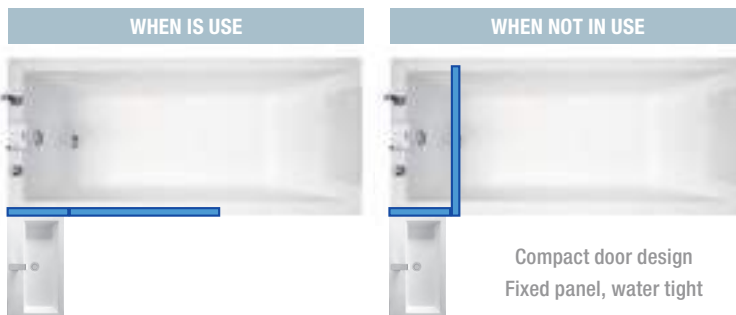

● **OBSCURE GLASS ONLY STOCKED IN CHROME FRAME**

● **IN STOCK UK**
(Other products) please check availability