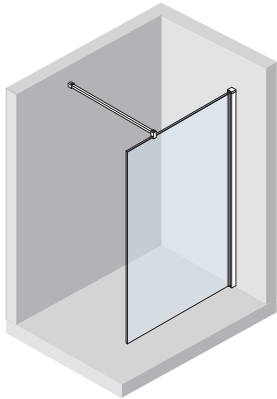

1. Corner Layout

For simplicity, select a single glass screen (Kuadra H) but ensure the width of the screen is sufficient to contain the water spray. For more control, choose a screen with a pivot (Kuadra H2) which deflects more water back into the shower area.

Combine screens to form your (Multi-screen) enclosure or choose a Young enclosure to completely contain the water and retain heat within the shower area.

Single glass

Kuadra H
See p134