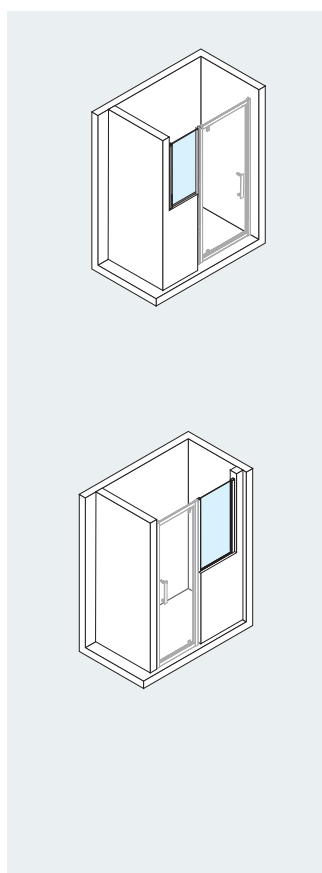

6 cm

SIDE PANEL IN LINE, SPECIAL WIDTH AND HEIGHT

| Dimensions | Code | Glass | | Profile type / Price | |
|--------------------------|-------------------|-------|-------|----------------------|--------|
| | | 1 | 4 | B | K |
| | | Clear | Satin | Silver | Chrome |
| L 20 ↔ 100 H 50 ↓ 200 | ROSE F5 SP | | | £ 487 | £ 487 |