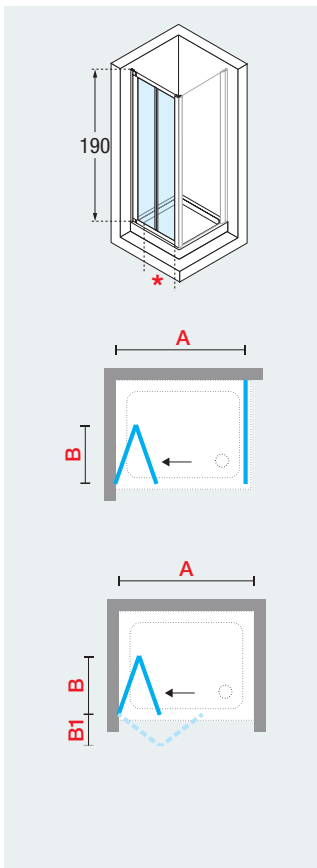

Please check availability

LUNES S - BIFOLD

190 cm

4 mm

6 cm

p. 25

FOLDING SHOWER DOOR

for recess installation or combined with 1 or 2 side panels LUNES F