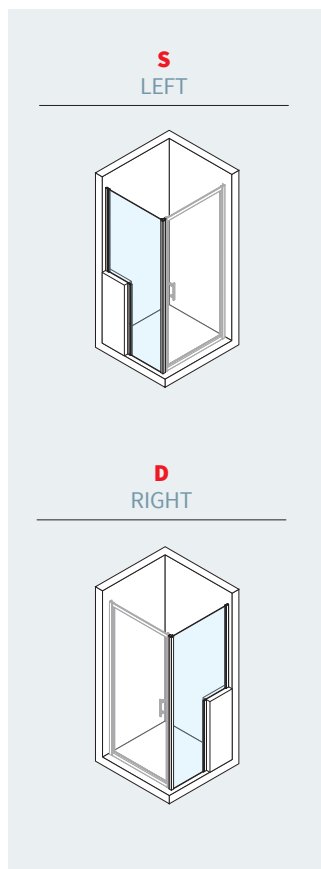

| Dimensions | Code | Glass | | Profile type / Price | | | |
|--------------------------|---------------------|--------------|-------------|----------------------|--------|--------|-------|
| | | 1 | 54 | B | K | X | H |
| | | Clear | Smoked Grey | Silver | Chrome | Nickel | Black |
| H 140 ↓ 200 L 60 ↔ 99 | ZEPHYR F3 SP | +64 £ | | £ 530 | £ 583 | £ 583 | £ 583 |