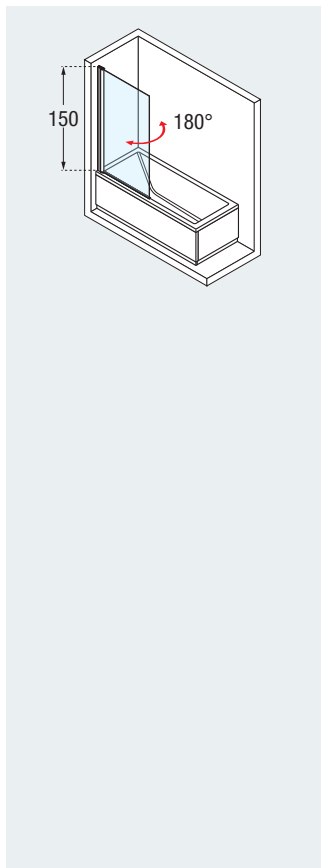

Dimensions	Code	Glass		Profile type / Price		
		1	2	A	B	K
		Clear	Aqua	White	Silver	Chrome
70 x 150 H	AURORAN 1 70-	●	●	£ 164	£ 173	£ 173
75 x 150 H	AURORAN 1 75-	●	●	£ 171	£ 181	£ 181
80 x 150 H	AURORAN 1 80-	●	●	£ 180	£ 189	£ 189
85 x 150 H	AURORAN 1 85-	●	●	£ 189	£ 198	£ 198
L 45 ↔ 100 x H 100 ↓ 170	SPECIAL AURORAN 1 SP			£ 236	£ 248	£ 248

HOW TO CHOOSE YOUR PRODUCT USING THE CODES:

AURORAN170-1A

=

AURORAN170-

+

1

+

A

● **OBSCURE GLASS ONLY STOCKED IN CHROME FRAME**

● **IN STOCK UK**

(Other products) please check availability