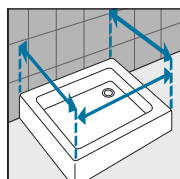

HOW TO TAKE THE MEASUREMENTS

Take the measurements from wall to the external edge of the shower tray. Dimensions must be taken once the walls are finished and tiled, according to the above drawings.