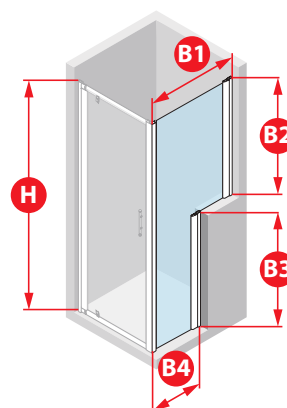

RIGHT VERSION

MIN ↔ MAX DIMENSIONS

B1	60 ↔ 99	____
B2	30 ↔ 185	____
B3		____
B4	20 ↔ 90	____
H	140 ↔ 200	____

For further information regarding the feasibility of special sizes, please contact your sales office or check on:
<http://store.novellini.com>