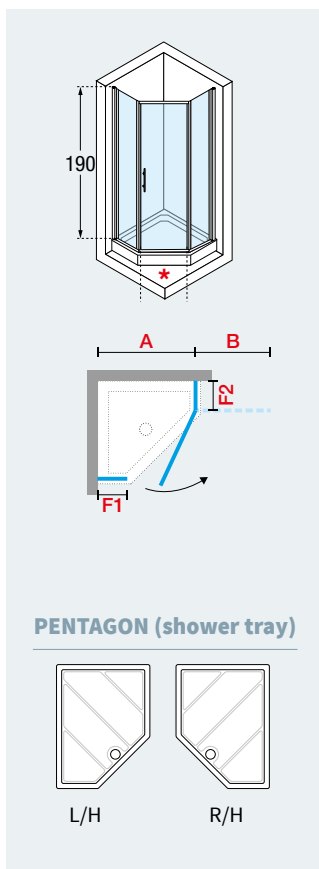

LUNES PENTAGONAL PG

190 cm

5 mm door

4 mm fixed panel

3 cm

p. 25

PENTAGONAL SHOWER ENCLOSURE,
1 PIVOT DOOR + 2 FIXED PANELS

Dimensions					Code	Glass			Profile type / Price		
Actual dimensions		Access	Projection			1	3	5	D	B	K
A	F1	F2	*	B		Clear	Obscure	Esprit printing	White	Silver	Chrome

SYMETRICAL VERSION

88,5 ↔ 91,5	40	40	43	40	LUNES PG 90-				£ 540	£ 567	£ 618
98,5 ↔ 101,5	50	50	43	40	LUNES PG 100-				£ 569	£ 596	£ 647

OFFSET VERSIONS

88,5 ↔ 91,5 x 118,5 ↔ 121,5	70	40	43	40	LUNES PG 120-				£ 603	£ 632	£ 682
88,5 ↔ 91,5 x 138,5 ↔ 141,5	90	40	43	40	LUNES PG 140-				£ 626	£ 652	£ 704

HOW TO CHOOSE YOUR PRODUCT USING THE CODES:

LUNESPG90-1D

=

LUNESPG90-

+

1

+

D