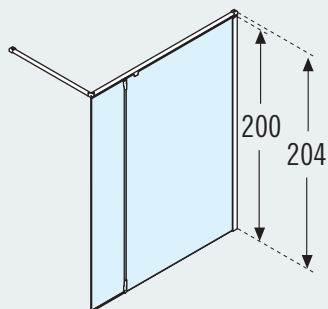

1 KUADRA H + 2 KUADRA HA