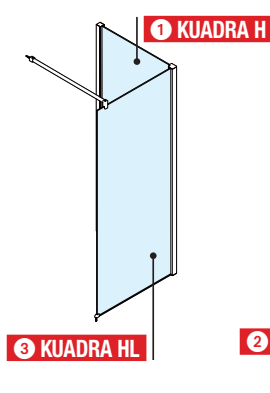

KUADRA HL

FIXED DEFLECTOR

(8mm Glass)

1 KUADRA H

Dimensions		Code	Glass	Profile type Price	Mirror	Profile type Price
Size	Actual dimension		1	K	76	K
			Clear	Chrome	SPY	Chrome
30	27 ↔ 30	KUAD H 30-	●	£ 298	●	£ 400
40	37 ↔ 40	KUAD H 40-	●	£ 298	●	£ 429
50	47 ↔ 50	KUAD H 50-	●	£ 353	●	£ 502
60	57 ↔ 60	KUAD H 60-	●	£ 353	●	£ 502
70	67 ↔ 70	KUAD H 70-	●	£ 406	●	£ 554
75	72 ↔ 75	KUAD H 75-	●	£ 406	●	£ 554
80	77 ↔ 80	KUAD H 80-	●	£ 461	●	£ 627
90	87 ↔ 90	KUAD H 90-	●	£ 461	●	£ 627
100	97 ↔ 100	KUAD H 100-	●	£ 461	●	£ 627
110	107 ↔ 110	KUAD H 110-	●	£ 514	●	£ 679
120	117 ↔ 120	KUAD H 120-	●	£ 514	●	£ 679
130	127 ↔ 130	KUAD H 130-	●	£ 569		
140	137 ↔ 140	KUAD H 140-	●	£ 569		
150	147 ↔ 150	KUAD H 150-	●	£ 623		
160	157 ↔ 160	KUAD H 160-	●	£ 623		
35 ↔ 97 180 ↓ 220		SPECIAL		£ 546		
97 ↔ 180 180 ↓ 220		KUADHSP		£ 763		

HOW TO CHOOSE YOUR PRODUCT USING THE CODES:

KUADH30-1K = **KUADH30-** + **1** + **K**

Reversible

2 KUADRA HL

		1	K
		Clear	Chrome
15	KUAD HL 15-	●	£ 124
30	KUAD HL 30-	●	£ 137
40	KUAD HL 40-	●	£ 152

3 KUADRA HL

		1	K
		Clear	Chrome
68	KUAD HL 70-	●	£ 347
78	KUAD HL 80-	●	£ 362
88	KUAD HL 90-	●	£ 377
98	KUAD HL 100-	●	£ 393
118	KUAD HL 120-	●	£ 423
138	KUAD HL 140-		£ 453
158	KUAD HL 160-		£ 483

KUADHL15-1K = **KUADHL15-** + **1** + **K**

KUADRA H6

KUADRA H7

KUADRA H8

KUADRA H9

KUADRA H10