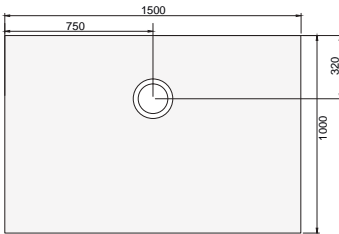

Size:	1500 x 1000mm
Code:	QKIT7G1 ...G3
£ (Ex VAT):	424.00 451.00