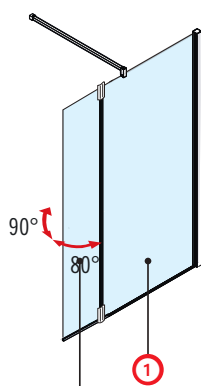

KUADRA H+HA SHOWER PANEL + FLIPPER PANEL (8mm glass)

Build up your own KUADRA H2 by selecting two codes:

KUADRA H + KUADRA HA PIVOTING SECTION

200 cm 8 mm 3 cm

1 KUADRA H

Dimensions		Code	Glass	Profile type Price	Mirror	Profile type Price
Size	Actual dimension		1	K	76	K
A			Clear	Chrome	SPY	Chrome
30	27 ↔ 30	KUAD H 30-	●	£ 298	●	£ 400
40	37 ↔ 40	KUAD H 40-	●	£ 298	●	£ 429
50	47 ↔ 50	KUAD H 50-	●	£ 353	●	£ 502
60	57 ↔ 60	KUAD H 60-	●	£ 353	●	£ 502
70	67 ↔ 70	KUAD H 70-	●	£ 406	●	£ 554
75	72 ↔ 75	KUAD H 75-	●	£ 406	●	£ 554
80	77 ↔ 80	KUAD H 80-	●	£ 461	●	£ 627
90	87 ↔ 90	KUAD H 90-	●	£ 461	●	£ 627
100	97 ↔ 100	KUAD H 100-	●	£ 461	●	£ 627
110	107 ↔ 110	KUAD H 110-	●	£ 514	●	£ 679
120	117 ↔ 120	KUAD H 120-	●	£ 514	●	£ 679
130	127 ↔ 130	KUAD H 130-	●	£ 569		
140	137 ↔ 140	KUAD H 140-	●	£ 569		
150	147 ↔ 150	KUAD H 150-	●	£ 623		
160	157 ↔ 160	KUAD H 160-	●	£ 623		
35 ↔ 97 180 ↓ 220		SPECIAL		£ 546		
97 ↔ 180 180 ↓ 220		KUADHSP		£ 763		

2 KUADRA HA PIVOTING SECTION

		1	K		
		Clear	Chrome		
37	KUAD HA 37-	●	£ 106	-	-

HOW TO CHOOSE YOUR PRODUCT USING THE CODES:

KUADH30-1K = KUADH30- + 1 + K

Support bar of max 100 cm is standard

Support bar of 150 cm is optional (see page 152)

Visit www.novellini.co.uk for the full list of models and options

● UK stock line