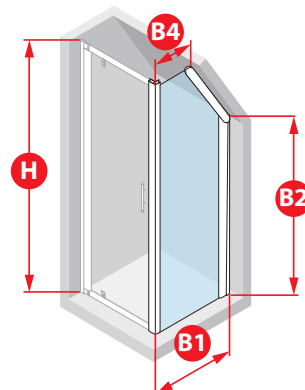

RIGHT VERSION

	MIN ↔ MAX	DIMENSIONS
B1	60 ↔ 96	____
B2	130 ↔ 183	____
B4	10 ↔ 95,9	____
H	200	____

For further information regarding the feasibility of special sizes, please contact your sales office or check on: <http://store.novellini.com>