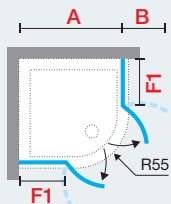

COLLECTION *Elysium*

200 cm

8 mm

2,5 cm

p. 131

QUADRANT SHOWER ENCLOSURE, 2 HINGED DOORS + 2 FIXED PANELS

FRAMELESS

SEMI FRAMED