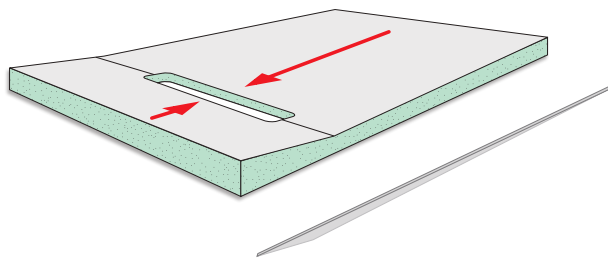

For full details of Waterproofing for timber floors see page 197

Timber Floor - Duo Deck

Duo Deck (with 2-way fall)

The Duo Deck - 2 way fall

Features of a Duo Deck

- Two-way fall suited to large format tiles
- Designed for timber floors
- Lifetime Guarantee
- 22mm depth
- 9 Pre-formed sizes
- Flow rate up to 41 L/min
- Easily trimmed (up to 50mm from any side)