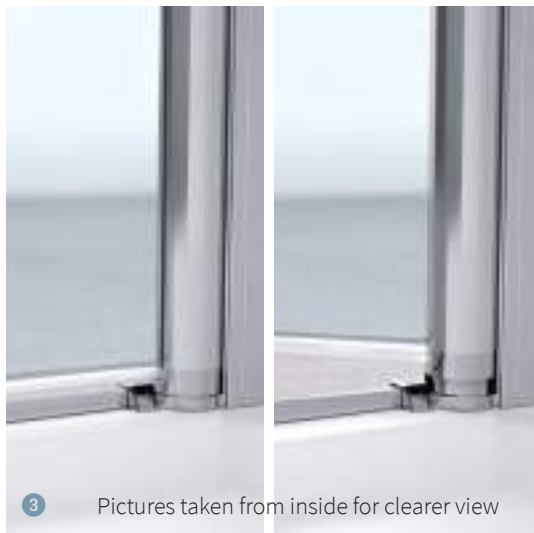

YOUNG

The perfect choice when creating your new bathroom, Stylish, Practical and Engineered to last. Suitable for both Tray and Wetroom installations. Young doors open inwards as well as outwards, enabling you to fold the shower enclosure back when not in use - great for saving space in smaller wetrooms.

- ① Adapt for tray "Standard tray installation"
- ② Deeper seal available to order as extra for wet-room tiled floor situation (see page 53 for details)
- ③ Rise and fall metal hinges for water management and quality movement
- ④ Soft close power shower magnets

TREATMENT

CRYSTAL CLEAR TREATMENT
Leaves glass easy to clean.
Does not support the growth of bacteria and scale.
Only on clear glass

PVD CHROME FINISH
Zero emission production integrated cycle,
100% environmentally friendly.
Antiscale, antibacterial, durable and long lasting shine.