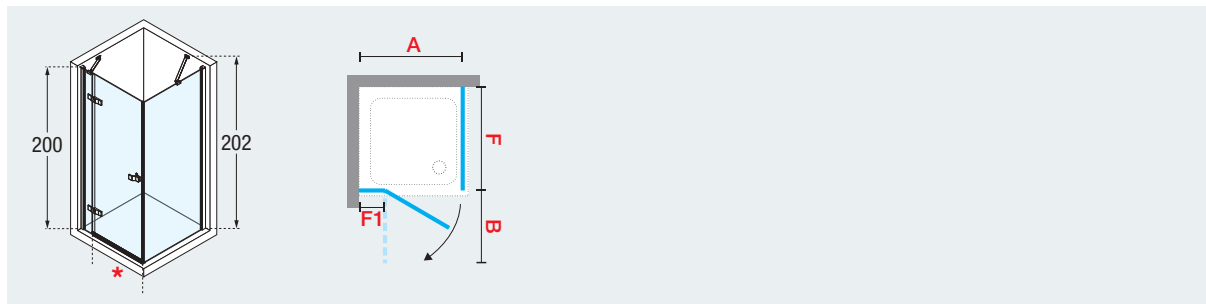

CORNER SOLUTION 1 HINGED DOOR WITH FIXED PANEL ON LINE + FIXED SIDE PANEL

Dimensions							Code	Left S-	Right D-	Glass 1	Profile type Price K
Size	Actual dimensions	Fixed panels	Access		Projection						
			min	max	min	max					

GALA 1 - SEMI FRAMED

DOOR										Clear	Chrome
	A	F1	*	B							
80	76 ↔ 78,5	18	51	54	54	57	GALA1 G 80				£ 612
90	86 ↔ 88,5	18	61	64	64	67	GALA1 G 90				£ 663
100	96 ↔ 98,5	18	71	74	74	77	GALA1 G 100				£ 714
110	106 ↔ 108,5	18	81	84	84	87	GALA1 G 110				£ 765
120	116 ↔ 118,5	28	81	84	84	87	GALA1 G 120				£ 816
H 150 ↓ 210 L 76 ↔ 120							SPECIAL	GALA1 G SP			£ 1.318

SIDE PANEL

DOOR										Clear	Chrome
	F										
70	66 ↔ 68,5	-	-	-	-	-	GALA1 F 70-				£ 366
75	71 ↔ 73,5	-	-	-	-	-	GALA1 F 75-				£ 383
80	76 ↔ 78,5	-	-	-	-	-	GALA1 F 80-				£ 400
90	86 ↔ 88,5	-	-	-	-	-	GALA1 F 90-				£ 417
100	96 ↔ 98,5	-	-	-	-	-	GALA1 F 100-				£ 434
110	106 ↔ 108,5	-	-	-	-	-	GALA1 F 110-				£ 451
120	116 ↔ 118,5	-	-	-	-	-	GALA1 F 120-				£ 468
H 150 ↓ 210 L 26 ↔ 121							SPECIAL	GALA1 F SP			£ 527

GALA 2 - FRAMELESS

DOOR										Clear	Chrome
	A	F1	*	B							
80	76 ↔ 78,5	18	51	54	54	57	GALA2 G 80				£ 689
90	86 ↔ 88,5	18	61	64	64	67	GALA2 G 90				£ 748
100	96 ↔ 98,5	18	71	74	74	77	GALA2 G 100				£ 808
110	106 ↔ 108,5	18	81	84	84	87	GALA2 G 110				£ 859
120	116 ↔ 118,5	28	81	84	84	87	GALA2 G 120				£ 918
H 150 ↓ 210 L 76 ↔ 120							SPECIAL	GALA2 G SP			£ 1.479

SIDE PANEL

DOOR										Clear	Chrome
	F										
70	68 ↔ 68,5	-	-	-	-	-	GALA2 F 70-				£ 417
75	73 ↔ 73,5	-	-	-	-	-	GALA2 F 75-				£ 434
80	78 ↔ 78,5	-	-	-	-	-	GALA2 F 80-				£ 451
90	88 ↔ 88,5	-	-	-	-	-	GALA2 F 90-				£ 468
100	98 ↔ 98,5	-	-	-	-	-	GALA2 F 100-				£ 493
110	108 ↔ 108,5	-	-	-	-	-	GALA2 F 110-				£ 510
120	118 ↔ 118,5	-	-	-	-	-	GALA2 F 120-				£ 527
H 150 ↓ 210 L 26 ↔ 121							SPECIAL	GALA2 F SP			£ 595

HOW TO CHOOSE YOUR PRODUCT USING THE CODES:

CAUTION: Due to the nature of the uncompromising frameless design on this product, the shower head must not be positioned so that the shower sprays directly on to the glass.

MADE TO ORDER ONLY