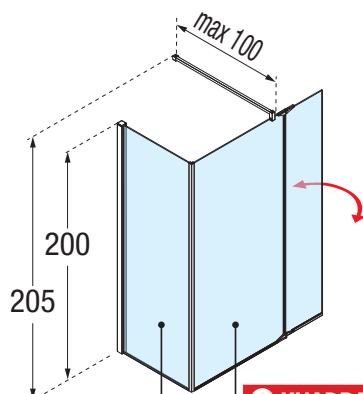

KUADRA H2 SHOWER PANEL & INTEGRATED FLIPPER (8mm glass)

CAN ONLY BE COMBINED WITH **KUADRA F** SIDE PANEL

200 cm 8 mm 3 cm

KUADRA F

1 KUADRA H2

1 KUADRA H2

| Dimensions | | Code | Glass | Profile type / Price |
|--------------|--------------------------------|--------------------|-------|----------------------|
| Size | Shower enclosure adjustability | | 1 | K |
| A + B | | | Clear | Chrome |
| 105 | (68 ↔ 71) + 37 | KUAD H2 68- | ● | £ 486 |
| 115 | (78 ↔ 81) + 37 | KUAD H2 78- | ● | £ 539 |
| 125 | (88 ↔ 91) + 37 | KUAD H2 88- | ● | £ 539 |
| 135 | (98 ↔ 101) + 37 | KUAD H2 98- | ● | £ 539 |