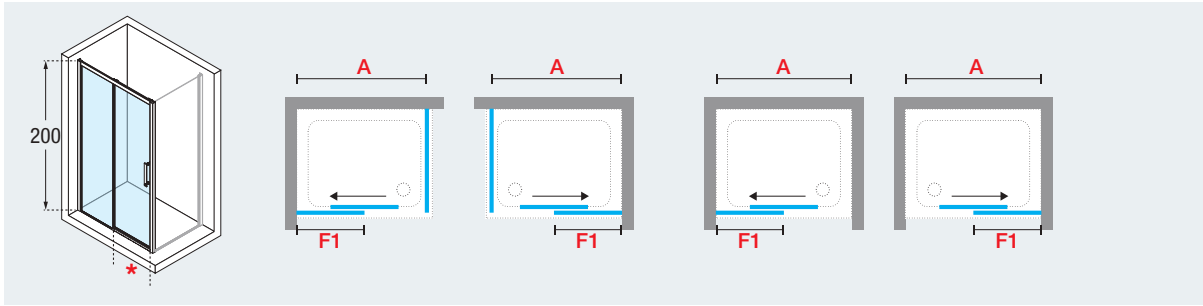

SHOWER DOOR, 1 SLIDING DOOR + 1 FIXED PANEL IN LINE
for recess installation or combined with a lateral side panel ROSE F

| Dimensions | | | | Code | Left | Right | Glass | | Profile type / Price | |
|------------|-------------------|-------------|--------|--------------------|------|-------|-------|-------|----------------------|--------|
| Size | Actual dimensions | Fixed panel | Access | | S- | D- | 1 | 4 | B | K |
| A | | F1 | * | | | | Clear | Satin | Silver | Chrome |
| 100 | 96 ↔ 102 | 44 | 37,5 | ROSE 2P 96 | | | • | | £ 523 | £ 523 |
| 120 | 114 ↔ 120 | 53 | 46 | ROSE 2P 114 | | | • | | £ 523 | £ 523 |
| 130 | 126 ↔ 132 | 59 | 52 | ROSE 2P 126 | | | • | | £ 539 | £ 539 |
| 140 | 136 ↔ 142 | 64 | 57 | ROSE 2P 136 | | | • | | £ 574 | £ 574 |
| 150 | 146 ↔ 152 | 69 | 62 | ROSE 2P 146 | | | • | | £ 593 | £ 593 |
| 160 | 156 ↔ 162 | 79 | 62 | ROSE 2P 156 | | | • | | £ 628 | £ 628 |
| 170 | 166 ↔ 172 | 89 | 62 | ROSE 2P 166 | | | • | | £ 645 | £ 645 |