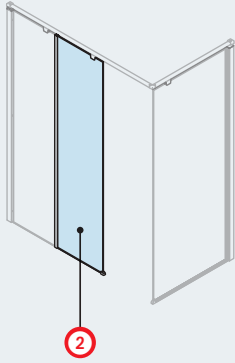

2 KUADRA H ADDITIONAL PANEL

Dimensions	Code	Glass	Profile type Price	Mirror	Profile type Price
		1	K	76	K
		Clear	Chrome	SPY	Chrome
39	KUAD H P 40-		£ 272		£ 391
49	KUAD H P 50-		£ 323		£ 442
59	KUAD H P 60-		£ 366		£ 485
69	KUAD H P 70-		£ 366		
79	KUAD H P 80-		£ 366		
89	KUAD H P 90-		£ 413		

HOW TO CHOOSE YOUR PRODUCT USING THE CODES:

KUADHP40-1K

=

KUADHP40-

+

1

+

K