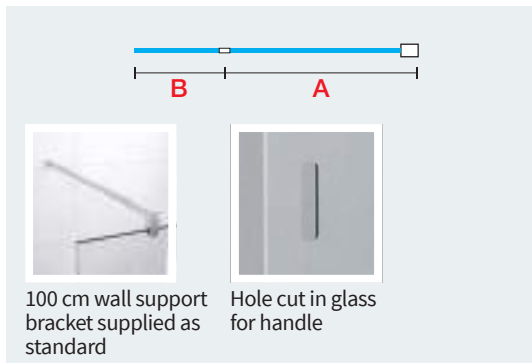

KUADRA H2 SHOWER PANEL & INTEGRATED FLIPPER (8mm glass)

CAN ONLY BE COMBINED WITH **KUADRA F** SIDE PANEL

200 cm 8 mm 3 cm

KUADRA F

1 KUADRA H2

1 KUADRA H2

Dimensions		Code	Glass	Profile type / Price
Size	Shower enclosure adjustability		1	K
A + B			Clear	Chrome
105	(68 ↔ 71) + 37	KUAD H2 68-	●	£ 486
115	(78 ↔ 81) + 37	KUAD H2 78-	●	£ 539
125	(88 ↔ 91) + 37	KUAD H2 88-	●	£ 539
135	(98 ↔ 101) + 37	KUAD H2 98-	●	£ 539

HOW TO CHOOSE YOUR PRODUCT USING THE CODES:

KUADH268-1K = **KUADH268-** + **1** + **K**

KUADRA F

		1	K
		Clear	Chrome
65 ↔ 68	KUAD F 66-	●	£ 347
68 ↔ 71	KUAD F 69-	●	£ 362
71 ↔ 74	KUAD F 72-	●	£ 377
74 ↔ 77	KUAD F 75-	●	£ 393
77 ↔ 80	KUAD F 78-	●	£ 407
80 ↔ 83	KUAD F 81-	●	£ 423
83 ↔ 86	KUAD F 84-	●	£ 438
86 ↔ 89	KUAD F 87-	●	£ 453
89 ↔ 92	KUAD F 90-	●	£ 468
93 ↔ 95	KUAD F 93-	●	£ 484
95 ↔ 98	KUAD F 96-	●	£ 498
98 ↔ 101	KUAD F 99-	●	£ 513

HOW TO CHOOSE YOUR PRODUCT USING THE CODES:

KUADF66-1K = **KUADF66-** + **1** + **K**

Visit www.novellini.co.uk for the full list of models and options

● UK stock line