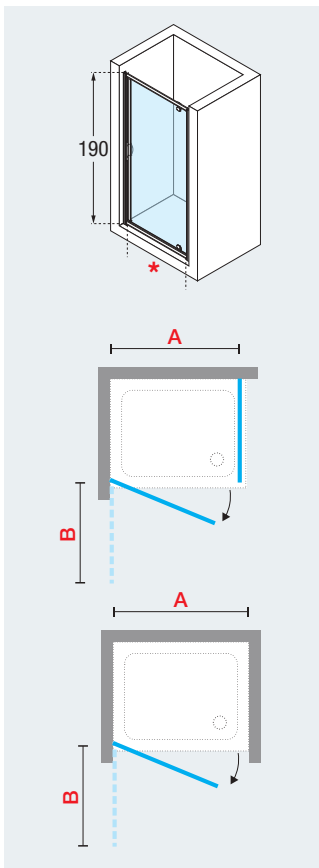

LUNES G - PIVOT

190 cm
5 mm
6 cm
p. 25

PIVOT SHOWER DOOR

for recess installation or combined with 1 or 2 side panels LUNES F

Dimensions				Code	Glass			Profile type / Price		
Size	Actual dimensions	Access	Projection		1	3	5	D	B	K
	A	*	B		Clear	Obscure	Esprit printing	White	Silver	Chrome
STANDARD										
70	66 ↔ 72	43	40	LUNES G 66-	●	●	▨	£ 227	£ 239	£ 256
76/80	72 ↔ 78	49	46	LUNES G 72-	●	●	▨	£ 232	£ 245	£ 261
80	78 ↔ 84	55	52	LUNES G 78-	●	●	▨	£ 239	£ 250	£ 266
90	84 ↔ 90	61	58	LUNES G 84-	●	●	▨	£ 246	£ 257	£ 274
100	96 ↔ 102	73	70	LUNES G 96-	●	●	▨	£ 253	£ 264	£ 280
OTHER SIZES										
	60 ↔ 66	37	34	LUNES G 60-	●	●	▨	£ 221	£ 232	£ 249
	90 ↔ 96	67	64	LUNES G 90-	●	●	▨	£ 253	£ 264	£ 280
H 160 ↓ 200				SPECIAL LUNES G SP			-	£ 359	£ 371	£ 399

HOW TO CHOOSE YOUR PRODUCT USING THE CODES:

LUNESG60-1D

=

LUNESG60-

+

1

+

D

DOOR ONLY. SEE PAGE 18 FOR RETURN PANEL
● OBSCURE ONLY STOCKED IN CHROME FRAME

● IN STOCK UK
(Other products) please check availability