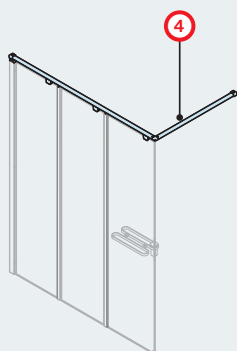

2

3

4

2 KUADRA H ADDITIONAL PANEL

Dimensions	Code	Glass	Profile type Price	Mirror	Profile type Price
		1	K	76	K
		Clear	Chrome	SPY	Chrome
39	KUAD H P 40-		£ 272		£ 391
49	KUAD H P 50-		£ 323		£ 442
59	KUAD H P 60-		£ 366		£ 485
69	KUAD H P 70-		£ 366	-	-
79	KUAD H P 80-		£ 366	-	-
89	KUAD H P 90-	£ 413	-	-	

HOW TO CHOOSE YOUR PRODUCT USING THE CODES:

KUADHP40-1K

=

KUADHP40-

+

1

+

K

3 KUADRA H ADDITIONAL PANEL WITH TOWEL RAIL AND SHOWER CADDY

Dimensions	Code	Glass	Profile type Price
		1	K
		Clear	Chrome
39	* KUAD H P B 40-		£ 570
49	* KUAD H P B 50-		£ 621
59	* KUAD H P B 60-		£ 663
69	* KUAD H P B 70-		£ 663
79	● KUAD H P B 80-		£ 663
89	● KUAD H P B 90-	£ 710	

HOW TO CHOOSE YOUR PRODUCT USING THE CODES:

KUADHPB40-1K

=

KUADHPB40-

+

1

+

K

SHOWER CADDY

* **WIDTH 38 CM**
for HPB glass panels 40, 50, 60, 70

● **WIDTH 58 CM**
for HPB glass panels 80 and 90

4 EVO FIXING SYSTEM

- 1 front bar of max 180 cm
- 1 side bar of max 120 cm
- 2 clamps
- 1 corner piece

cod. **KUADHSF-B**
SILVER £ 162

cod. **KUADHSF-K**
CHROME £ 162

Example as to how to order KUADRA H11:

1 KUADRA H	KUADH30-1K	+
2 KUADRA H ADDITIONAL PANEL	KUADHP40-1K	+
3 KUADRA H ADDITIONAL PANEL WITH TOWEL RAIL AND SHOWER CADDY	KUADHPB40-1K	+
4 EVO FIXING SYSTEM	KUADHSF-K