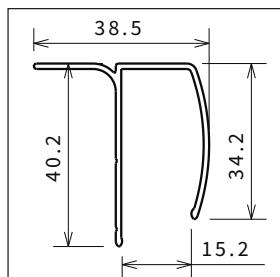

Standard profile
P01HAPST-A
P01HAPST-B
P01HAPST-K