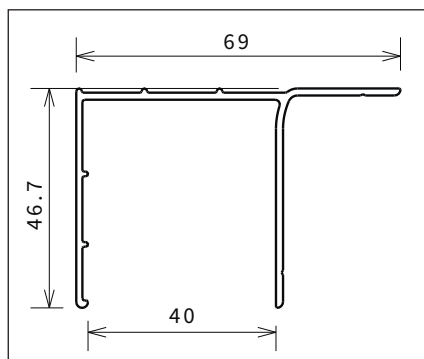

Standard profile
COD. P01KUM02ST-A
P01KUM02ST-B
P01KUM02ST-K

For more information about profiles, see page 405