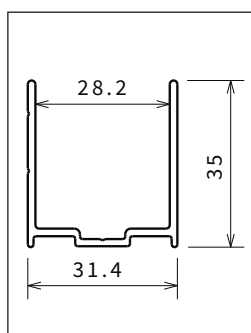

OVERALL DIMENSIONS FIXING PROFILES

Standard profile

Height	Profile	Code
1984	Silver	P01BNMOBST-B
	Chrome	P01BNMOBST-K
	Gold	P01BNMOBST-O
2000 (hinge profile)	Silver	P01BNMOAST-B
	Chrome	P01BNMOAST-K
	Gold	P01BNMOAST-O