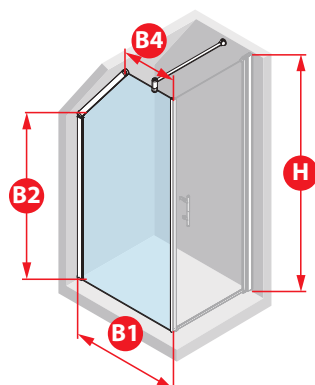

LEFT VERSION