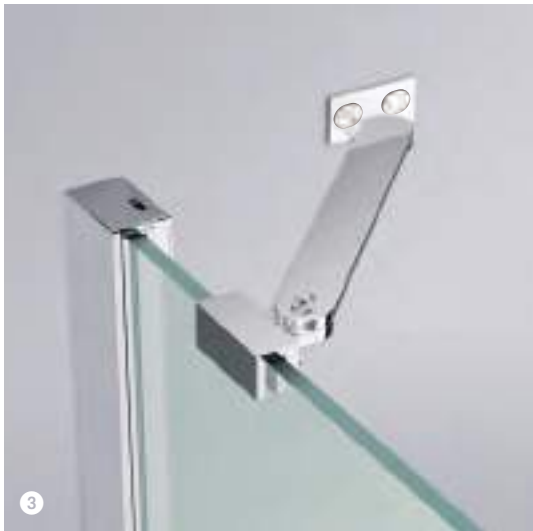

GO

Go panels have an attractive, clean-line design, suitable for wet floor solutions and equally well suited to shower tray installations. They are designed for distinctive bathroom interiors, which require greater scope than that provided by conventional products, and yet are simple to install, operate and maintain.

1. 1 Strong anchor fixings for safety 2 Safety glass to the highest European standard UNI EN 14428
   3 Strong robust components engineered to the highest standards 4 Handle options for ease of use

TREATMENT

CRYSTAL CLEAR TREATMENT
Leaves glass easy to clean.
Does not support the growth
of bacteria and scale.
Only on clear glass

PVD CHROME FINISH
Zero emission production
integrated cycle,
100% environmentally friendly.
Antiscale, antibacterial, durable
and long lasting shine.