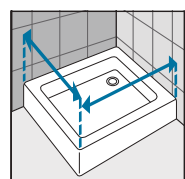

HOW TO TAKE THE MEASUREMENTS

Take the measurements from wall to the external edge of the shower tray. Dimensions must be taken once the walls are finished and tiled, according to the above drawings.