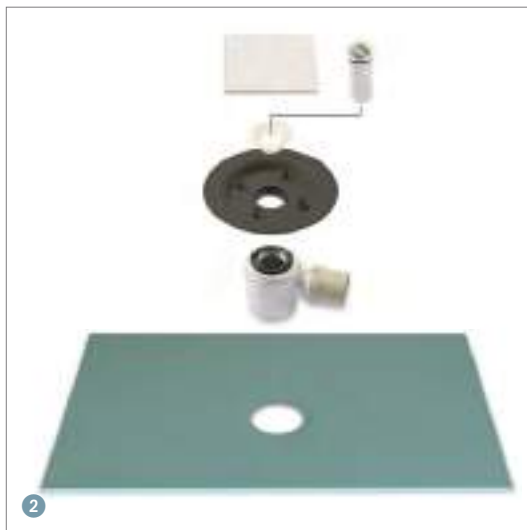

EFFECTIVE AND INVISIBLE

Shower Space Wetroom Floor Drainage and Waterproofing System - for stylish barrier free showering

- 1 Modern design perfect for large tiles.
- 2 Quattro deck: four way drain and trap.
- 3 360° rotation for easy installation in every condition.
- 4 Height adjustable 67mm - 110mm linear drain