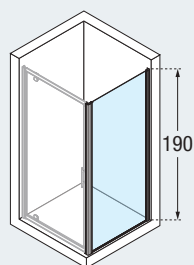

PENTAGON (shower tray) - WASTE & TRAP INCLUDED

| Measurements (cm) | Code | Height | Rim | Kg | Price |
|-------------------|-----------------------|--------|------|----|-------|
| white | | | | | |
| 90 x 90 | NO90P-30 | cm 11 | cm 6 | 38 | £ 186 |
| 100 x 100 | NO100P-30 | cm 11 | cm 6 | 52 | £ 239 |
| 90 x 120 left | PEN90120L-30 | cm 8 | cm 6 | 53 | £ 268 |
| 90 x 120 right | PEN90120R-30 | cm 8 | cm 6 | 53 | £ 268 |
| 90 x 140 left | * PEN90140L-30 | cm 11 | cm 6 | 63 | £ 315 |
| 90 x 140 right | * PEN90140R-30 | cm 11 | cm 6 | 63 | £ 315 |

* twin wastes.

LUNES F - SIDE PANEL

190 cm

4 mm

6 cm

p. 25

SIDE PANEL FOR LUNES SHOWER DOORS

| Dimensions | | Code | Glass | | | Profile type / Price | | |
|--------------------|-------------------|--------------------|-------|---------|-----------------|----------------------|--------|--------|
| Size | Actual dimensions | | 1 | 3 | 5 | D | B | K |
| F | | | Clear | Obscure | Esprit printing | White | Silver | Chrome |
| 70 | 66 ↔ 72 | LUNES F 66- | ● | ● | ▨ | £ 191 | £ 201 | £ 218 |
| 76/80 | 72 ↔ 78 | LUNES F 72- | ● | ● | ▨ | £ 198 | £ 209 | £ 224 |
| 90 | 84 ↔ 90 | LUNES F 84- | ● | ● | ▨ | £ 217 | £ 227 | £ 240 |
| 100 | 96 ↔ 102 | LUNES F 96- | ● | ● | ▨ | £ 235 | £ 246 | £ 260 |
| OTHER SIZES | | | | | | | | |
| | 78 ↔ 84 | LUNES F 78- | ● | ● | ▨ | £ 204 | £ 216 | £ 231 |
| | 90 ↔ 96 | LUNES F 90- | ● | ● | ▨ | £ 228 | £ 239 | £ 254 |