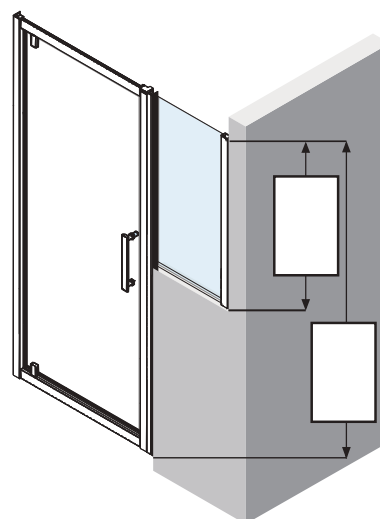

6 cm

SIDE PANEL IN LINE, SPECIAL WIDTH AND HEIGHT

| Dimensions | Code | Glass | | Profile type / Price | |
|--------------------------|-------------------|-------|-------|----------------------|--------|
| | | 1 | 4 | B | K |
| | | Clear | Satin | Silver | Chrome |
| L 20 ↔ 100 H 50 ↓ 200 | ROSE F5 SP | | | £ 487 | £ 487 |