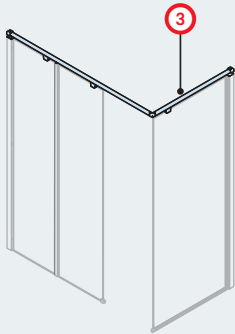

2 KUADRA H ADDITIONAL PANEL

Dimensions	Code	Glass	Profile type Price	Mirror	Profile type Price
		1	K	76	K
		Clear	Chrome	SPY	Chrome
39	KUAD H P 40-		£ 272		£ 391
49	KUAD H P 50-		£ 323		£ 442
59	KUAD H P 60-		£ 366		£ 485
69	KUAD H P 70-		£ 366		
79	KUAD H P 80-		£ 366		
89	KUAD H P 90-		£ 413		

HOW TO CHOOSE YOUR PRODUCT USING THE CODES:

KUADHP40-1K

=

KUADHP40-

+

1

+

K