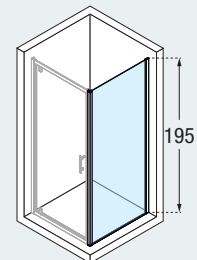

195 cm

6 mm

3 cm

p. 70

SIDE PANEL FOR ZEPHYROS SHOWER DOORS

| Dimensions | | Code | Glass | | Profile type / Price | | | |
|------------|-------------------|------|-------|----|----------------------|---|---|---|
| Size | Actual dimensions | | 1 | 54 | B | K | X | H |