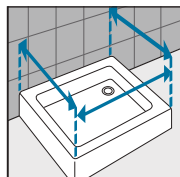

HOW TO TAKE THE MEASUREMENTS

Take the measurements from wall to the external edge of the shower tray. Dimensions must be taken once the walls are finished and tiled, according to the above drawings.