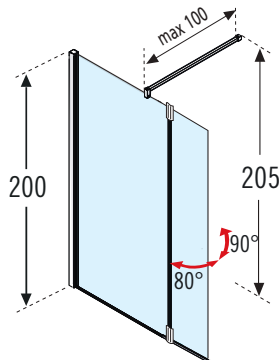

KUADRA H2 SHOWER PANEL & INTEGRATED FLIPPER (8mm glass)

CAN ONLY BE COMBINED WITH **KUADRA F** SIDE PANEL

200 cm 8 mm 3 cm

KUADRA F

1 KUADRA H2

1 KUADRA H2

| Dimensions | | Code | Glass | Profile type / Price |
|--------------|--------------------------------|--------------------|-------|----------------------|
| Size | Shower enclosure adjustability | | 1 | K |
| A + B | | | Clear | Chrome |
| 105 | (68 ↔ 71) + 37 | KUAD H2 68- | ● | £ 486 |
| 115 | (78 ↔ 81) + 37 | KUAD H2 78- | ● | £ 539 |
| 125 | (88 ↔ 91) + 37 | KUAD H2 88- | ● | £ 539 |
| 135 | (98 ↔ 101) + 37 | KUAD H2 98- | ● | £ 539 |