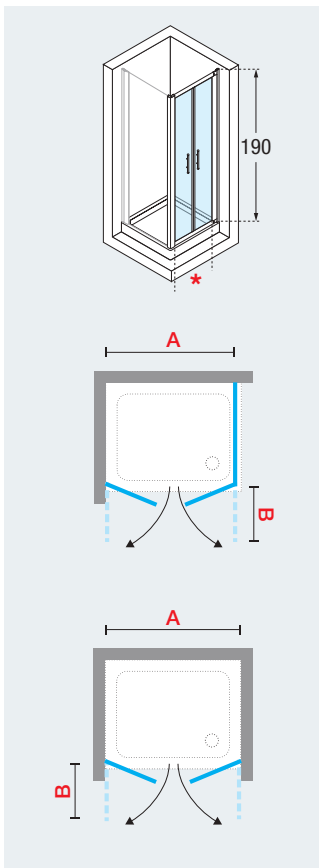

HOW TO CHOOSE YOUR PRODUCT USING THE CODES:

LUNESGF96-1D = LUNESGF96- + 1 + D

DOOR ONLY. SEE PAGE 18 FOR RETURN PANEL

● **IN STOCK UK**
(Other products) please check availability

LUNES B - SALOON

190 cm

5 mm

6 cm

p. 25

SALOON-TYPE SHOWER DOOR

for recess installation or combined with 1 or 2 side panels LUNES F

| Dimensions | | | | Code | Glass | | | Profile type / Price | | |
|--------------------|-------------------|--------|------------|---------------------|-------|---------|-----------------|----------------------|--------|--------|
| Size | Actual dimensions | Access | Projection | | 1 | 3 | 5 | D | B | K |
| A | | * | B | | Clear | Obscure | Esprit printing | White | Silver | Chrome |
| STANDARD | | | | | | | | | | |
| 70 | 66 ↔ 72 | 49 | 20 | LUNES B 66- | | | | £ 320 | £ 336 | £ 370 |
| 76/80 | 72 ↔ 78 | 55 | 23 | LUNES B 72- | | | | £ 333 | £ 350 | £ 383 |
| 80 | 78 ↔ 84 | 61 | 26 | LUNES B 78- | | | | £ 345 | £ 362 | £ 395 |
| 90 | 84 ↔ 90 | 67 | 29 | LUNES B 84- | | | | £ 359 | £ 375 | £ 407 |
| 100 | 96 ↔ 102 | 79 | 35 | LUNES B 96- | | | | £ 379 | £ 395 | £ 428 |
| 120 | 114 ↔ 120 | 97 | 44 | LUNES B 114- | | | | £ 410 | £ 428 | £ 460 |
| OTHER SIZES | | | | | | | | | | |
| | 60 ↔ 66 | 43 | 17 | LUNES B 60- | | | | £ 307 | £ 324 | £ 358 |
| | 90 ↔ 96 | 73 | 32 | LUNES B 90- | | | | £ 369 | £ 388 | £ 421 |
| | 102 ↔ 108 | 85 | 38 | LUNES B 102- | | | | £ 386 | £ 403 | £ 434 |
| | 108 ↔ 114 | 91 | 41 | LUNES B 108- | | | | £ 399 | £ 416 | £ 448 |
| H 158 ↓ 200 | SPECIAL | | | LUNES B SP | | | - | £ 403 | £ 422 | £ 464 |