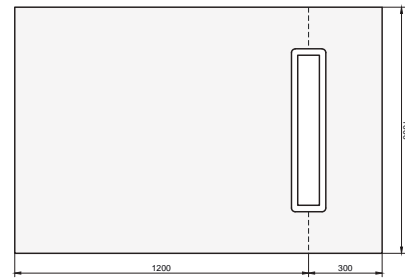

Size:	1500 x 1000mm
Code:	DUOKIT9G1 ...G3
£ (Ex VAT):	650.00 699.00