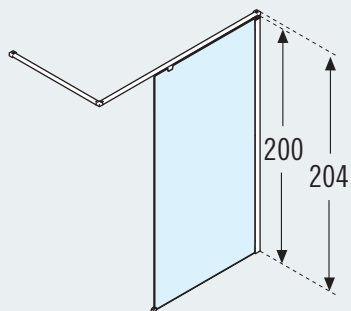

KUADRA H - SHOWER PANEL (8mm glass) with Optional extra Evo System

KUADRA H + EVO

1 KUADRA H

EVO FIXING SYSTEM (OPTIONAL EXTRA)

- 1 front bar of max 180 cm
- 1 side bar of max 120 cm
- 2 clamps
- 1 corner piece

cod. **KUADHSF-B**
SILVER £ 162

cod. **KUADHSF-K**
CHROME £ 162

EXAMPLE CODE:

KUADH60-1B

KUADHSF-B