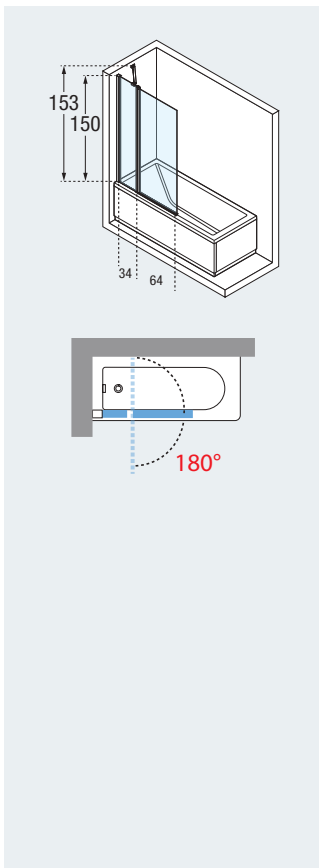

Dimensions	Code	Glass	Profile type / Price	
			B	K
98 x 150	Y2 3V 100-	1	B	K
		Clear	Silver	Chrome
		●	£ 306	£ 340

HOW TO CHOOSE YOUR PRODUCT USING THE CODES:

Y23V100-1B = Y23V100- + 1 + B

● IN STOCK UK
(Other products) please check availability