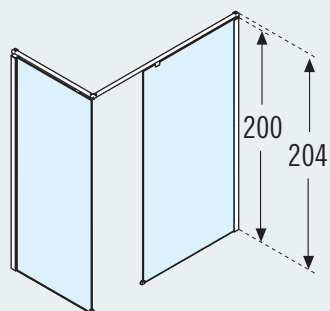

● UK stock line

KUADRA **H+H** - 2 SHOWER PANEL (8mm glass) with Optional extra Evo System

KUADRA H + EVO

1 KUADRA H + 1 KUADRA H

EVO FIXING SYSTEM (OPTIONAL EXTRA)

- 1 front bar of max 180 cm
- 1 side bar of max 120 cm
- 2 clamps
- 1 corner piece