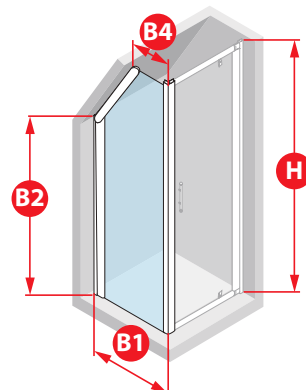

LEFT VERSION

	MIN ↔ MAX	DIMENSIONS
B1	60 ↔ 96	____
B2	130 ↔ 188,5	____
B4	10 ↔ 95,9	____
H	155 ↔ 200	____

For further information regarding the feasibility of special sizes, please contact your sales office or check on:
<http://store.novellini.com>