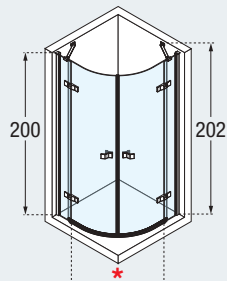

COLLECTION *Elysium*

200 cm

8 mm

2,5 cm

p. 131

QUADRANT SHOWER ENCLOSURE, 2 HINGED DOORS + 2 FIXED PANELS

FRAMELESS

SEMI FRAMED