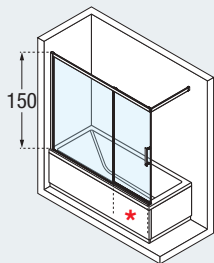

ROSE PHVB

2 PART SLIDER BATH SCREEN

COLLECTION *Ælysium*

150 cm

6 mm

3 cm

p. 172

BATHSCREEN, 1 SLIDING DOOR + 1 FIXED PANEL IN LINE

Dimensions		Code	Left	Right	Glass		Profile type / Price	
Actual dimension	Space from the tiled wall to the external edge of the bathtub		S-	D-	1	4	B	K

				Clear	Satin	Silver	Chrome
167 ↔ 170	168 ↔ 171	ROSE PHVB 167				£ 595	£ 649
177 ↔ 180	178 ↔ 181	ROSE PHVB 177				£ 613	£ 668

HOW TO CHOOSE YOUR PRODUCT USING THE CODES:
EJEMPLO DE CÓDIGO:

ROSEPHVB167S-1B = ROSEPHVB167 + S- + 1 + B

Please check availability