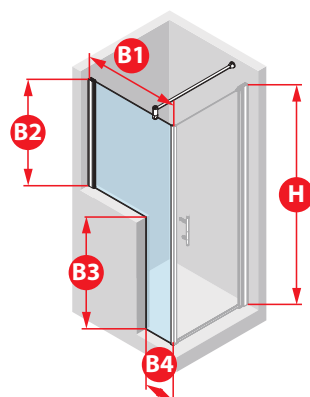

LEFT VERSION

MIN ↔ MAX DIMENSIONS

B1	38 ↔ 99	____
B2	30 ↔ 180	____
B3	-	____
B4	20 ↔ 90	____
H	140 ↔ 200	____

For further information regarding the feasibility of special sizes, please contact your sales office or check on:
<http://store.novellini.com>