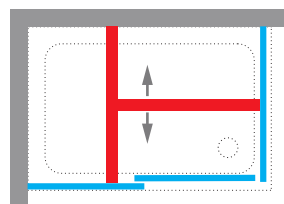

For this combination order:

1. 2 Kit 2 bars "T" combination