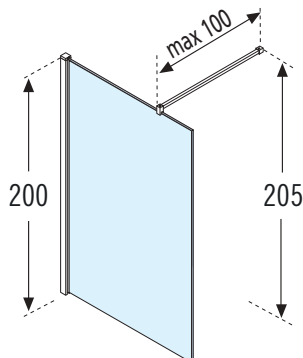

KUADRA H+EVO

KUADRA H SHOWER PANEL (8mm glass)

200 cm 8 mm 3 cm

1 KUADRA H

| Dimensions | | Code | Glass | Profile type Price | Mirror | Profile type Price |
|------------|------------------|--------------------|-------|--------------------|--------|--------------------|
| Size | Actual dimension | | 1 | K | 76 | K |
| A | | | Clear | Chrome | SPY | Chrome |
| 30 | 27 ↔ 30 | KUAD H 30- | ● | £ 298 | ● | £ 400 |
| 40 | 37 ↔ 40 | KUAD H 40- | ● | £ 298 | ● | £ 429 |
| 50 | 47 ↔ 50 | KUAD H 50- | ● | £ 353 | ● | £ 502 |
| 60 | 57 ↔ 60 | KUAD H 60- | ● | £ 353 | ● | £ 502 |
| 70 | 67 ↔ 70 | KUAD H 70- | ● | £ 406 | ● | £ 554 |
| 75 | 72 ↔ 75 | KUAD H 75- | ● | £ 406 | ● | £ 554 |
| 80 | 77 ↔ 80 | KUAD H 80- | ● | £ 461 | ● | £ 627 |
| 90 | 87 ↔ 90 | KUAD H 90- | ● | £ 461 | ● | £ 627 |
| 100 | 97 ↔ 100 | KUAD H 100- | ● | £ 461 | ● | £ 627 |
| 110 | 107 ↔ 110 | KUAD H 110- | ● | £ 514 | ● | £ 679 |
| 120 | 117 ↔ 120 | KUAD H 120- | ● | £ 514 | ● | £ 679 |
| 130 | 127 ↔ 130 | KUAD H 130- | ● | £ 569 | | |
| 140 | 137 ↔ 140 | KUAD H 140- | ● | £ 569 | | |
| 150 | 147 ↔ 150 | KUAD H 150- | ● | £ 623 | | |
| 160 | 157 ↔ 160 | KUAD H 160- | ● | £ 623 | | |
| 35 ↔ 97 | 180 ↓ 220 | SPECIAL | | £ 546 | | |
| 97 ↔ 180 | 180 ↓ 220 | KUADHSP | | £ 763 | | |