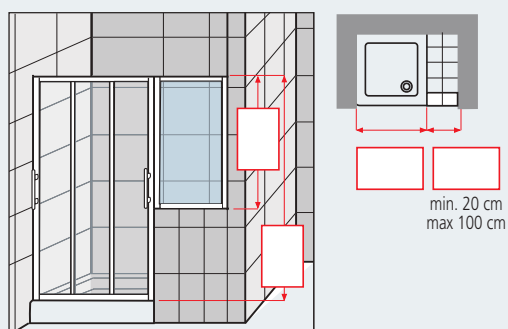

ZEPHYROS F SPECIAL 5 SIDE PANEL (IN-LINE)

6 mm

3 cm

SIDE PANEL IN LINE, SPECIAL WIDTH AND HEIGHT

IN-LINE FIXING AND CLOSED PROFILES

SEPARATING PANEL

LATERAL WALL FIXING

CLOSED PROFILES