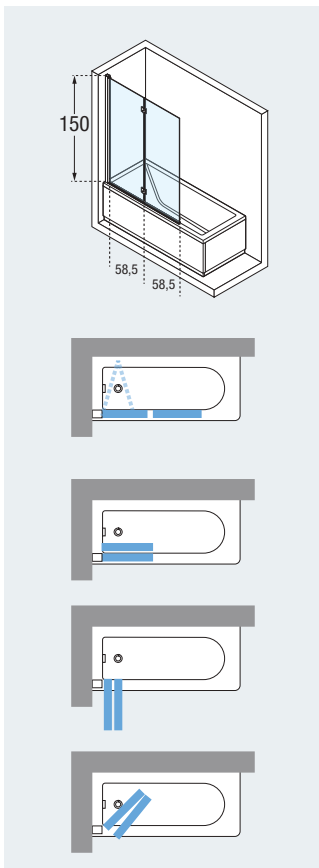

BATH SCREEN FOLDING DOORS