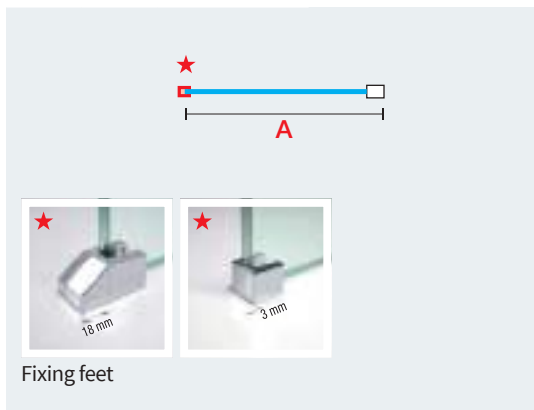

KUADRA H SHOWER PANEL WITH **MODESTY** **MIRROR**

200 cm 8 mm 3 cm

| Dimensions | | Code | Glass | Profile type Price |
|-----------------------------|--------|--------------------|--------|--------------------|
| Dimension to the glass edge | Access | | 75 | K |
| | | | Mirror | Chrome |
| 67 ↔ 70 | 100 | KUAD H 70- | | £ 604 |
| 77 ↔ 80 | 100 | KUAD H 80- | | £ 672 |
| 87 ↔ 90 | 100 | KUAD H 90- | | £ 753 |
| 97 ↔ 100 | 100 | KUAD H 100- | | £ 833 |
| 117 ↔ 120 | 100 | KUAD H 120- | | £ 1.003 |
| 137 ↔ 140 | 100 | KUAD H 140- | | £ 1.173 |