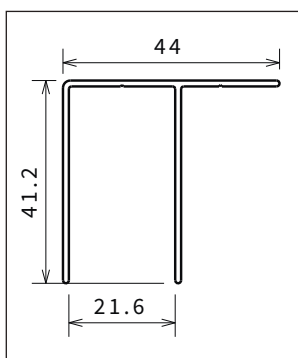

Standard profile

Profile	Code
White	P01BEGST-A
Silver	P01BEGST-B
Chrome	P01BEGST-K