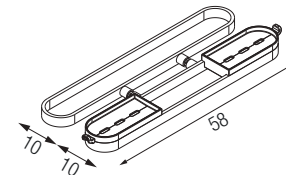

● **WIDTH 58 CM**
for HPB glass panels 80 and 90