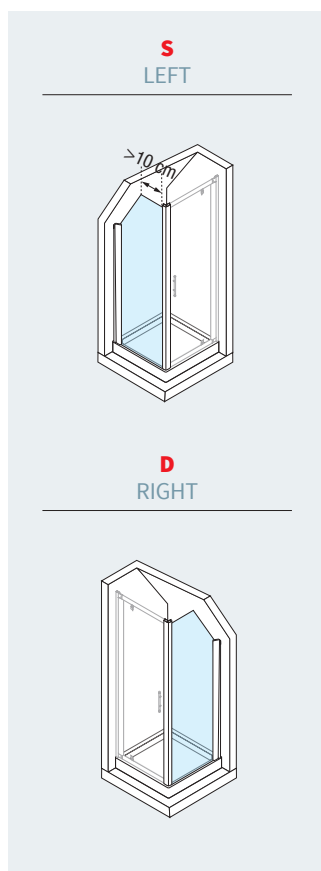

* twin wastes.

LUNES F - SIDE PANEL

190 cm

4 mm

6 cm

p. 25

SIDE PANEL FOR LUNES SHOWER DOORS

| Dimensions | | Code | Glass | | | Profile type / Price | | |
|--------------------|-------------------|--------------------|-------|---------|-----------------|----------------------|--------|--------|
| Size | Actual dimensions | | 1 | 3 | 5 | D | B | K |
| F | | | Clear | Obscure | Esprit printing | White | Silver | Chrome |
| 70 | 66 ↔ 72 | LUNES F 66- | ● | ● | ▨ | £ 191 | £ 201 | £ 218 |
| 76/80 | 72 ↔ 78 | LUNES F 72- | ● | ● | ▨ | £ 198 | £ 209 | £ 224 |
| 90 | 84 ↔ 90 | LUNES F 84- | ● | ● | ▨ | £ 217 | £ 227 | £ 240 |
| 100 | 96 ↔ 102 | LUNES F 96- | ● | ● | ▨ | £ 235 | £ 246 | £ 260 |
| OTHER SIZES | | | | | | | | |
| | 78 ↔ 84 | LUNES F 78- | ● | ● | ▨ | £ 204 | £ 216 | £ 231 |
| | 90 ↔ 96 | LUNES F 90- | ● | ● | ▨ | £ 228 | £ 239 | £ 254 |

SIDE PANEL

| Dimensions | Code | Glass | | Profile type / Price | | |
|--------------|-------------------|---|---------|----------------------|--------|--------|
| | | 1 | 3 | D | B | K |
| | | Clear | Obscure | White | Silver | Chrome |
| L 20 ↔ 40 | LUNES F SP |   | | £ 284 | £ 320 | £ 352 |
| L 40 ↔ 66 | LUNES F SP | | | £ 297 | £ 333 | £ 367 |
| L 66 ↔ 80 | LUNES F SP | | | £ 311 | £ 348 | £ 383 |
| L 80 ↔ 100 | LUNES F SP | | | £ 325 | £ 361 | £ 397 |
| * H 63 ↓ 200 | - | | | - | - | - |

LUNES F SPECIAL 2 - SIDE PANEL (ANGLED)

4 mm

6 cm

SIDE PANEL

| Dimensions | Code | Glass | | Profile type / Price | | |
|------------|--------------------|-------|---------|----------------------|--------|--------|
| | | 1 | 3 | D | B | K |
| | | Clear | Obscure | White | Silver | Chrome |
| L 30 ↔ 40 | LUNES F2 SP | | | £ 386 | £ 406 | £ 452 |
| L 40 ↔ 66 | LUNES F2 SP | | | £ 419 | £ 439 | £ 486 |
| L 66 ↔ 90 | LUNES F2 SP | | | £ 452 | £ 472 | £ 518 |
| L 90 ↔ 100 | LUNES F2 SP | | | £ 475 | £ 496 | £ 541 |
| H 93 ↓ 200 | - | | | - | - | - |