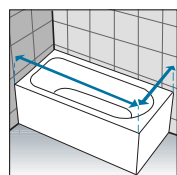

HOW TO TAKE THE MEASUREMENT

Dimensions must be taken from the tiled wall to the external edge of the bathtub according to this drawing.