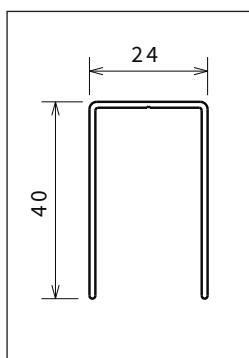

OVERALL DIMENSIONS FIXING PROFILES

Standard profile

Profile	Code
White	P01BEAST-A
Silver	P01BEAST-B
Chrome	P01BEAST-K