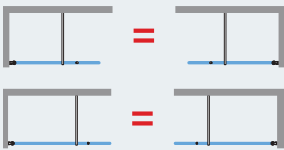

● IN STOCK UK

(Other products) please check availability

GO 2

SHOWER SCREEN +PIVOTING SECTION (WITH OR WITHOUT SEAT)

WITHOUT SEAT

WITH SEAT

Left

Right