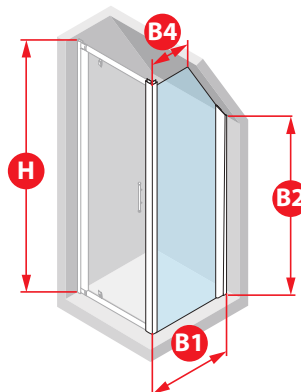

RIGHT VERSION

	MIN ↔ MAX	DIMENSIONS
B1	30 ↔ 100	____
B2	25 ↔ 199,9	____
B4	10 ↔ 89	____
H	93 ↔ 200	____

For further information regarding the feasibility of special sizes, please contact your sales office or check on: <http://store.novellini.com>