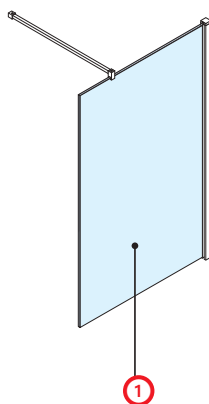

KUADRA H+EVO

KUADRA H SHOWER PANEL (8mm glass)

200 cm 8 mm 3 cm

1 KUADRA H

| Dimensions | | Code | Glass | Profile type Price | Mirror | Profile type Price |
|------------|------------------|--------------------|-------|--------------------|--------|--------------------|
| Size | Actual dimension | | 1 | K | 76 | K |
| A | | | Clear | Chrome | SPY | Chrome |
| 30 | 27 ↔ 30 | KUAD H 30- | ● | £ 298 | ● | £ 400 |
| 40 | 37 ↔ 40 | KUAD H 40- | ● | £ 298 | ● | £ 429 |
| 50 | 47 ↔ 50 | KUAD H 50- | ● | £ 353 | ● | £ 502 |
| 60 | 57 ↔ 60 | KUAD H 60- | ● | £ 353 | ● | £ 502 |
| 70 | 67 ↔ 70 | KUAD H 70- | ● | £ 406 | ● | £ 554 |
| 75 | 72 ↔ 75 | KUAD H 75- | ● | £ 406 | ● | £ 554 |
| 80 | 77 ↔ 80 | KUAD H 80- | ● | £ 461 | ● | £ 627 |
| 90 | 87 ↔ 90 | KUAD H 90- | ● | £ 461 | ● | £ 627 |
| 100 | 97 ↔ 100 | KUAD H 100- | ● | £ 461 | ● | £ 627 |
| 110 | 107 ↔ 110 | KUAD H 110- | ● | £ 514 | ● | £ 679 |
| 120 | 117 ↔ 120 | KUAD H 120- | ● | £ 514 | ● | £ 679 |
| 130 | 127 ↔ 130 | KUAD H 130- | ● | £ 569 | | |
| 140 | 137 ↔ 140 | KUAD H 140- | ● | £ 569 | | |
| 150 | 147 ↔ 150 | KUAD H 150- | ● | £ 623 | | |
| 160 | 157 ↔ 160 | KUAD H 160- | ● | £ 623 | | |
| 35 ↔ 97 | 180 ↓ 220 | SPECIAL | | £ 546 | | |
| 97 ↔ 180 | 180 ↓ 220 | KUADHSP | | £ 763 | | |