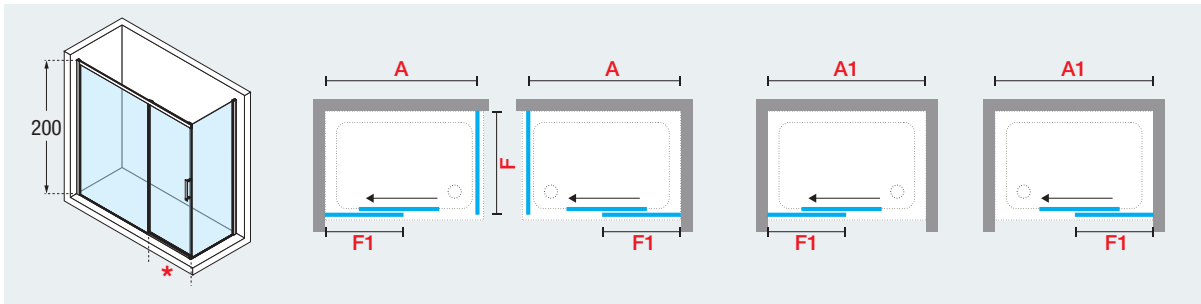

ROSE PH+F

2 PART SLIDER ENCLOSURE (MINIMAL)

COLLECTION **Nysium**

CORNER SOLUTION, 1 SLIDING DOOR + 1 FIXED PANEL IN LINE + 1 SIDE PANEL

Dimensions					Code	Left	Right	Glass		Profile type / Price	
Size	Actual dimensions		Fixed panel	Access		S-	D-	1	4	B	K
	With side panel	For recess									

DOOR

	A	A1	F1	*	Code	Clear	Satin	Silver	Chrome
120	117 ↔ 120	115 ↔ 118	62	47	ROSE PH 117	●		£ 559	£ 559
130	127 ↔ 130	125 ↔ 128	67	52	ROSE PH 127	●		£ 577	£ 577
140	137 ↔ 140	135 ↔ 138	72	57	ROSE PH 137	●		£ 614	£ 614
150	147 ↔ 150	145 ↔ 148	77	62	ROSE PH 147	●		£ 634	£ 634
160	157 ↔ 160	155 ↔ 158	82	67	ROSE PH 157	●		£ 673	£ 673
170	167 ↔ 170	165 ↔ 168	92	67	ROSE PH 167	●		£ 691	£ 691
180	177 ↔ 180	175 ↔ 178	102	67	ROSE PH 177	●		£ 709	£ 709

OPTIONAL	Code	B	K
Closing kit with magnetic profiles for recess version	KROSPHPN-	£ 62	£ 66

MATCHING FIXED SIDE PANEL - REVERSIBLE

	F	Code	Clear	Satin	Silver	Chrome
70	68 ↔ 71	ROSE FH 68-			£ 228	£ 228
76	71 ↔ 74	ROSE FH 71-			£ 228	£ 228
76	74 ↔ 77	ROSE FH 74-			£ 245	£ 245
80	76 ↔ 79	ROSE FH 76-	●		£ 245	£ 245
80	78 ↔ 81	ROSE FH 78-			£ 245	£ 245
90	88 ↔ 91	ROSE FH 88-	●		£ 265	£ 265
100	98 ↔ 101	ROSE FH 98-	●		£ 273	£ 273

HOW TO CHOOSE YOUR PRODUCT USING THE CODES:

ROSEPH117S-1B = ROSEPH117 + S- + 1 + B

● IN STOCK UK
(Other products) please check availability