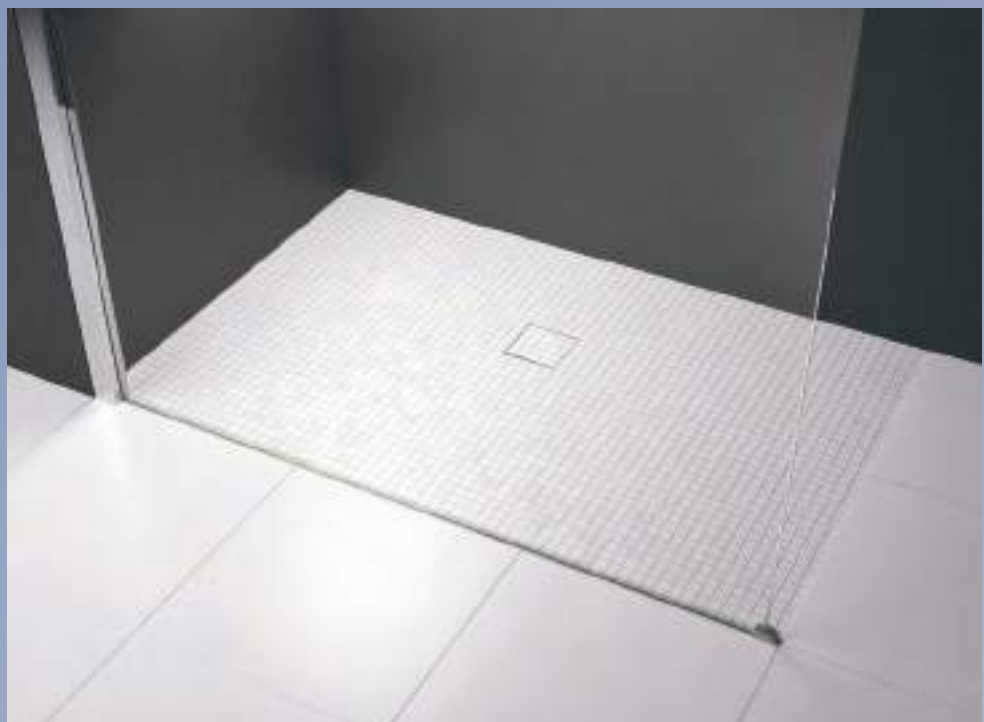

For Mosaic tiles - Quattro

The benefits of a Quattro Deck

The Quattro Deck, with its more traditional square drain, is better suited to smaller 'Mosaic' tiles as the tiles blend more sympathetically into the shape of the Deck.

The Mosaic tiles on the Deck area can be complemented with a larger tile throughout the remainder of the wetroom.