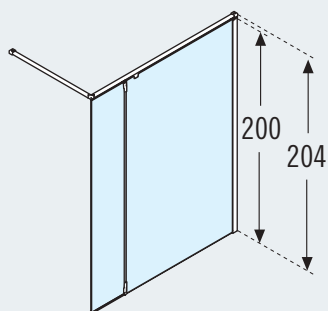

1 KUADRA H + 2 KUADRA HA