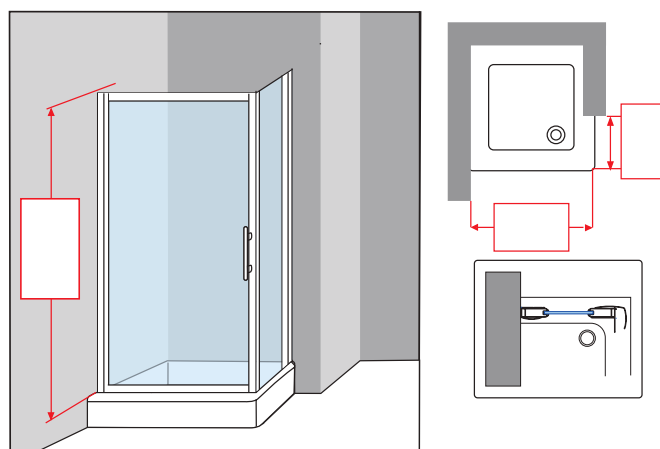

ZEPHYROS F SPECIAL 1 - SIDE PANEL

6 mm

3 cm

SIDE PANEL, SPECIAL WIDTH AND HEIGHT

Dimensions	Code	Glass		Profile type / Price			
		1	54	B	K	X	H
		Clear	Smoked Grey	Silver	Chrome	Nickel	Black
H 155 ↓ 200 L 23 ↔ 118	ZEPHYR F1 SP		+64 €	£ 316	£ 351	£ 351	£ 351

For further information regarding the feasibility of special sizes, please contact your sales office or check on:

<http://store.novellini.com>