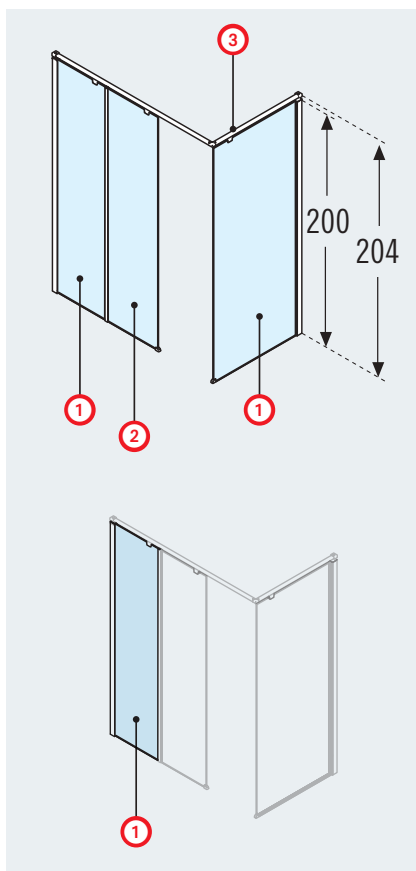

KUADRA H12 with Evo fixing system

200 mm

8 mm

3 cm

1 KUADRA H (order 2 pieces)

| Dimensions | Code | Glass | Profile type Price | Mirror | Profile type Price |
|--------------------|--------------------|-------|--------------------|--------|--------------------|
| Actual dimension | | 1 | K | 76 | K |
| A | | Clear | Chrome | SPY | Chrome |
| 27 ↔ 30 | KUAD H 30- | ● | £ 298 | ● | £ 400 |
| 37 ↔ 40 | KUAD H 40- | ● | £ 298 | ● | £ 429 |
| 47 ↔ 50 | KUAD H 50- | ● | £ 353 | ● | £ 502 |
| 57 ↔ 60 | KUAD H 60- | ● | £ 353 | ● | £ 502 |
| 67 ↔ 70 | KUAD H 70- | ● | £ 406 | ● | £ 554 |
| 72 ↔ 75 | KUAD H 75- | ● | £ 406 | ● | £ 554 |
| 77 ↔ 80 | KUAD H 80- | ● | £ 461 | ● | £ 627 |
| 87 ↔ 90 | KUAD H 90- | ● | £ 461 | ● | £ 627 |
| 97 ↔ 100 | KUAD H 100- | ● | £ 461 | ● | £ 627 |
| 107 ↔ 110 | KUAD H 110- | ● | £ 514 | ● | £ 679 |
| 117 ↔ 120 | KUAD H 120- | ● | £ 514 | ● | £ 679 |
| 127 ↔ 130 | KUAD H 130- | ● | £ 569 | | |
| 137 ↔ 140 | KUAD H 140- | ● | £ 569 | | |
| 147 ↔ 150 | KUAD H 150- | ● | £ 623 | | |
| 157 ↔ 160 | KUAD H 160- | ● | £ 623 | | |
| 35 ↔ 97 180 ↓ 220 | SPECIAL | | £ 546 | | |
| 97 ↔ 180 180 ↓ 220 | KUADHSP | | £ 763 | | |