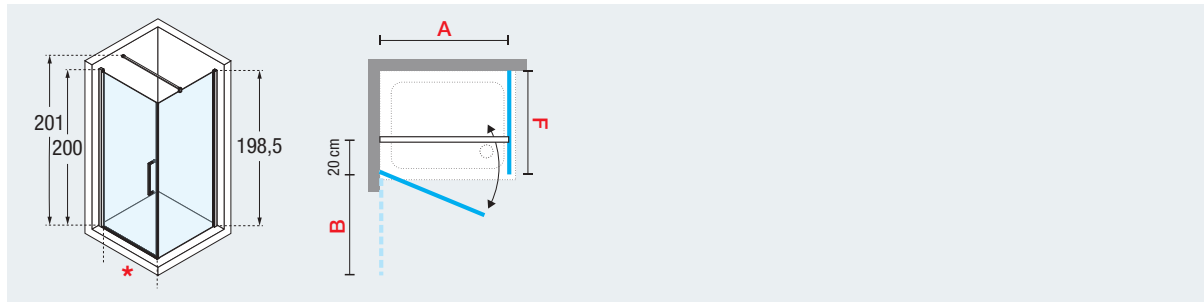

YOUNG

YOUNG **G+F** - HINGED ENCLOSURE (MINIMAL)

CORNER SOLUTION, 1 HINGED DOOR + SIDE PANEL
CAN ONLY BE COMBINED WITH THE SIDE PANEL (FG) IN THIS PAGE

| Size | Dimensions | | | Code | Glass | | | Profile type / Price | | |
|--------------------|----------------------------------|----------|------------|-------------------|-------|------|-------|----------------------|--------|-------|
| | Overall dimension inc side panel | Access | Projection | | 1 | 2 | 4 | B | K | O |
| DOOR | | | | | | | | | | |
| | A | * | B | | Clear | Aqua | Satin | Silver | Chrome | Gold |
| STANDARD | | | | | | | | | | |
| 70 | 67 ↔ 69 | 58 | 59 | Y2 G 67- | ● | | | £ 311 | £ 340 | £ 406 |
| 76 | 74 ↔ 76 | 65 | 66 | Y2 G 74- | ● | | | £ 311 | £ 340 | £ 406 |
| 80 | 77 ↔ 79 | 68 | 69 | Y2 G 77- | ● | | | £ 326 | £ 357 | £ 422 |
| 90 | 87 ↔ 89 | 78 | 79 | Y2 G 87- | ● | | | £ 340 | £ 372 | £ 438 |
| 100 | 97 ↔ 99 | 88 | 89 | Y2 G 97- | ● | | | £ 356 | £ 388 | £ 454 |
| OTHER SIZES | | | | | | | | | | |
| | 57 ↔ 59 | 48 | 49 | Y2 G 57- | | | | £ 296 | £ 325 | £ 391 |
| | 59 ↔ 61 | 50 | 51 | Y2 G 59- | | | | £ 296 | £ 325 | £ 391 |
| | 61 ↔ 63 | 52 | 53 | Y2 G 61- | | | | £ 296 | £ 325 | £ 391 |
| | 65 ↔ 67 | 56 | 57 | Y2 G 65- | | | | £ 296 | £ 325 | £ 391 |
| | 69 ↔ 71 | 60 | 61 | Y2 G 69- | | | | £ 311 | £ 340 | £ 406 |
| | 72 ↔ 74 | 63 | 64 | Y2 G 72- | ● | | | £ 311 | £ 340 | £ 406 |
| | 79 ↔ 81 | 70 | 71 | Y2 G 79- | ● | | | £ 326 | £ 357 | £ 422 |
| | 85 ↔ 87 | 76 | 77 | Y2 G 85- | ● | | | £ 326 | £ 357 | £ 422 |
| | 89 ↔ 91 | 80 | 81 | Y2 G 89- | ● | | | £ 340 | £ 372 | £ 438 |
| | 95 ↔ 97 | 86 | 87 | Y2 G 95- | ● | | | £ 340 | £ 372 | £ 438 |
| | 99 ↔ 101 | 90 | 91 | Y2 G 99- | | | | £ 356 | £ 388 | £ 454 |
| H 140 ↓ 200 | L 57 ↔ 99 | | SPECIAL | Y2 G SP | | | | £ 389 | £ 427 | £ 470 |
| SIDE PANEL | | | | | | | | | | |
| | F | | | | Clear | Aqua | Satin | Silver | Chrome | Gold |
| STANDARD | | | | | | | | | | |
| 70 | 67 ↔ 69 | - | - | Y2 FG 67- | ● | | | £ 281 | £ 308 | £ 374 |
| 76 | 73 ↔ 75 | - | - | Y2 FG 73- | ● | | | £ 298 | £ 328 | £ 393 |
| 80 | 77 ↔ 79 | - | - | Y2 FG 77- | ● | | | £ 298 | £ 328 | £ 393 |
| 90 | 87 ↔ 89 | - | - | Y2 FG 87- | ● | | | £ 316 | £ 347 | £ 412 |
| 100 | 97 ↔ 99 | - | - | Y2 FG 97- | ● | | | £ 333 | £ 366 | £ 432 |
| 120 | 117 ↔ 119 | - | - | Y2 FG 117- | ● | | | £ 333 | £ 366 | £ 432 |
| OTHER SIZES | | | | | | | | | | |
| | 57 ↔ 59 | - | - | Y2 FG 57- | ● | | | £ 263 | £ 289 | £ 355 |
| | 59 ↔ 61 | - | - | Y2 FG 59- | ● | | | £ 263 | £ 289 | £ 355 |
| | 61 ↔ 63 | - | - | Y2 FG 61- | ● | | | £ 263 | £ 289 | £ 355 |
| | 65 ↔ 67 | - | - | Y2 FG 65- | ● | | | £ 281 | £ 308 | £ 374 |
| | 69 ↔ 71 | - | - | Y2 FG 69- | ● | | | £ 281 | £ 308 | £ 374 |
| | 75 ↔ 77 | - | - | Y2 FG 75- | ● | | | £ 298 | £ 328 | £ 393 |
| | 79 ↔ 81 | - | - | Y2 FG 79- | ● | | | £ 298 | £ 328 | £ 393 |
| | 85 ↔ 87 | - | - | Y2 FG 85- | ● | | | £ 316 | £ 347 | £ 412 |
| | 89 ↔ 91 | - | - | Y2 FG 89- | ● | | | £ 316 | £ 347 | £ 412 |
| | 95 ↔ 97 | - | - | Y2 FG 95- | ● | | | £ 316 | £ 347 | £ 412 |
| | 99 ↔ 101 | - | - | Y2 FG 99- | ● | | | £ 333 | £ 366 | £ 432 |
| | 119 ↔ 121 | - | - | Y2 FG 119- | ● | | | £ 333 | £ 366 | £ 432 |
| * H 140 ↓ 200 | L 20 ↔ 120 | | SPECIAL | Y2 FG SP | | | | £ 360 | £ 396 | £ 435 |