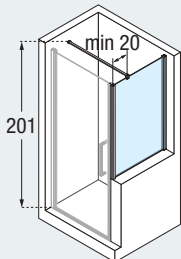

YOUNG F SPECIAL 4 SIDE PANEL (DWARF WALL)

SIDE PANEL IN SPECIAL SIZE

compatible only with YOUNG 1B, 1BS e G+F in line door

Dimensions	Code	Glass			Profile type / Price	
		1	2	4	B	K
		Clear	Aqua	Satin	Silver	Chrome
H 65 ↕ 201,6 L 20 ↔ 120	Y2 F4 SP				£ 352	£ 387