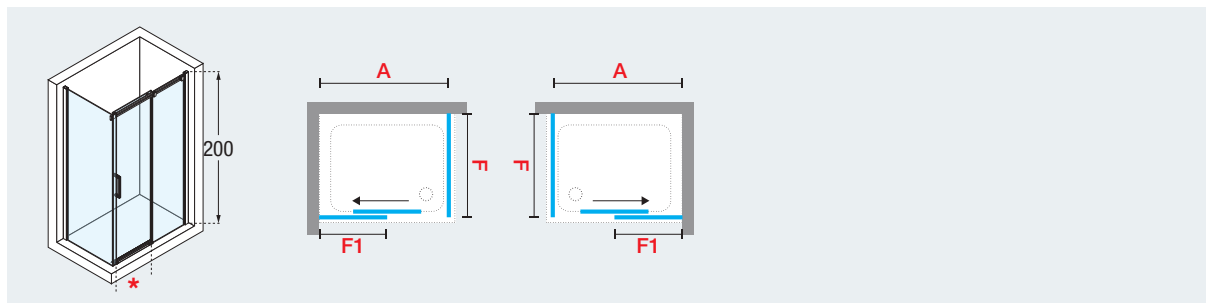

DIAMANTI 2P+F

2 PART SLIDER ENCLOSURE

COLLECTION *lysium*

CORNER SOLUTION, 1 SLIDING DOOR + 1 FIXED PANEL IN LINE COMBINED WITH A F SIDE PANEL