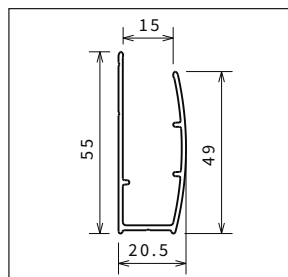

Extension Profile (adds 15 mm)
P01SACST-A
P01SACST-B
P01SACST-K

For more information about profiles, see page 405