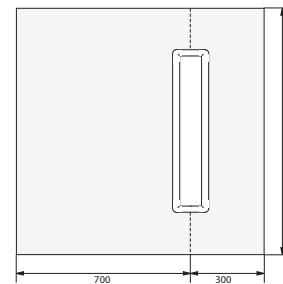

Size:	1000 x 1000mm
Code:	DUOKIT7G1 ...G3
£ (Ex VAT):	563.00 612.00