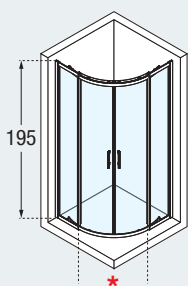

ZEPHYROS R - QUADRANT

195 cm

6 mm

3 cm

p. 70

QUADRANT SHOWER ENCLOSURE, 2 SLIDING DOORS + 2 FIXED PANELS