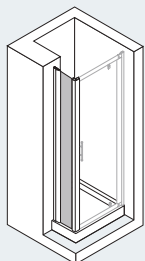

LUNES F SPECIAL 1 - SIDE PANEL (ALUMINIUM)

190 cm

PROFILE ONLY H 1900 MM