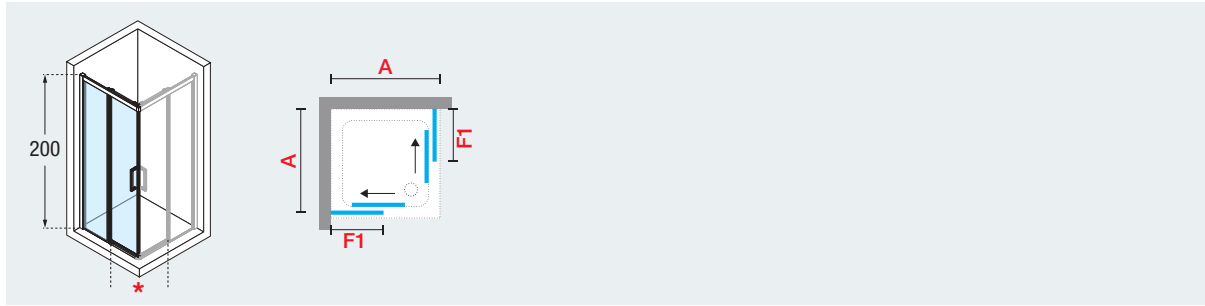

KUADRA A - CORNER ENTRY SLIDER

CORNER ENTRY SHOWER ENCLOSURE, 2 SLIDING DOORS + 2 FIXED PANELS
TO COMPLETE A CORNER ENTRY, ORDER 2 SIDES (1 LEFT SIDE + 1 RIGHT SIDE)