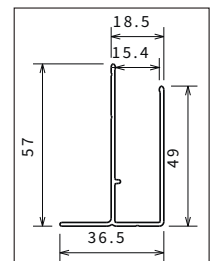

Extension Profile

(Adds 15 mm)

P05BHCST-B
P05BHCST-K
P05BHCST-H
P05BHCST-X

For more information about profiles, see page 405