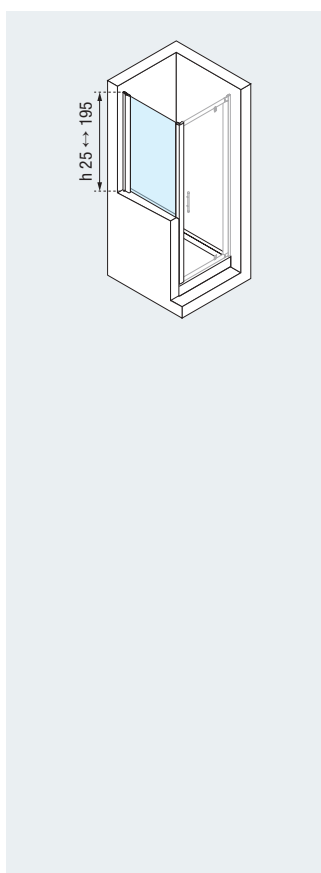

For further information regarding the feasibility of special sizes, please contact your sales office or check on: <http://store.novellini.com>

LUNES F SPECIAL 4 - SIDE PANEL (DWARF WALL)

4 mm

6 cm

SIDE PANEL IN SPECIAL SIZE, ON WIDTH AND HEIGHT