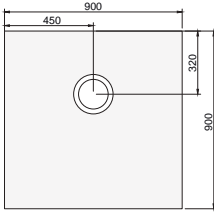

1

Select your Quattro Kit and Grill option

Quattro Kit

Size:	900 x 900mm
Code:	QKIT1G1 ...G3
£ (Ex VAT):	349.00 376.00