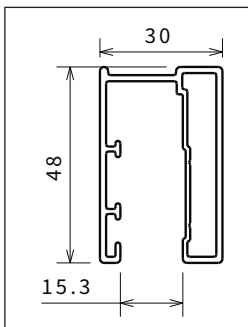

OVERALL DIMENSIONS FIXING PROFILES

For more information
about profiles, see page 405

Standard profile

COD. P01CODIST-B
P01CODIST-K

HOW TO TAKE THE MEASUREMENTS

Take the measurements from wall to the external edge of the shower tray. Dimensions must be taken once the walls are finished and tiled, according to the above drawings.

Take the measurements from wall to wall at the bottom, at the top, in the middle and use the smallest. Dimensions must be taken once the walls are finished and tiled, according to the above drawings.