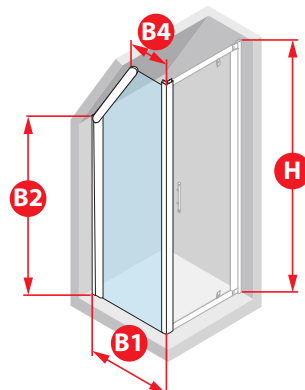

LEFT VERSION

	MIN ↔ MAX	DIMENSIONS
B1	60 ↔ 96	____
B2	130 ↔ 183	____
B4	10 ↔ 95,9	____
H	200	____

For further information regarding the feasibility of special sizes, please contact your sales office or check on: <http://store.novellini.com>