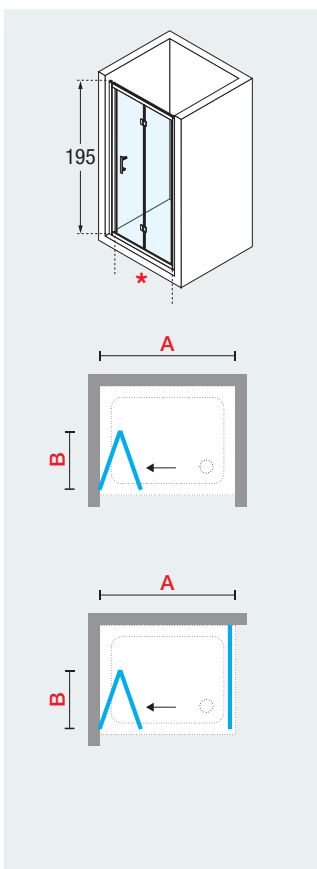

ZEPHYROS S - BIFOLD

195 cm

6 mm

6 cm

p. 70

FOLDING SHOWER DOOR

for recess installation or combined with 1 or 2 side panels ZEPHYROS F

Dimensions				Code	Glass		Profile type / Price			
Size	Actual dimensions		Access		1	54	B	K	X	H
	A	B	*		Clear	Smoked Grey	Silver	Chrome	Nickel	Black
70	66 ↔ 72	31	47	ZEPHYR S 66-	●		£ 493	£ 543	£ 543	£ 543
76	72 ↔ 78	34	53	ZEPHYR S 72-	●		£ 502	£ 553	£ 553	£ 553
80	76 ↔ 82	36	57	ZEPHYR S 76-	●	+64 £	£ 521	£ 571	£ 571	£ 571
90	86 ↔ 92	41	67	ZEPHYR S 86-	●		£ 529	£ 579	£ 579	£ 579
100	96 ↔ 102	46	77	ZEPHYR S 96-	●		£ 547	£ 598	£ 598	£ 598

HOW TO CHOOSE YOUR PRODUCT USING THE CODES:

ZEPHYRS66-1B = ZEPHYRS66- + 1 + B

Low maintenance
UV bonded hinges

● IN STOCK UK
(Other products) please check availability