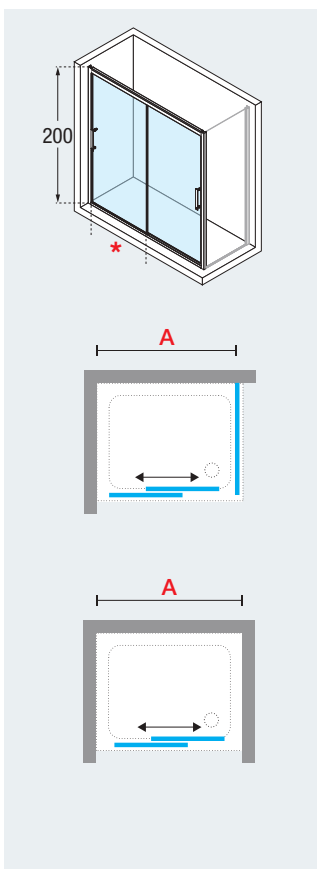

2 PART SLIDER (2 DOOR)

COLLECTION *lysium*

200 cm

6 mm

6 cm

p. 93

SHOWER DOOR, 2 SLIDING PANELS (ACCESS FROM BOTH SIDES)
for recess installation or combined with 1 or 2 lateral side panels ROSE F

| Dimensions | | | Code | Glass | | Profile type / Price | |
|------------|-------------------|----------|---------------------|-------|-------|----------------------|--------|
| Size | Actual dimensions | Access | | 1 | 4 | B | K |
| | A | * | | Clear | Satin | Silver | Chrome |
| 120 | 116 ↔ 122 | 43 | ROSE 2M 116- | ● | | £ 654 | £ 718 |
| 130 | 126 ↔ 132 | 48 | ROSE 2M 126- | ● | | £ 654 | £ 718 |
| 140 | 136 ↔ 142 | 53 | ROSE 2M 136- | ● | | £ 696 | £ 763 |
| 150 | 146 ↔ 152 | 58 | ROSE 2M 146- | ● | | £ 696 | £ 763 |
| 160 | 156 ↔ 162 | 63 | ROSE 2M 156- | ● | | £ 732 | £ 803 |
| 170 | 166 ↔ 172 | 68 | ROSE 2M 166- | ● | | £ 732 | £ 803 |
| 180 | 176 ↔ 182 | 73 | ROSE 2M 176- | ● | | £ 772 | £ 849 |