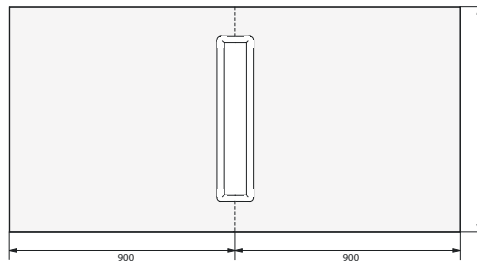

Size:	1800 x 900mm C
Code:	DUOKIT6G1 ...G3
£ (Ex VAT):	683.00 732.00