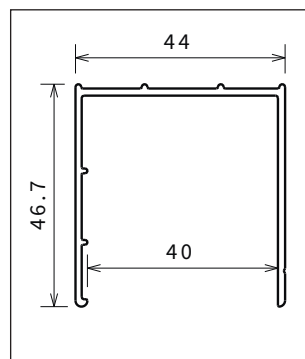

OVERALL DIMENSIONS FIXING PROFILES

Standard profile
COD. P01KUM01ST-A
P01KUM01ST-B
P01KUM01ST-K