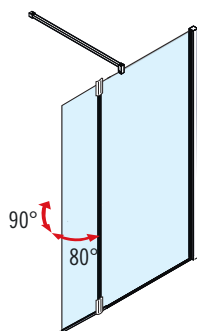

KUADRA H2 SHOWER PANEL & INTEGRATED FLIPPER (8mm glass)

CAN ONLY BE COMBINED WITH **KUADRA F** SIDE PANEL

200 cm 8 mm 3 cm

KUADRA F

1 KUADRA H2

1 KUADRA H2

| Dimensions | | Code | Glass | Profile type / Price |
|--------------|--------------------------------|--------------------|-------|----------------------|
| Size | Shower enclosure adjustability | | 1 | K |
| A + B | | | Clear | Chrome |
| 105 | (68 ↔ 71) + 37 | KUAD H2 68- | ● | £ 486 |
| 115 | (78 ↔ 81) + 37 | KUAD H2 78- | ● | £ 539 |
| 125 | (88 ↔ 91) + 37 | KUAD H2 88- | ● | £ 539 |
| 135 | (98 ↔ 101) + 37 | KUAD H2 98- | ● | £ 539 |