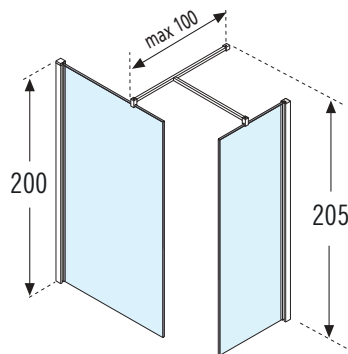

KUADRA H+H

2x SHOWER PANEL

(8mm glass)

Build up your own KUADRA H+H by selecting two codes:

KUADRA H + KUADRA H

200 cm 8 mm 3 cm

1 KUADRA H

Dimensions		Code	Glass	Profile type Price	Mirror	Profile type Price
Size	Actual dimension		1	K	76	K
A			Clear	Chrome	SPY	Chrome
30	27 ↔ 30	KUAD H 30-	●	£ 298	●	£ 400
40	37 ↔ 40	KUAD H 40-	●	£ 298	●	£ 429
50	47 ↔ 50	KUAD H 50-	●	£ 353	●	£ 502
60	57 ↔ 60	KUAD H 60-	●	£ 353	●	£ 502
70	67 ↔ 70	KUAD H 70-	●	£ 406	●	£ 554
75	72 ↔ 75	KUAD H 75-	●	£ 406	●	£ 554
80	77 ↔ 80	KUAD H 80-	●	£ 461	●	£ 627
90	87 ↔ 90	KUAD H 90-	●	£ 461	●	£ 627
100	97 ↔ 100	KUAD H 100-	●	£ 461	●	£ 627
110	107 ↔ 110	KUAD H 110-	●	£ 514	●	£ 679
120	117 ↔ 120	KUAD H 120-	●	£ 514	●	£ 679
130	127 ↔ 130	KUAD H 130-	●	£ 569		
140	137 ↔ 140	KUAD H 140-	●	£ 569		
150	147 ↔ 150	KUAD H 150-	●	£ 623		
160	157 ↔ 160	KUAD H 160-	●	£ 623		
35 ↔ 97	180 ↓ 220	SPECIAL		£ 546		
97 ↔ 180	180 ↓ 220	KUADHSP		£ 763		

HOW TO CHOOSE YOUR PRODUCT USING THE CODES:

KUADH30-1K = KUADH30- + 1 + K

Support bar of max 100 cm is standard - Support bar of 150 cm is optional (see page 152)

Visit www.novellini.co.uk for the full list of models and options

● UK stock line