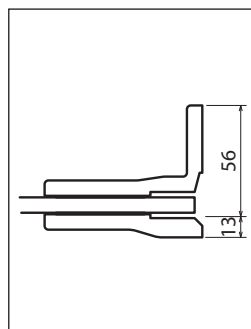

Wall Bracket for all
models with brackets
SFGA2M01-K

For more information
about profiles, see page 405

HOW TO TAKE THE MEASUREMENTS

Take the measurements from wall to the external edge of the shower tray. Dimensions must be taken once the walls are finished and tiled, according to the above drawings.

Take the measurements from wall to wall at the bottom, at the top, in the middle and use the smallest. Dimensions must be taken once the walls are finished and tiled, according to the above drawings.