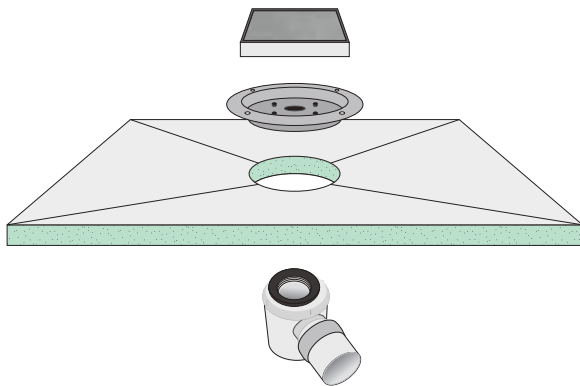

*(vertical fast-flo trap)

• IN STOCK UK
(Other products) please check availability

Timber Floor - Quattro Deck

Quattro Deck (with 4-way fall)

Quattro Deck

Features of a Quattro Deck

- Four-way fall suited to mosaic tiles
- Designed for timber floors
- Lifetime Guarantee
- 22mm depth
- 8 Pre-formed sizes
- Easily trimmed (up to 50mm from any side)