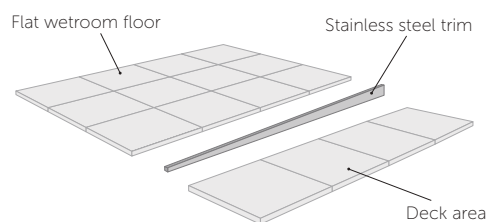

Linear Wall Drain Trim detail

Supplied separately, the trim provides a stylish stainless steel finish detailing the difference in tile heights where the sloping Deck meets the remainder of the wetroom floor.

ITEM	CODE	DIMENSIONS	£ EX VAT
Tile strip 1	VARTT-500	12 x 800MM	35.00
Tile strip 2	VARTT-700	12 x 1000MM	35.00
Tile strip 3	VARTT-1000	12 x 1300MM	42.00
Tile strip 4	VARTT-1200	12 x 1500MM	42.00
Tile strip 5	VARTT-1500	12 x 1800MM	42.00

● IN STOCK UK
(Other products) please check availability