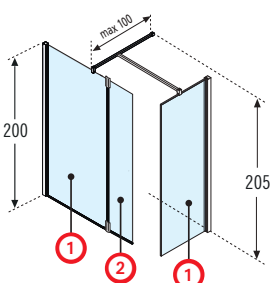

KUADRA H+HA SHOWER PANEL + FLIPPER PANEL (8mm glass)

Build up your own KUADRA H2 by selecting two codes:

KUADRA H + KUADRA HA PIVOTING SECTION

200 cm 8 mm 3 cm

1 KUADRA H

Dimensions		Code	Glass	Profile type Price	Mirror	Profile type Price
Size	Actual dimension		1	K	76	K
A			Clear	Chrome	SPY	Chrome
30	27 ↔ 30	KUAD H 30-	●	£ 298	●	£ 400
40	37 ↔ 40	KUAD H 40-	●	£ 298	●	£ 429
50	47 ↔ 50	KUAD H 50-	●	£ 353	●	£ 502
60	57 ↔ 60	KUAD H 60-	●	£ 353	●	£ 502
70	67 ↔ 70	KUAD H 70-	●	£ 406	●	£ 554
75	72 ↔ 75	KUAD H 75-	●	£ 406	●	£ 554
80	77 ↔ 80	KUAD H 80-	●	£ 461	●	£ 627
90	87 ↔ 90	KUAD H 90-	●	£ 461	●	£ 627
100	97 ↔ 100	KUAD H 100-	●	£ 461	●	£ 627
110	107 ↔ 110	KUAD H 110-	●	£ 514	●	£ 679
120	117 ↔ 120	KUAD H 120-	●	£ 514	●	£ 679
130	127 ↔ 130	KUAD H 130-	●	£ 569		
140	137 ↔ 140	KUAD H 140-	●	£ 569		
150	147 ↔ 150	KUAD H 150-	●	£ 623		
160	157 ↔ 160	KUAD H 160-	●	£ 623		
35 ↔ 97 180 ↓ 220		SPECIAL		£ 546		
97 ↔ 180 180 ↓ 220		KUADHSP		£ 763		

2 KUADRA HA PIVOTING SECTION

		1	K		
		Clear	Chrome		
37	KUAD HA 37-	●	£ 106	-	-

HOW TO CHOOSE YOUR PRODUCT USING THE CODES:

KUADH30-1K = KUADH30- + 1 + K

Support bar of max 100 cm is standard

Support bar of 150 cm is optional (see page 152)

Visit www.novellini.co.uk for the full list of models and options

● UK stock line