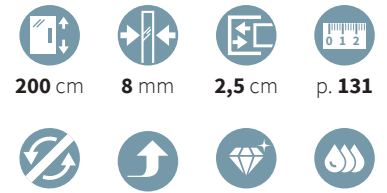

GALA 1B HINGED (FOR RECESS)

COLLECTION *Elysium*