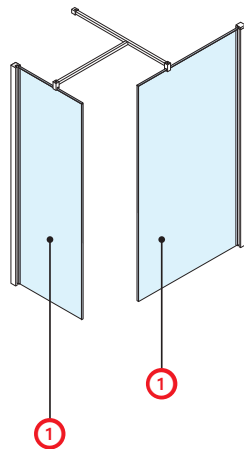

KUADRA H+H

2x SHOWER PANEL

(8mm glass)

Build up your own KUADRA H+H by selecting two codes:

KUADRA H + KUADRA H

200 cm 8 mm 3 cm

1 KUADRA H

Dimensions		Code	Glass	Profile type Price	Mirror	Profile type Price
Size	Actual dimension		1	K	76	K
A			Clear	Chrome	SPY	Chrome
30	27 ↔ 30	KUAD H 30-	●	£ 298	●	£ 400
40	37 ↔ 40	KUAD H 40-	●	£ 298	●	£ 429
50	47 ↔ 50	KUAD H 50-	●	£ 353	●	£ 502
60	57 ↔ 60	KUAD H 60-	●	£ 353	●	£ 502
70	67 ↔ 70	KUAD H 70-	●	£ 406	●	£ 554
75	72 ↔ 75	KUAD H 75-	●	£ 406	●	£ 554
80	77 ↔ 80	KUAD H 80-	●	£ 461	●	£ 627
90	87 ↔ 90	KUAD H 90-	●	£ 461	●	£ 627
100	97 ↔ 100	KUAD H 100-	●	£ 461	●	£ 627
110	107 ↔ 110	KUAD H 110-	●	£ 514	●	£ 679
120	117 ↔ 120	KUAD H 120-	●	£ 514	●	£ 679
130	127 ↔ 130	KUAD H 130-	●	£ 569		
140	137 ↔ 140	KUAD H 140-	●	£ 569		
150	147 ↔ 150	KUAD H 150-	●	£ 623		
160	157 ↔ 160	KUAD H 160-	●	£ 623		
35 ↔ 97	180 ↓ 220	SPECIAL		£ 546		
97 ↔ 180	180 ↓ 220	KUADHSP		£ 763		

HOW TO CHOOSE YOUR PRODUCT USING THE CODES:

KUADH30-1K = KUADH30- + 1 + K

Support bar of max 100 cm is standard - Support bar of 150 cm is optional (see page 152)

Visit www.novellini.co.uk for the full list of models and options

● UK stock line