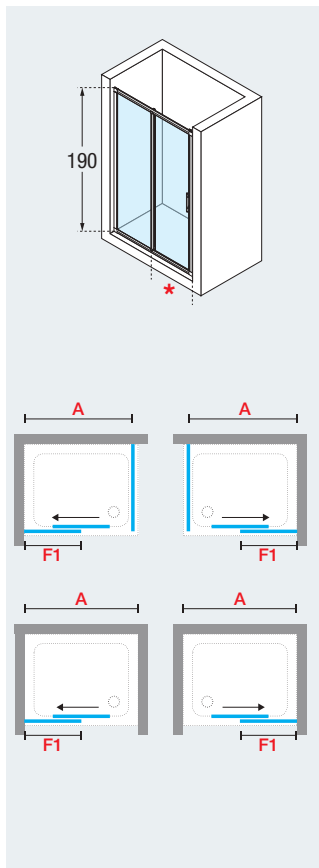

● IN STOCK UK

(Other products) please check availability

LUNES 2P - 2 PART SLIDER

SHOWER DOOR, 1 SLIDING DOOR + 1 FIXED PANEL IN LINE
for recess installation or combined with 1 or 2 side panels LUNES F

| Dimensions | | | | Code | Glass | | | Profile type / Price | | |
|--------------------|-------------------|-----------|----------|----------------------------|-------|---------|-----------------|----------------------|--------|--------|
| Size | Actual dimensions | | Access | | 1 | 3 | 5 | D | B | K |
| | A | F1 | * | | Clear | Obscure | Esprit printing | White | Silver | Chrome |
| STANDARD | | | | | | | | | | |
| 100 | 96 ↔ 102 | 47 | 39 | LUNES 2P 96- | ● | ● | ▨ | £ 371 | £ 395 | £ 436 |
| 120 | 114 ↔ 120 | 56 | 48 | LUNES 2P 114- | ● | ● | ▨ | £ 410 | £ 435 | £ 473 |
| 130 | 126 ↔ 132 | 62 | 54 | LUNES 2P 126- | ● | ● | ▨ | £ 536 | £ 561 | £ 596 |
| 140 | 132 ↔ 138 | 65 | 57 | LUNES 2P 132- | ● | ● | ▨ | £ 564 | £ 589 | £ 623 |
| 150 | 144 ↔ 150 | 71 | 63 | LUNES 2P 144- | ● | ● | ▨ | £ 623 | £ 646 | £ 680 |
| 160 | 156 ↔ 162 | 77 | 69 | LUNES 2P 156- | ● | ● | ▨ | £ 685 | £ 709 | £ 739 |
| OTHER SIZES | | | | | | | | | | |
| | 102 ↔ 108 | 50 | 42 | LUNES 2P 102- | ● | ● | ▨ | £ 382 | £ 406 | £ 446 |
| | 108 ↔ 114 | 53 | 45 | LUNES 2P 108- | ● | ● | ▨ | £ 396 | £ 423 | £ 462 |
| | 120 ↔ 126 | 59 | 51 | LUNES 2P 120- | ● | ● | ▨ | £ 509 | £ 534 | £ 571 |
| | 138 ↔ 144 | 68 | 60 | LUNES 2P 138- | ● | ● | ▨ | £ 591 | £ 615 | £ 649 |
| | 150 ↔ 156 | 74 | 66 | LUNES 2P 150- | ● | ● | ▨ | £ 652 | £ 677 | £ 708 |
| H 160 ↓ 200 | | | | SPECIAL LUNES 2P SP | | | - | £ 728 | £ 755 | £ 814 |