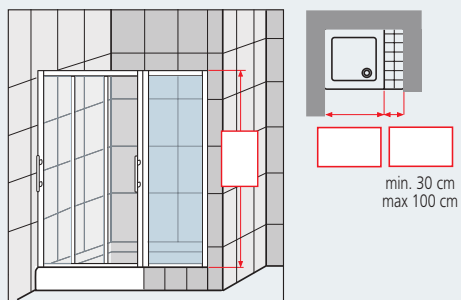

ZEPHYROS F SPECIAL 5 SIDE PANEL (IN-LINE)

6 mm

3 cm

SIDE PANEL IN LINE, SPECIAL WIDTH AND HEIGHT

IN-LINE FIXING AND CLOSED PROFILES

SEPARATING PANEL

LATERAL WALL FIXING

CLOSED PROFILES