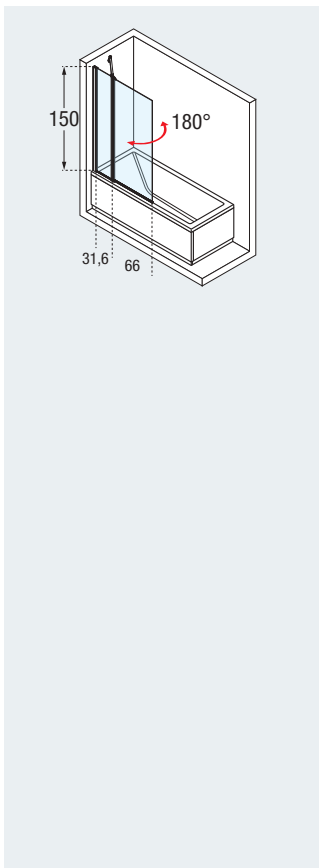

Dimensions	Code	Glass		Profile type / Price		
		1	2	A	B	K
		Clear	Aqua	White	Silver	Chrome
98 x 150 H	AURORAN 3-			£ 315	£ 331	£ 331
cm 30 ↔ 66 + 30 ↔ 80 x H 120 ↓ 170	AURORAN 3 SP			£ 394	£ 415	£ 415

HOW TO CHOOSE YOUR PRODUCT USING THE CODES:

AURORAN3-1A = **AURORAN3-** + **1** + **A**