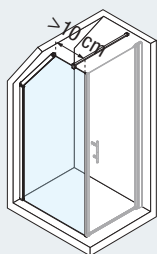

EVO BAR AS SHOWN IS AN OPTIONL EXTRA
SEE PAGE 53

Please check availability

YOUNG F SPECIAL 2 SIDE PANEL (ANGLED)

6 mm

2 cm

p. 54

SIDE PANEL IN SPECIAL SIZE

compatible only with YOUNG G and 2GS doors