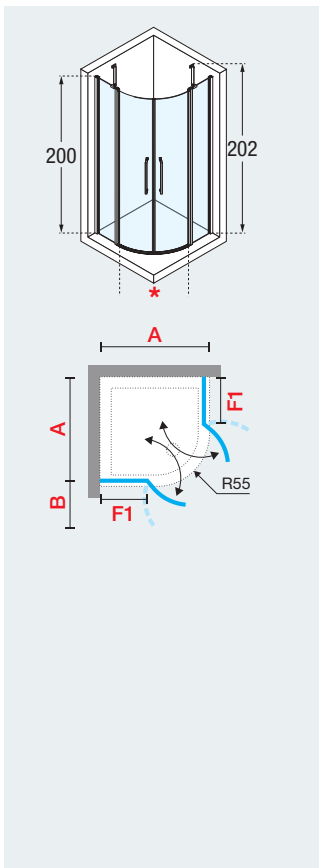

YOUNG R2 QUADRANT DUO HINGE + INLINE

2 HINGED DOORS + 2 FIXED PANELS

Size	Dimensions				Code	Glass			Profile type / Price		
	Actual dimensions		Access	Projection		1	2	4	B	K	O
	A	F1	*	B		Clear	Aqua	Satin	Silver	Chrome	
80	77,5 ↔ 79,5	22	71	38	Y2 R 80-	●			£ 886	£ 989	£ 1.132
90	87,5 ↔ 89,5	32	71	38	Y2 R 90-	●			£ 886	£ 989	£ 1.132
100	97,5 ↔ 99,5	42	71	38	Y2 R 100-	●			£ 886	£ 989	£ 1.132

HOW TO CHOOSE YOUR PRODUCT USING THE CODES:

● IN STOCK UK
(Other products) please check availability