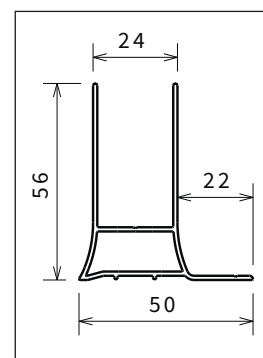

Extension Profile
(Adds 15 mm)

Profile	Code
White	P05ROSCST-A
Silver	P05ROSCST-B
Chrome	P05ROSCST-K

For more information about profiles, see page 405

HOW TO TAKE THE MEASUREMENTS

Take the measurements from wall to the external edge of the shower tray. Dimensions must be taken once the walls are finished and tiled, according to the above drawings.

Take the measurements from wall to wall at the bottom, at the top, in the middle and use the smallest. Dimensions must be taken once the walls are finished and tiled, according to the above drawings.