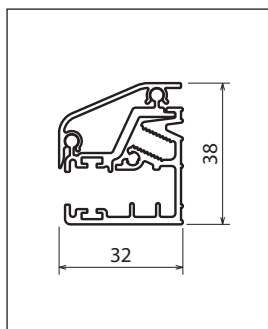

OVERALL DIMENSIONS FIXING PROFILES

Standard profile
GALA A / G / 1B / 2P / 2A / R
KP01GA1MO-K