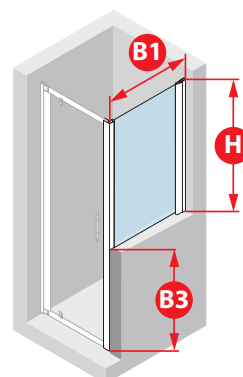

6 mm

6 cm

SIDE PANEL FOR ON WALL INSTALLATION, SPECIAL WIDTH AND HEIGHT

| Dimensions | Code | Glass | | Profile type / Price | |
|----------------------------|-------------------|-------|-------|----------------------|--------|
| | | 1 | 4 | B | K |
| | | Clear | Satin | Silver | Chrome |
| L 30 ↔ 119,5 H 25 ↓ 200 | ROSE F4 SP | | | £ 487 | £ 487 |