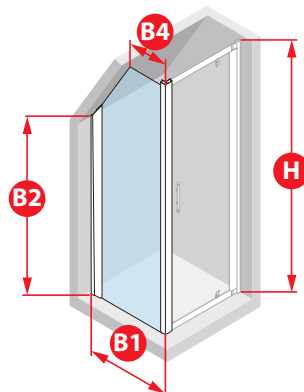

LEFT VERSION

	MIN ↔ MAX	DIMENSIONS
B1	30 ↔ 100	____
B2	25 ↔ 199,9	____
B4	10 ↔ 89	____
H	93 ↔ 200	____

For further information regarding the feasibility of special sizes, please contact your sales office or check on: <http://store.novellini.com>