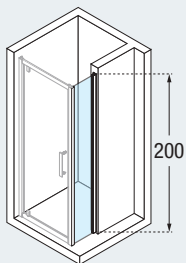

ROSE F SPECIAL 1 SIDE PANEL

COLLECTION *elysium*

SIDE PANEL, SPECIAL WIDTH AND HEIGHT

Dimensions	Code	Glass		Profile type / Price	
		1	4	B	K
		Clear	Satin	Silver	Chrome
21 ↔ 119,5	ROSE F1 SP			£ 487	£ 487