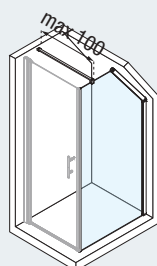

EVO BAR AS SHOWN IS AN OPTIONL EXTRA
SEE PAGE 53

Please check availability

YOUNG F SPECIAL 2 SIDE PANEL (ANGLED)

6 mm

2 cm

p. 54

SIDE PANEL IN SPECIAL SIZE

compatible only with YOUNG G and 2GS doors