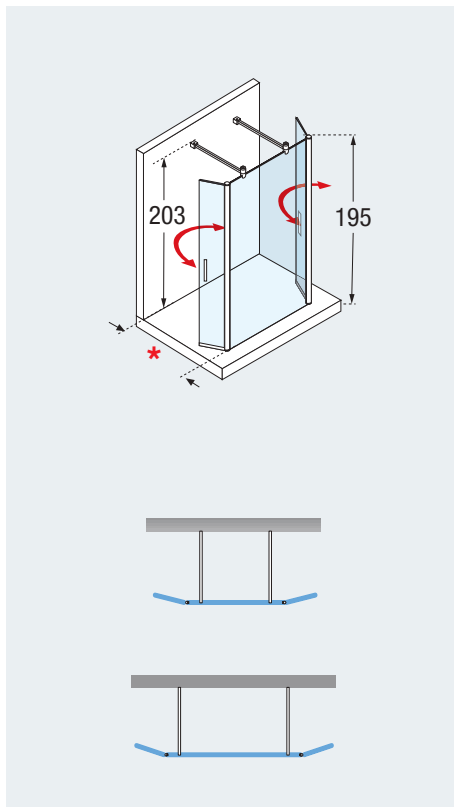

GO 4

FREE STANDING SHOWER SCREEN + 2 PIVOTING SECTIONS

Dimensions		Code	Glass	Profile type / Price			
Shower enclosure adjustability	Access			1	A	B	K
A	*		Clear	White	Silver	Chrome	
37 + 98 + 37 x 195 H	70-100	GO N4 98-	●	£ 544	£ 569	£ 569	
37 + 78 + 37 x 195 H	70-100	GO N4 78-	●	£ 515	£ 541	£ 541	

HOW TO CHOOSE YOUR PRODUCT USING THE CODES:

GON498-1A = GON498- + 1 + A

● IN STOCK UK
(Other products) please check availability