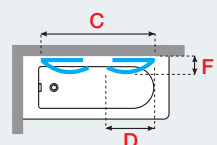

CENTRE WALL TWIN FOLDING BATH SCREEN

BATHSCREEN, TWO FOLDING SECTION

150 cm

plane door
6 mm

curved door
5 mm

p. 172

3 cm

| | A | B | C | D | E | F |
|-------|----|----|-----|----|------|------|
| 70 cm | 81 | 67 | 154 | 55 | 99,5 | 13,2 |
| 75 cm | 81 | 72 | 164 | 55 | 99,5 | 13,2 |
| 80 cm | 81 | 77 | 174 | 55 | 99,5 | 13,2 |