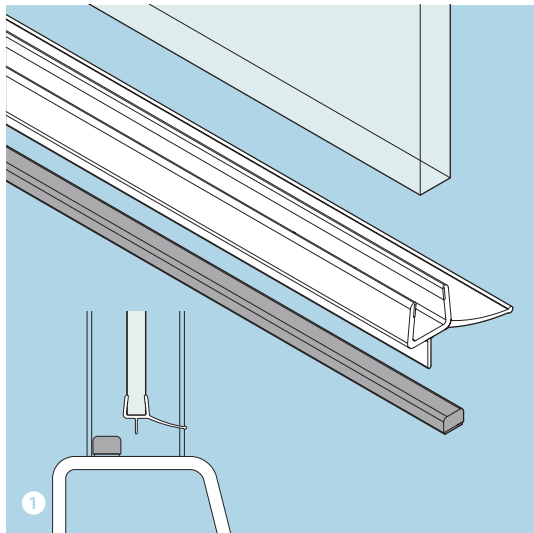

YOUNG

The perfect choice when creating your new bathroom, Stylish, Practical and Engineered to last. Suitable for both Tray and Wetroom installations. Young doors open inwards as well as outwards, enabling you to fold the shower enclosure back when not in use - great for saving space in smaller wetrooms.

- ① Adapt for tray "Standard tray installation"
- ② Deeper seal available to order as extra for wet-room tiled floor situation (see page 53 for details)
- ③ Rise and fall metal hinges for water management and quality movement
- ④ Soft close power shower magnets

TREATMENT

CRYSTAL CLEAR TREATMENT
Leaves glass easy to clean.
Does not support the growth of bacteria and scale.
Only on clear glass

PVD CHROME FINISH
Zero emission production integrated cycle,
100% environmentally friendly.
Antiscale, antibacterial, durable and long lasting shine.