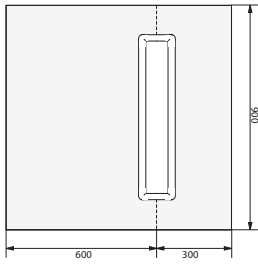

1

Select your **Duo Kit** and **Grill option**. Add additional trap if required.

Duo Kit

Size:	900 x 900mm
Code:	DUOKIT1G1 ...G3
£ (Ex VAT):	464.00 513.00