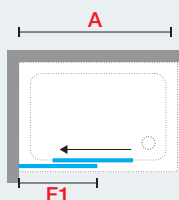

p. 93

ROSE PHB SHOWER PANEL + SLIDER

COLLECTION *lysium*

- 
200 cm
- 
6 mm door
- 
8 mm side panel
- 
p. 93
- 
3 cm
- 
3 cm
- 
3 cm
- 
3 cm

SHOWER WALL, 1 SLIDING DOOR + 1 FIXED PANEL + SUPPORT BRACKET

| Dimensions | | | Code | Left | Right | Glass | | Profile type / Price | |
|------------|-------------------|-------------|---------------------|--|-------|-------|-------|----------------------|--------|
| Size | Actual dimensions | Fixed panel | | S- | D- | 1 | 4 | B | K |
| | | | | | | Clear | Satin | Silver | Chrome |
| 120 | 117 ↔ 120 | 63 | ROSE PHB 117 |  | | ● | | £ 593 | £ 593 |
| 130 | 127 ↔ 130 | 68 | ROSE PHB 127 | | | ● | | £ 611 | £ 611 |
| 140 | 137 ↔ 140 | 73 | ROSE PHB 137 | | | ● | | £ 647 | £ 647 |
| 150 | 147 ↔ 150 | 78 | ROSE PHB 147 | | | ● | | £ 667 | £ 667 |
| 160 | 157 ↔ 160 | 83 | ROSE PHB 157 | | | ● | | £ 706 | £ 706 |
| 170 | 167 ↔ 170 | 93 | ROSE PHB 167 | | | ● | | £ 725 | £ 725 |
| 180 | 177 ↔ 180 | 103 | ROSE PHB 177 | | | ● | | £ 743 | £ 743 |