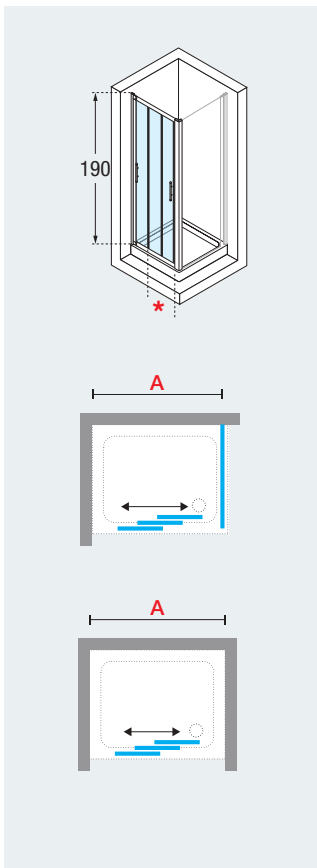

● IN STOCK UK
 (Other products) please check availability

LUNES P - 3 PART SLIDER

190 cm

4 mm

6 cm

p. 25

SHOWER DOOR, THREE SLIDING PANELS

for recess installation or combined with 1 or 2 side panels LUNES F