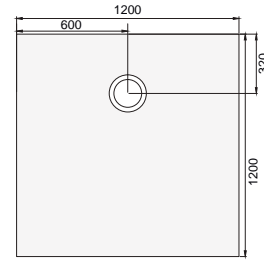

Size:	1200 x 1200mm
Code:	QKIT3G1 ...G3
£ (Ex VAT):	456.00 483.00