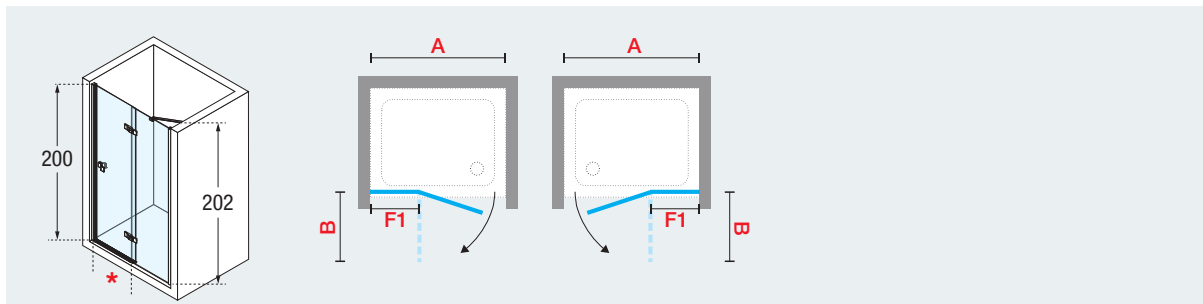

SHOWER DOOR, 1 HINGED DOOR + 1 FIXED PANEL IN LINE FOR RECESS INSTALLATION

Dimensions							Code	Left	Right	Glass	Profile type	
Size	Actual dimensions	Fixed panels	Access		Projection			S-	D-	1	K	
			min	max	min	max				Clear	Chrome	
	A	F1	*		B							
GALA 1 - SEMI FRAMED												
120	114,5 ↔ 117	55	51	53	54	57	GALA1 2P 115				£ 850	
120	117 ↔ 119,5	58	51	53	54	57	GALA1 2P 120				£ 935	
140	137 ↔ 139,5	68	61	63	64	67	GALA1 2P 140				£ 1.020	
160	157 ↔ 159,5	78	71	73	74	77	GALA1 2P 160				£ 1.105	
180	177 ↔ 179,5	88	81	83	84	87	GALA1 2P 180				£ 1.190	
H 150 ↓ 210 L 114,5 ↔ 180							SPECIAL	GALA1 2P SP				£ 1.360

GALA 2 - FRAMELESS												
120	114,5 ↔ 117	55	51	53	54	57	GALA2 2P 115				£ 952	
120	117 ↔ 119,5	58	51	53	54	57	GALA2 2P 120				£ 1.054	
140	137 ↔ 139,5	68	61	63	64	67	GALA2 2P 140				£ 1.148	
160	157 ↔ 159,5	78	71	73	74	77	GALA2 2P 160				£ 1.241	
180	177 ↔ 179,5	88	81	83	84	87	GALA2 2P 180				£ 1.335	
H 150 ↓ 210 L 114,5 ↔ 180							SPECIAL	GALA2 2P SP				£ 1.530

HOW TO CHOOSE YOUR PRODUCT USING THE CODES:

CAUTION: Due to the nature of the uncompromising frameless design on this product, the shower head must not be positioned so that the shower sprays directly on to the glass.