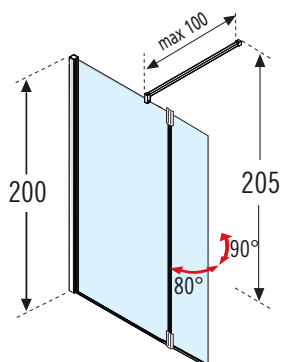

KUADRA H+HA SHOWER PANEL + FLIPPER PANEL (8mm glass)

Build up your own KUADRA H2 by selecting two codes:

KUADRA H + KUADRA HA PIVOTING SECTION

200 cm 8 mm 3 cm

1 KUADRA H

Dimensions		Code	Glass	Profile type Price	Mirror	Profile type Price
Size	Actual dimension		1	K	76	K
A			Clear	Chrome	SPY	Chrome
30	27 ↔ 30	KUAD H 30-	●	£ 298	●	£ 400
40	37 ↔ 40	KUAD H 40-	●	£ 298	●	£ 429
50	47 ↔ 50	KUAD H 50-	●	£ 353	●	£ 502
60	57 ↔ 60	KUAD H 60-	●	£ 353	●	£ 502
70	67 ↔ 70	KUAD H 70-	●	£ 406	●	£ 554
75	72 ↔ 75	KUAD H 75-	●	£ 406	●	£ 554
80	77 ↔ 80	KUAD H 80-	●	£ 461	●	£ 627
90	87 ↔ 90	KUAD H 90-	●	£ 461	●	£ 627
100	97 ↔ 100	KUAD H 100-	●	£ 461	●	£ 627
110	107 ↔ 110	KUAD H 110-	●	£ 514	●	£ 679
120	117 ↔ 120	KUAD H 120-	●	£ 514	●	£ 679
130	127 ↔ 130	KUAD H 130-	●	£ 569		
140	137 ↔ 140	KUAD H 140-	●	£ 569		
150	147 ↔ 150	KUAD H 150-	●	£ 623		
160	157 ↔ 160	KUAD H 160-	●	£ 623		
35 ↔ 97 180 ↓ 220		SPECIAL		£ 546		
97 ↔ 180 180 ↓ 220		KUADHSP		£ 763		

2 KUADRA HA PIVOTING SECTION

		1	K		
		Clear	Chrome		
37	KUAD HA 37-	●	£ 106	-	-

HOW TO CHOOSE YOUR PRODUCT USING THE CODES:

KUADH30-1K = KUADH30- + 1 + K

Support bar of max 100 cm is standard

Support bar of 150 cm is optional (see page 152)

Visit www.novellini.co.uk for the full list of models and options

● UK stock line