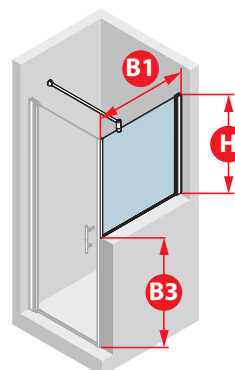

compatible only with YOUNG 1B, 1BS e G+F in line door

| Dimensions | Code | Glass | | | Profile type / Price | |
|-------------------------|-----------------|-------|------|-------|----------------------|--------|
| | | 1 | 2 | 4 | B | K |
| | | Clear | Aqua | Satin | Silver | Chrome |
| H 65 ↕ 201,6 L 20 ↔ 120 | Y2 F4 SP | | | | £ 352 | £ 387 |