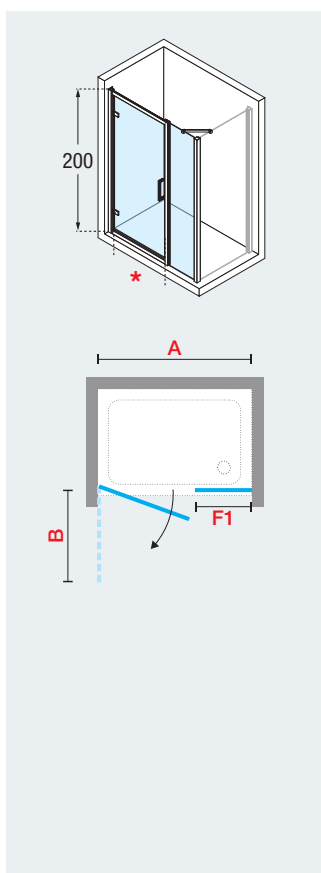

● IN STOCK UK

(Other products) please check availability

KUADRA **G+F** - HINGED + INLINE

 **200 cm**
 **8 mm**
 **6 cm**
 **p. 106**

HINGED SHOWER DOOR + 1 FIXED PANEL IN LINE

for recess installation or combined with a KUADRA F side panel