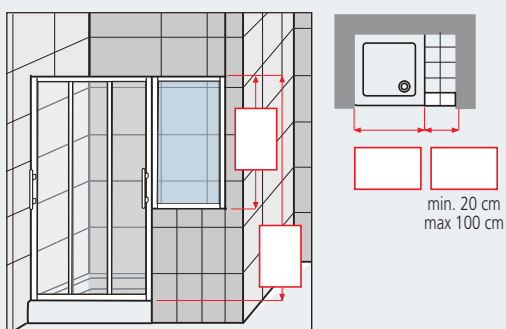

In-line fixing and closed profiles

Separating panel

SEPARATING PANEL

Lateral wall fixing

Closed profiles

LATERAL WALL FIXING

CLOSED PROFILES

| Dimensions | Code | Glass | | Profile type / Price | | |
|------------|------|-------|---|----------------------|---|---|
| | | 1 | 3 | D | B | K |