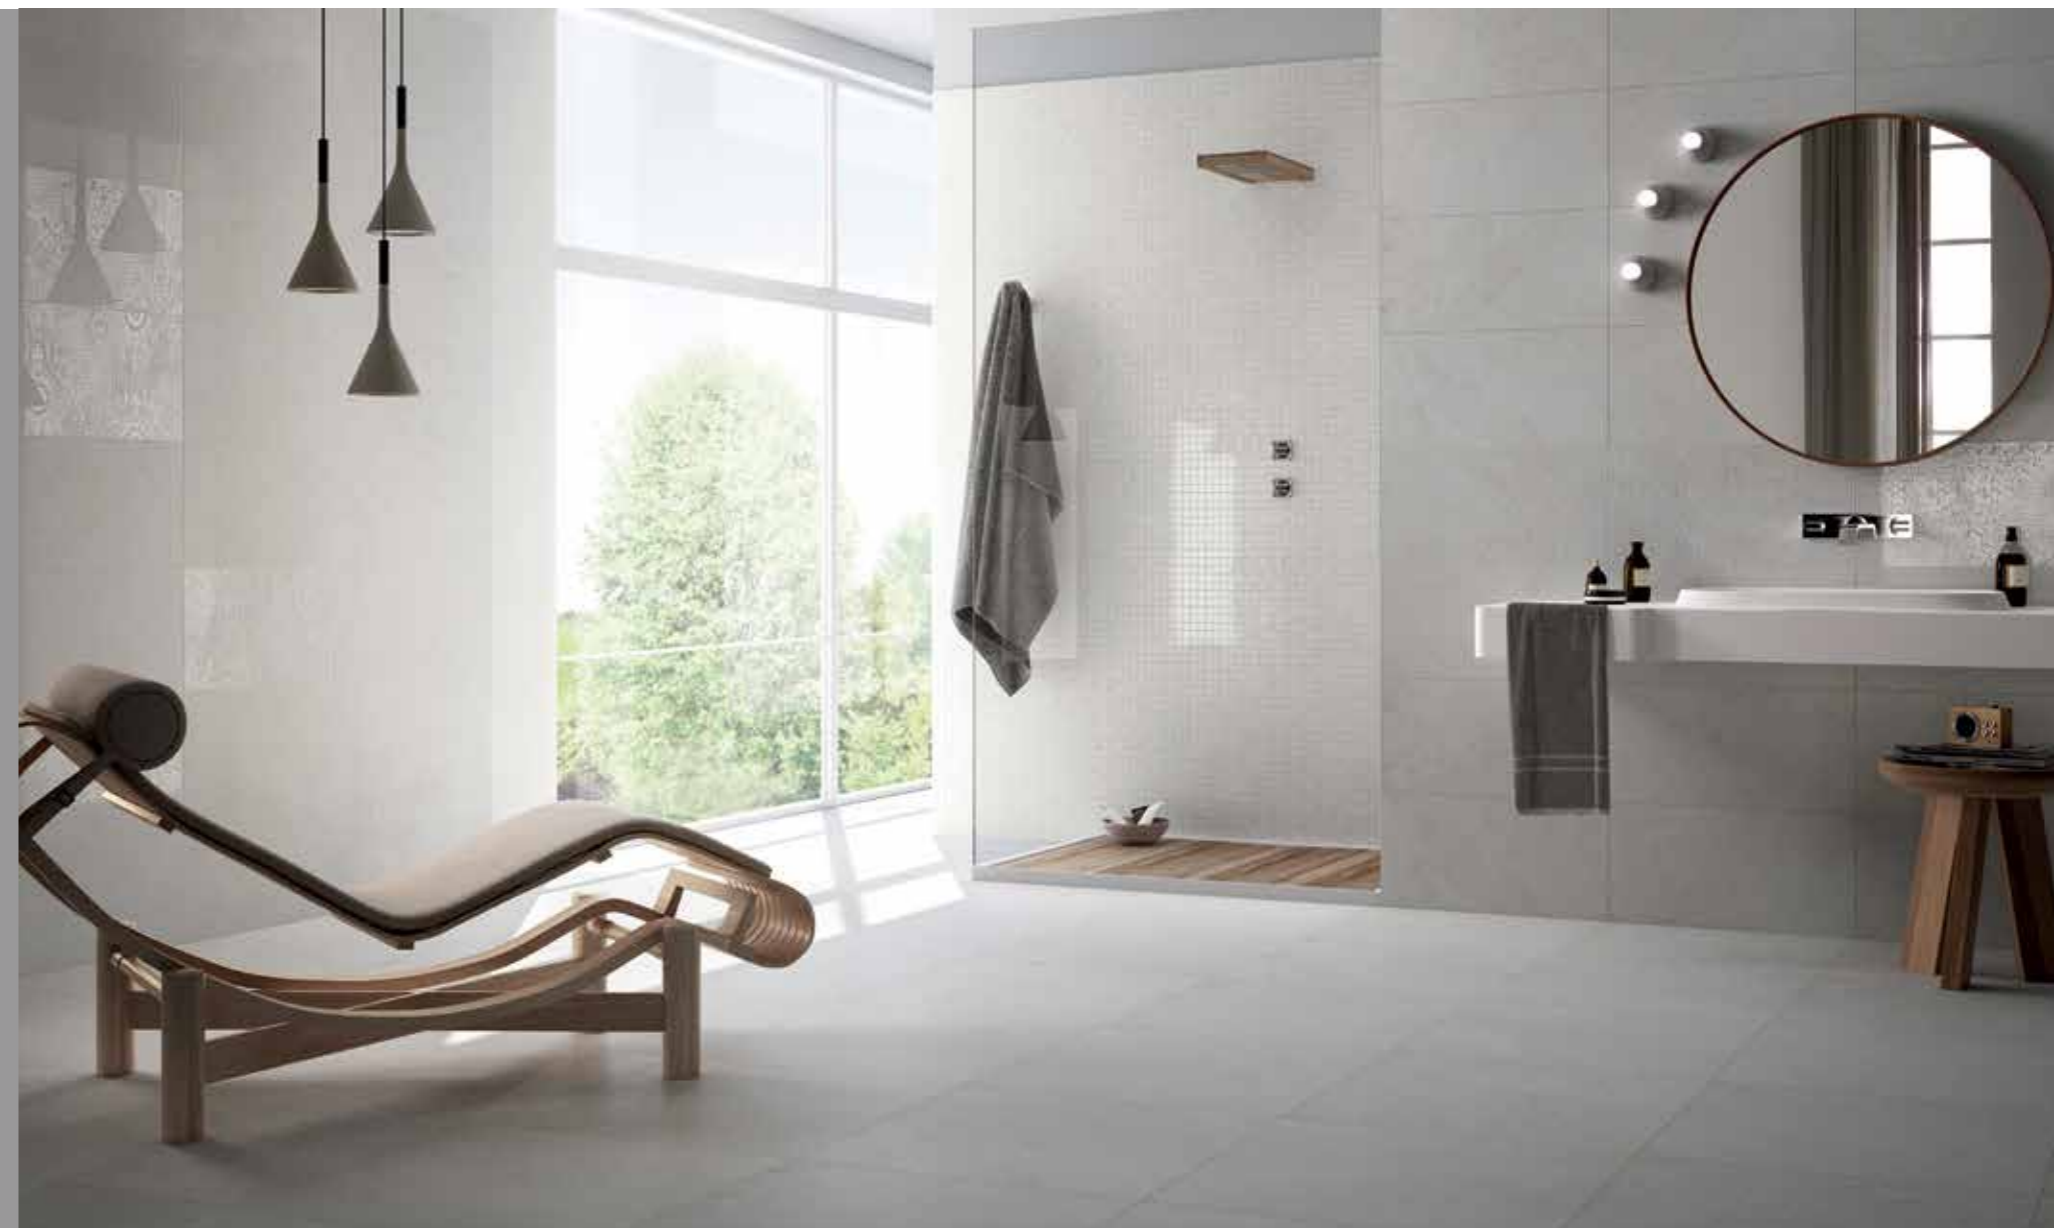

^ **Outdoor/Esterno**
Limestone Bianca Grip 600x600

< **Indoor/Interno**
Limestone Bianca Lapp 600x1200
Limestone Bianca Rett 300x1200

> **Indoor/Interno**
Limestone Bianca Lapp Mosaico 300x300
Limestone Bianca Pizzo 300x300
Limestone Bianca Trama 300x300
Limestone Bianca Lapp 300x600
Limestone Bianca Rett 600x600