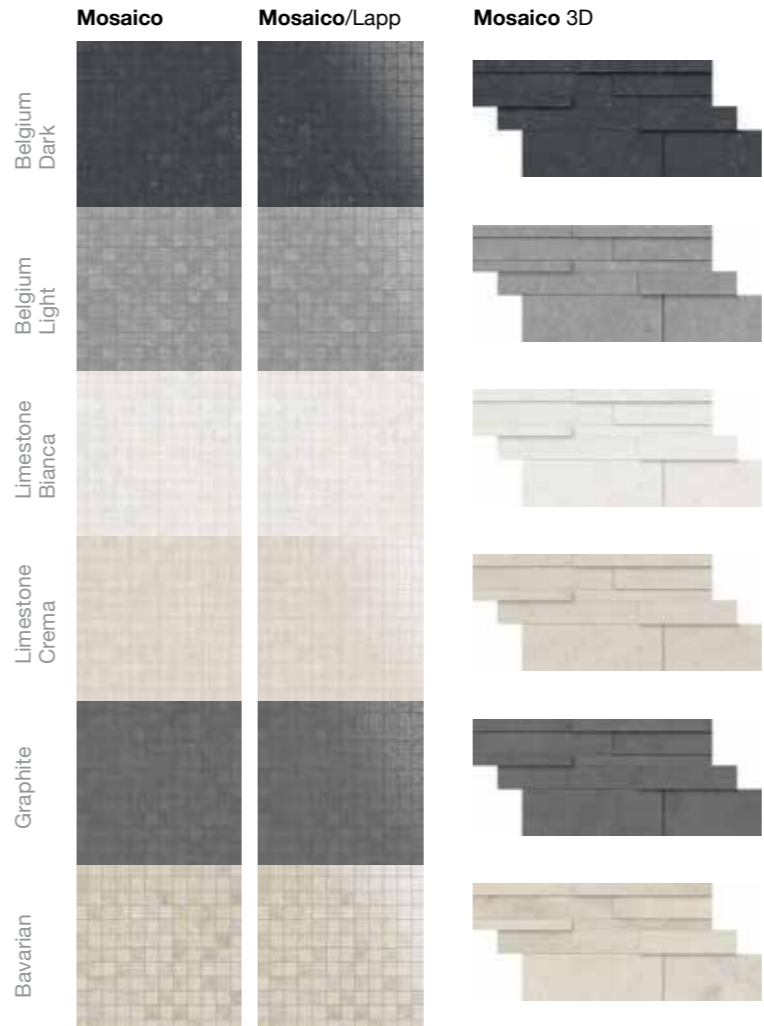

Belgium Dark

Belgium Light

Limestone Bianca

Limestone Crema

Graphite

Bavarian

FEATURES/CARATTERISTICA

Floor / Wall Tiles
Pavimento / Rivestimento

Thickness
Spessore

Frost Proof
Ingelivo

Substantial Variation
Forte Stonalizzazione

Slip Factor
Scivolosità

BOT 3000

ANSI A 137.1:2012
DCOF ≥ 0,42 R9 R11 A+B+C

Pendulum Test
BS 7976

Grip R10 A+B > 36 dry / > 25 wet
Grip R11 A+B+C > 36 dry / > 36 wet

ASTM C 1028

Grip R10 A+B > 0,60 dry / > 0,60 wet
Grip R11 A+B+C > 0,60 dry / > 0,60 wet

Certification
Certificazio