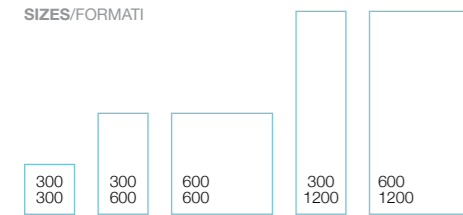

TECHNICAL/TECHNICO

La collezione di porcellanato Pietra e' versatile, senza tempo e piena di stile italiano. La gamma presenta una selezione di 6 bellissime repliche di pietre naturali esistenti disponibili in tre differenti superfici. Tutte le piastrelle proposte da Tissino sono prodotte in Italia con le migliori materie prime e con una standard di qualità elevatissimo. **The Pietra Series is a versatile, timeless and stylish porcelain tile. The range comes in a choice of colours and 3 finishes, all drawn from the natural world. All Tissino tiles are quarried in Italy from the finest natural materials and hand crafted to the highest quality standards.**

Per lo studio e il design del prodotto vai a pagina 33. **For full material specifications see page 33.**

SIZES/FORMATI

DETAILS/DETTAGLI

La collezione Tissino e' sempre disponibile nei ns magazzini in Italia e in consegna in Uk in tre settimane ma è altresì disponibile in UK per soddisfare ordini urgenti della ns clientela. **All Tissino tiles are held in stock at our facilities in Italy and are available within 3 weeks. However, we also hold stock in the UK for greater availability.**