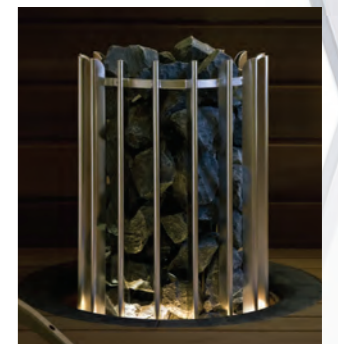

Also available from Helo;

Saunas - from the Self assembly fully specified EASY ROCK to beautiful built-in designer cabins in different decors.

Infra Red Cabins - the world first low EMR and EF models with reduced energy - the safest and most efficient heat cabin.