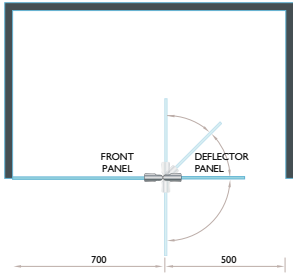

Deflector Panels

Designed to contain overspray and splashing within your designated showering area the **ultimate2** system offers a choice of either fixed or hinged Deflector Panels. As all can be retro-fitted, only needs to be purchased if found necessary.

Enjoy the pleasure and appearance of a walk-in shower even where space is at a premium. With the ability to fit a Deflector Panel it is now possible to create a functional and stunning enclosure even in the smallest spaces

Hinged Deflector Panel

Example of hinged Deflector Panel fitted in recess. Hinged Deflectors can be fitted with either Standard, Ceiling or Corner stabilising bars.†