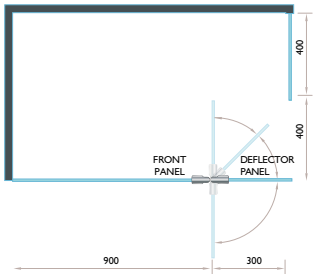

In a corner installation a longer front panel can be fitted with a shorter side panel maintaining access of 500mm whilst the hinged Deflector Panel will contain any overspray.†