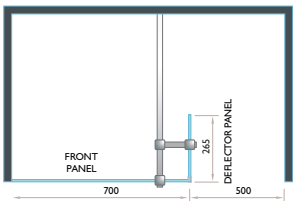

Fixed Deflector Panel

The fixed Deflector Panel is supplied with fittings to connect to standard stabilising bars only. *N.B. This product cannot be used with ceiling or angled stabilising bars.*